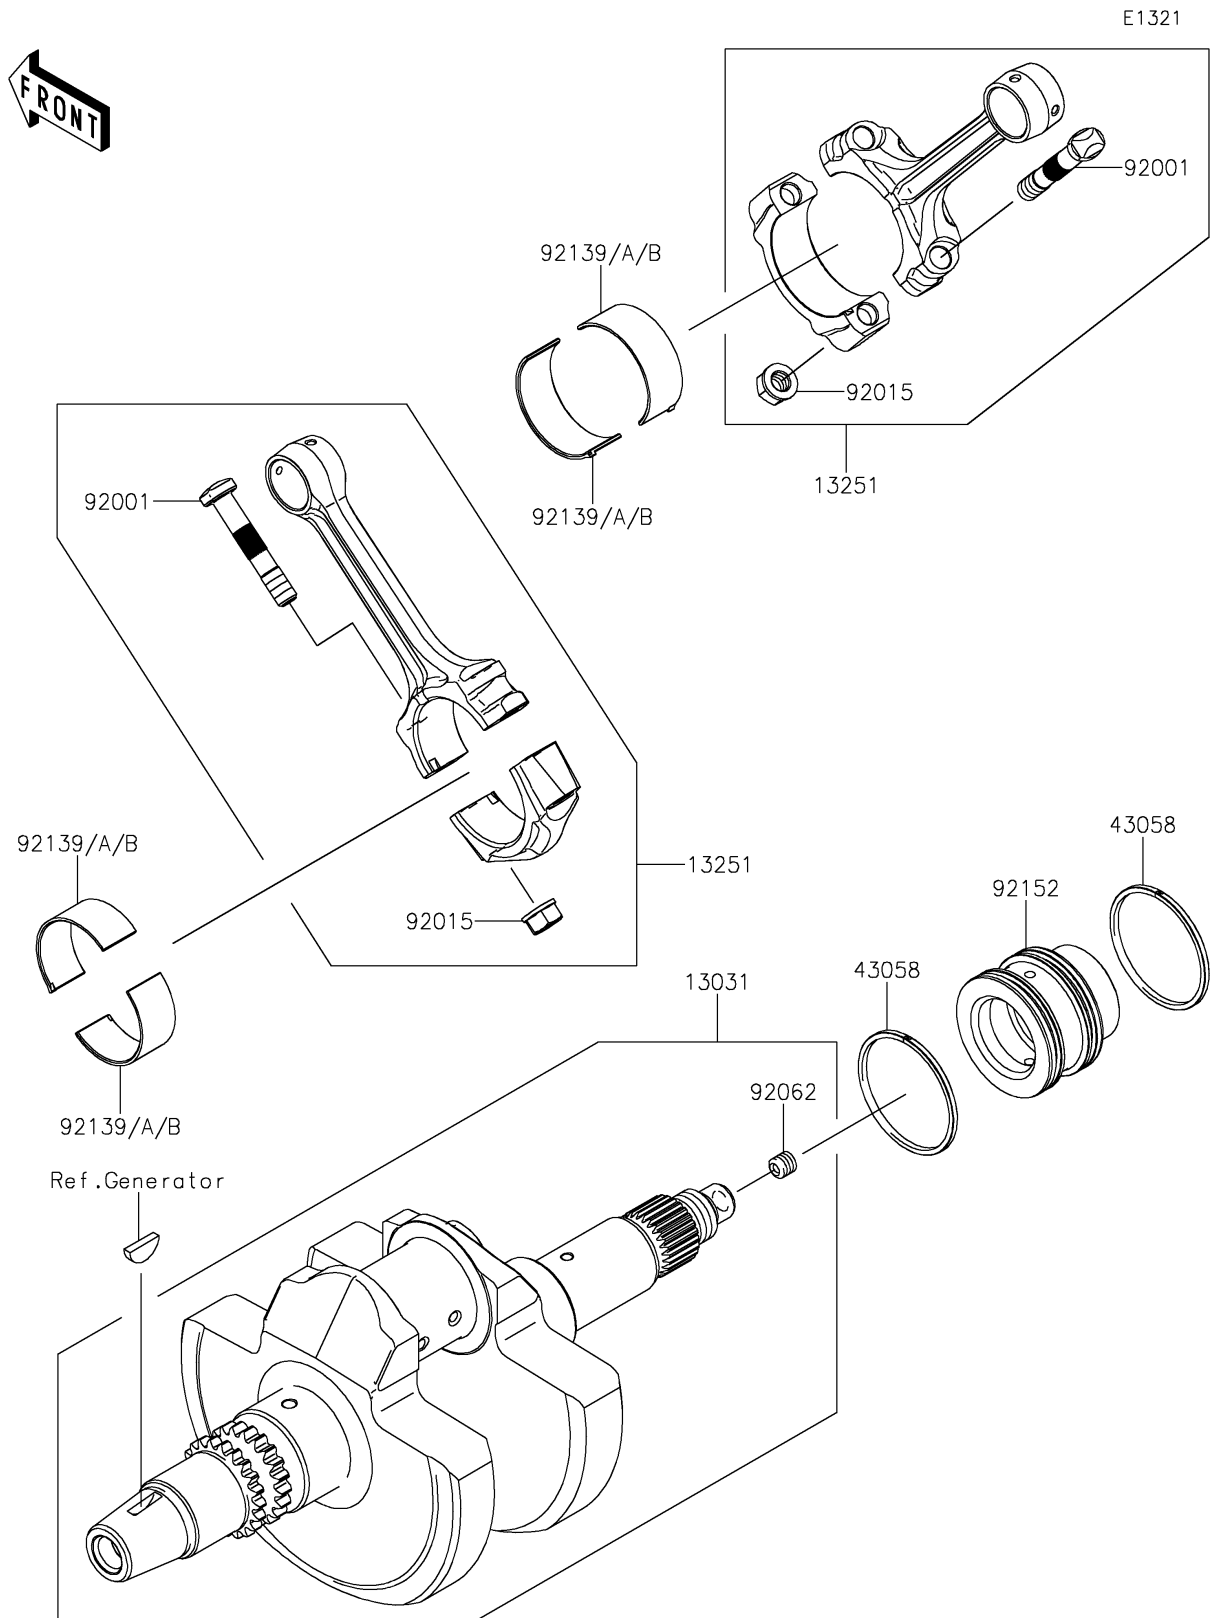

2020 TERYX® PARTS DIAGRAM

Crankshaft

2020 TERYX® PARTS LIST

Crankshaft

ITEM NAME	PART NUMBER	QUANTITY
CRANKSHAFT-COMP (Ref # 13031)	13031-0762	1
ROD-ASSY-CONNECTING (Ref # 13251)	13251-0709	1
RING (Ref # 43058)	43058-0702	1
BOLT,CONNECTING ROD (Ref # 92001)	92001-1980	1
NUT,FLANGED,8MM (Ref # 92015)	92015-1311	1
NOZZLE,8X8,SILVER (Ref # 92062)	92062-1082	1
BUSHING,CONNECTING ROD,GREEN (Ref # 92139)	92139-0764	1
BUSHING,CONNECTING ROD,YELLOW (Ref # 92139A)	92139-0765	1
BUSHING,CONNECTING ROD,BROWN (Ref # 92139B)	92139-0766	1
COLLAR,CRANK-CLUTCH (Ref # 92152)	92152-0956	1