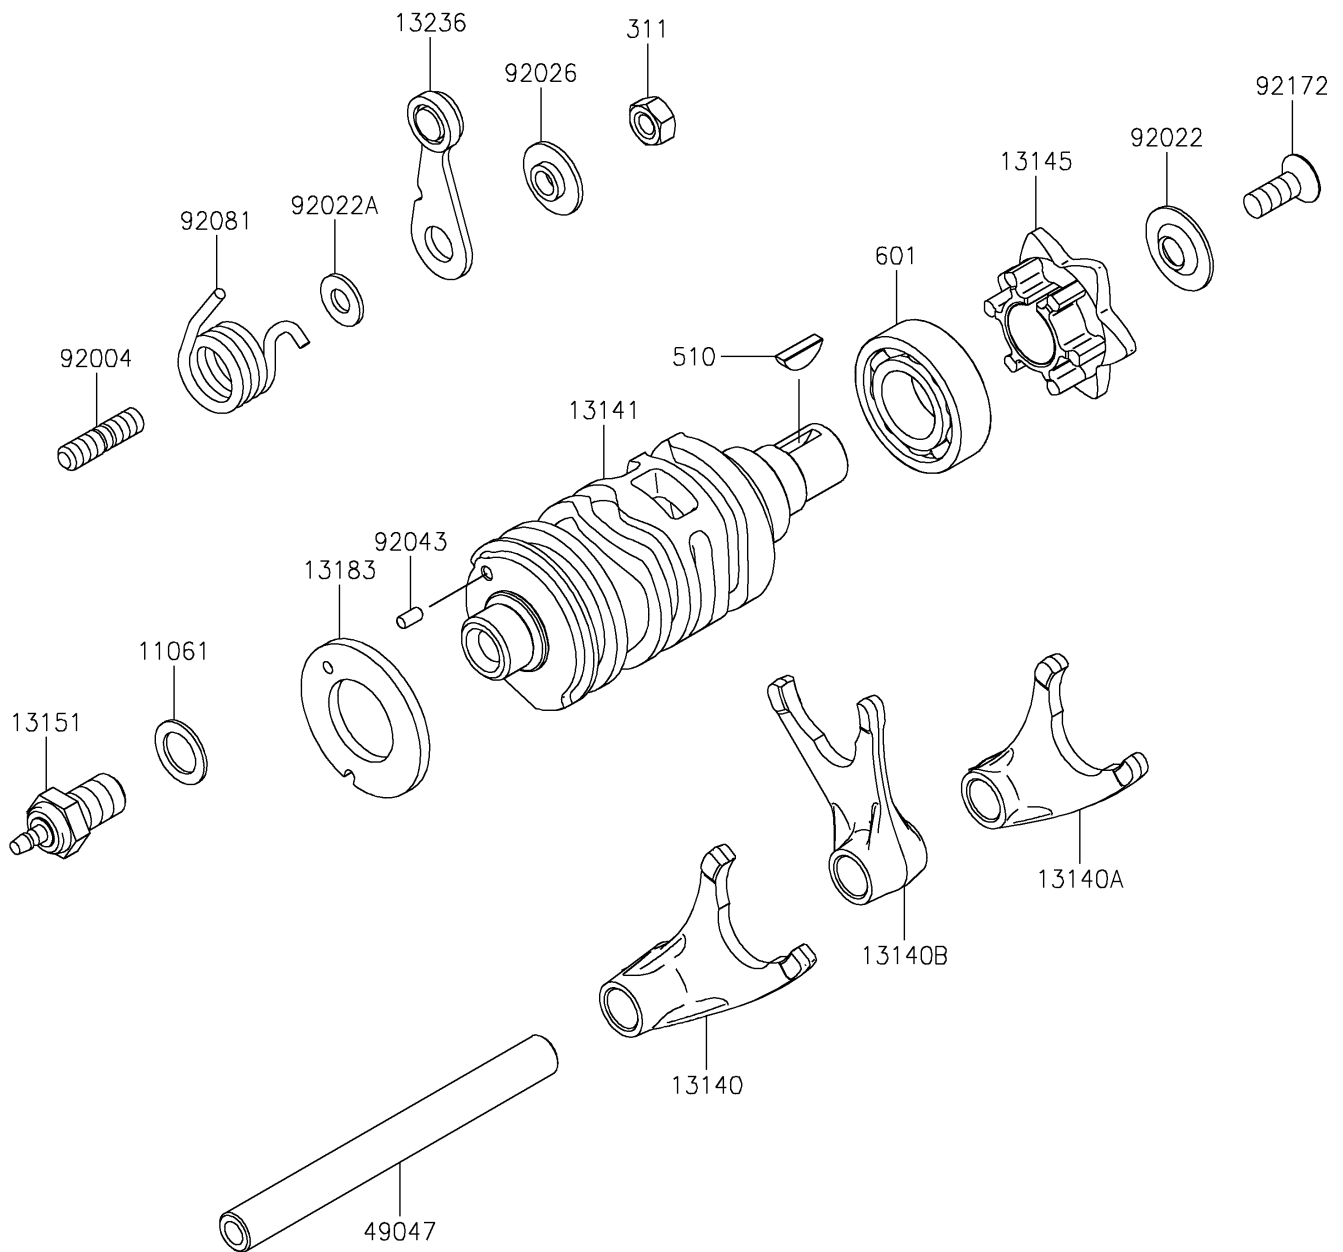

## 2019 W175 SE (Indonesia Only) PARTS DIAGRAM

Gear Change Drum/Shift Fork(s)

E1362

## 2019 W175 SE (Indonesia Only) PARTS LIST

Gear Change Drum/Shift Fork(s)

ITEM NAME	PART NUMBER	QUANTITY
GASKET,10.5X16X1 (Ref # 11061)	11061-0373	1
FORK-SHIFT,OUTPUT 4TH (Ref # 13140)	13140-0661	1
FORK-SHIFT,OUTPUT LOW/3RD (Ref # 13140A)	13140-1320	1
FORK-SHIFT,INPUT 2ND/4TH (Ref # 13140B)	13140-1321	1
DRUM-CHANGE (Ref # 13141)	13141-0596	1
CAM-CHANGE DRUM (Ref # 13145)	13145-1084	1
SWITCH-COMP,NEUTRAL (Ref # 13151)	13151-1080	1
PLATE,CHANGE (Ref # 13183)	13183-1066	1
LEVER-COMP,DRUM POSITION (Ref # 13236)	13236-0739	1
NUT-HEX,6MM (Ref # 311)	311BA0600	1
ROD-SHIFT (Ref # 49047)	49047-0633	1
KEY-WOODRUFF (Ref # 510)	510A3200	1
BEARING-BALL (Ref # 601)	601B6003	1
STUD,6X12 (Ref # 92004)	92004-0783	1
WASHER (Ref # 92022)	92022-1792	1
WASHER,6X12.8X1.2 (Ref # 92022A)	92022-1827	1
SPACER (Ref # 92026)	92026-1217	1
PIN-DOWEL,3X6 (Ref # 92043)	92043-0919	1
SPRING,POSITION LEVER (Ref # 92081)	92081-1993	1
SCREW,6X16 (Ref # 92172)	92172-1198	1