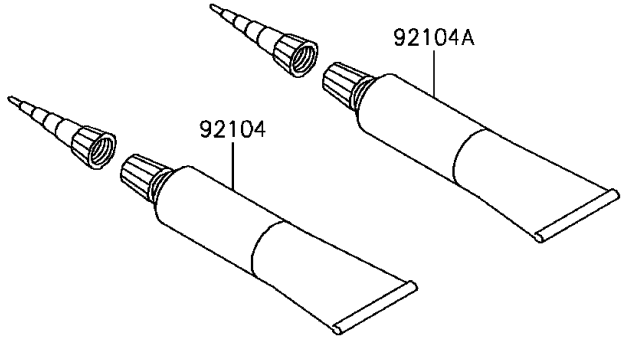

2017 Ninja ZX-6R PARTS DIAGRAM

Owner's Tools

F2810

2017 Ninja ZX-6R PARTS LIST

Owner's Tools

ITEM NAME	PART NUMBER	QUANTITY
TOOL-KIT (Ref # 56007)	56007-0115	1
BAG,TOOL (Ref # 56008)	56008-0036	1
GASKET-LIQUID,TB1211F,CLEAR (Ref # 92104)	92104-0004	1
GASKET-LIQUID,TB1216B,BLACK (Ref # 92104A)	92104-1064	1
GRIP-SCREW DRIVER (Ref # 92106)	92106-0004	1
TOOL-DRIVER,#2PHILLIPS&SLOT (Ref # 92107)	92107-0019	1
TOOL-WRENCH,OPEN END,10X12 (Ref # 92110)	92110-0564	1
TOOL-WRENCH,ALLEN,5MM (Ref # 92110A)	92110-0566	1
TOOL-WRENCH,ALLEN,4MM (Ref # 92110B)	92110-0567	1
TOOL-WRENCH,BOX END,32MM (Ref # 92110C)	92110-0568	1
TOOL-BAR,WRENCH (Ref # 92111)	92111-0008	1
TOOL-PLIERS (Ref # 92112)	92112-0007	1
TOOL-WRENCH,ALLEN,6MM (Ref # 92127)	92127-003	1