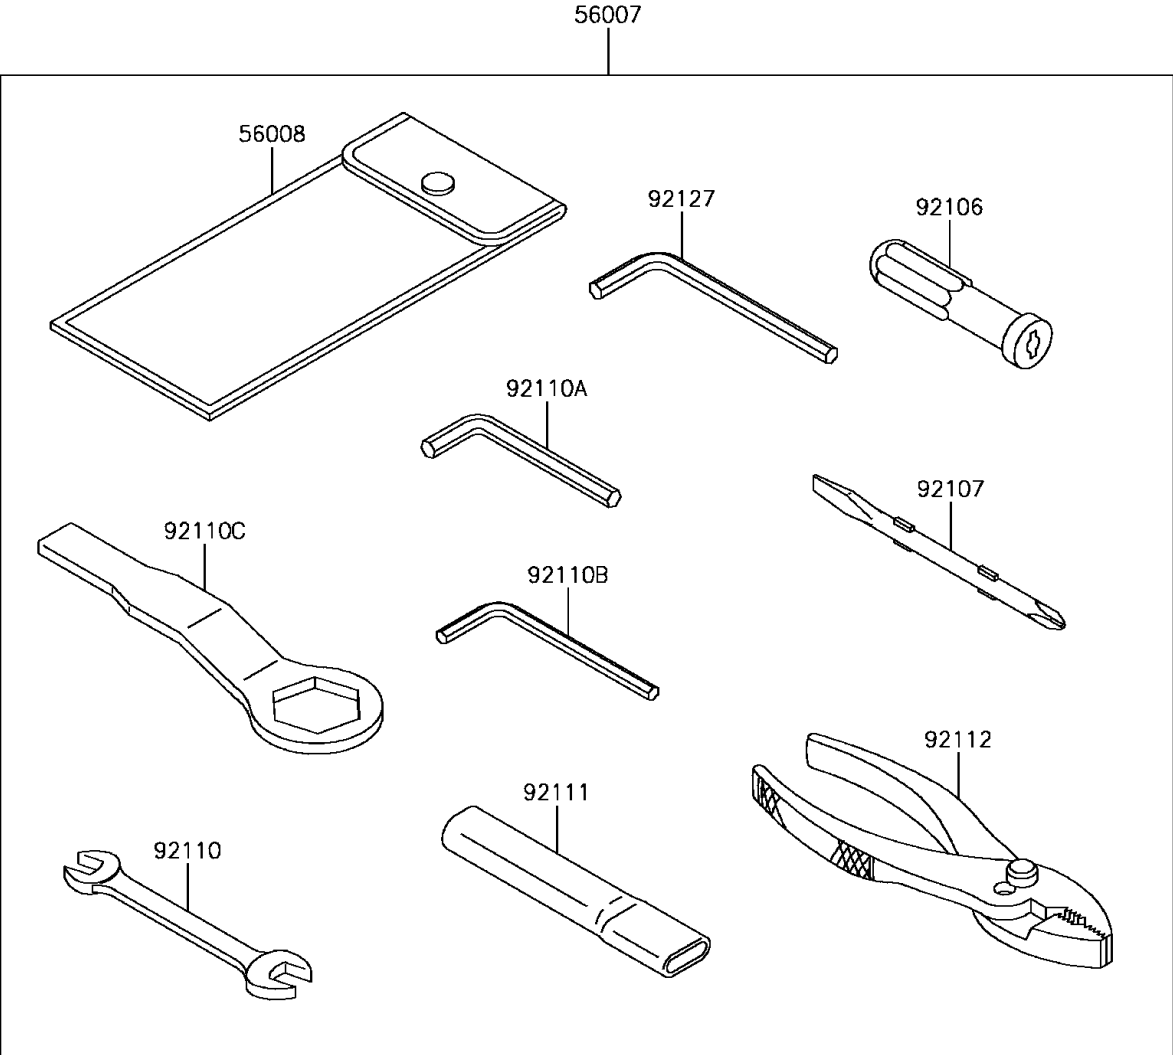

2017 Ninja ZX-6R PARTS DIAGRAM

Owner's Tools

F2810

2017 Ninja ZX-6R PARTS LIST

Owner's Tools

ITEM NAME	PART NUMBER	QUANTITY
TOOL-KIT (Ref # 56007)	56007-0115	1
BAG,TOOL (Ref # 56008)	56008-0036	1
GASKET-LIQUID,TB1211F,CLEAR (Ref # 92104)	92104-0004	1
GASKET-LIQUID,TB1216B,BLACK (Ref # 92104A)	92104-1064	1
GRIP-SCREW DRIVER (Ref # 92106)	92106-0004	1
TOOL-DRIVER,#2PHILLIPS&SLOT (Ref # 92107)	92107-0019	1
TOOL-WRENCH,OPEN END,10X12 (Ref # 92110)	92110-0564	1
TOOL-WRENCH,ALLEN,5MM (Ref # 92110A)	92110-0566	1
TOOL-WRENCH,ALLEN,4MM (Ref # 92110B)	92110-0567	1
TOOL-WRENCH,BOX END,32MM (Ref # 92110C)	92110-0568	1
TOOL-BAR,WRENCH (Ref # 92111)	92111-0008	1
TOOL-PLIERS (Ref # 92112)	92112-0007	1
TOOL-WRENCH,ALLEN,6MM (Ref # 92127)	92127-003	1