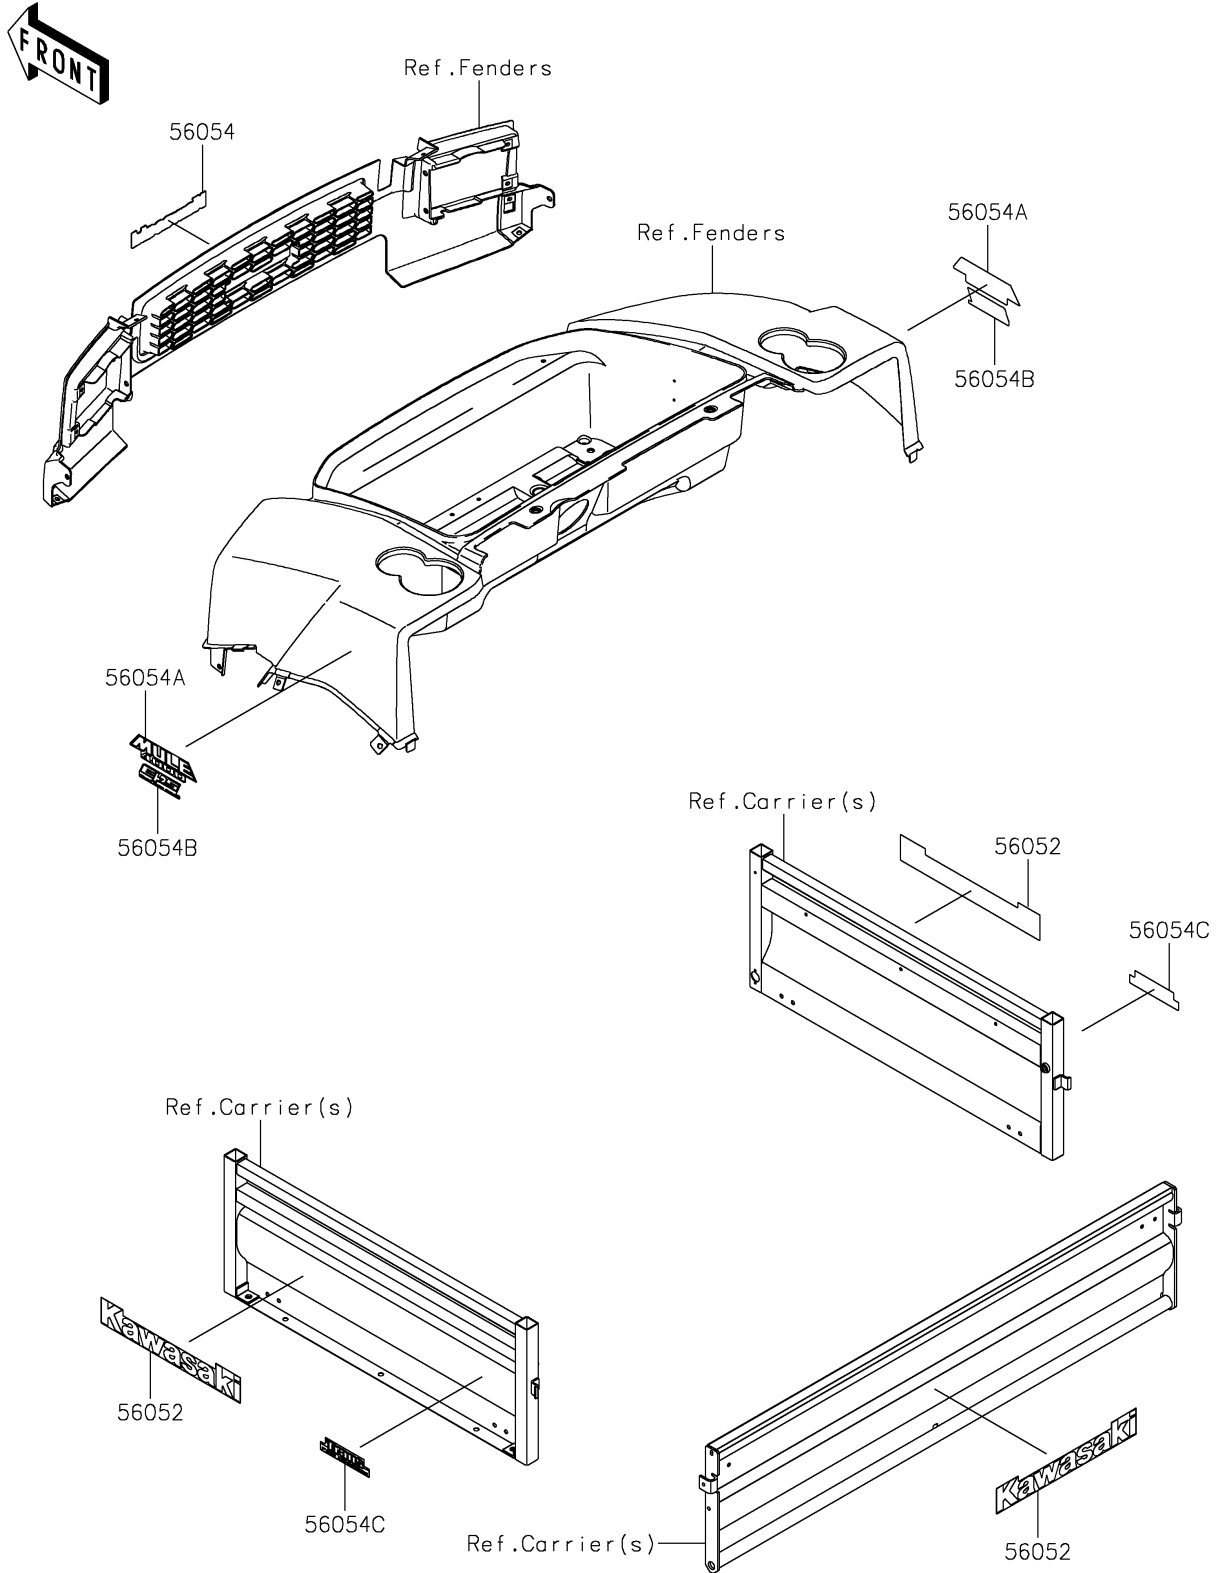

2021 MULE 4000 TRANS™ PARTS DIAGRAM

Decals

F2861

2021 MULE 4000 TRANS™ PARTS LIST

Decals

ITEM NAME	PART NUMBER	QUANTITY
-----------	-------------	----------