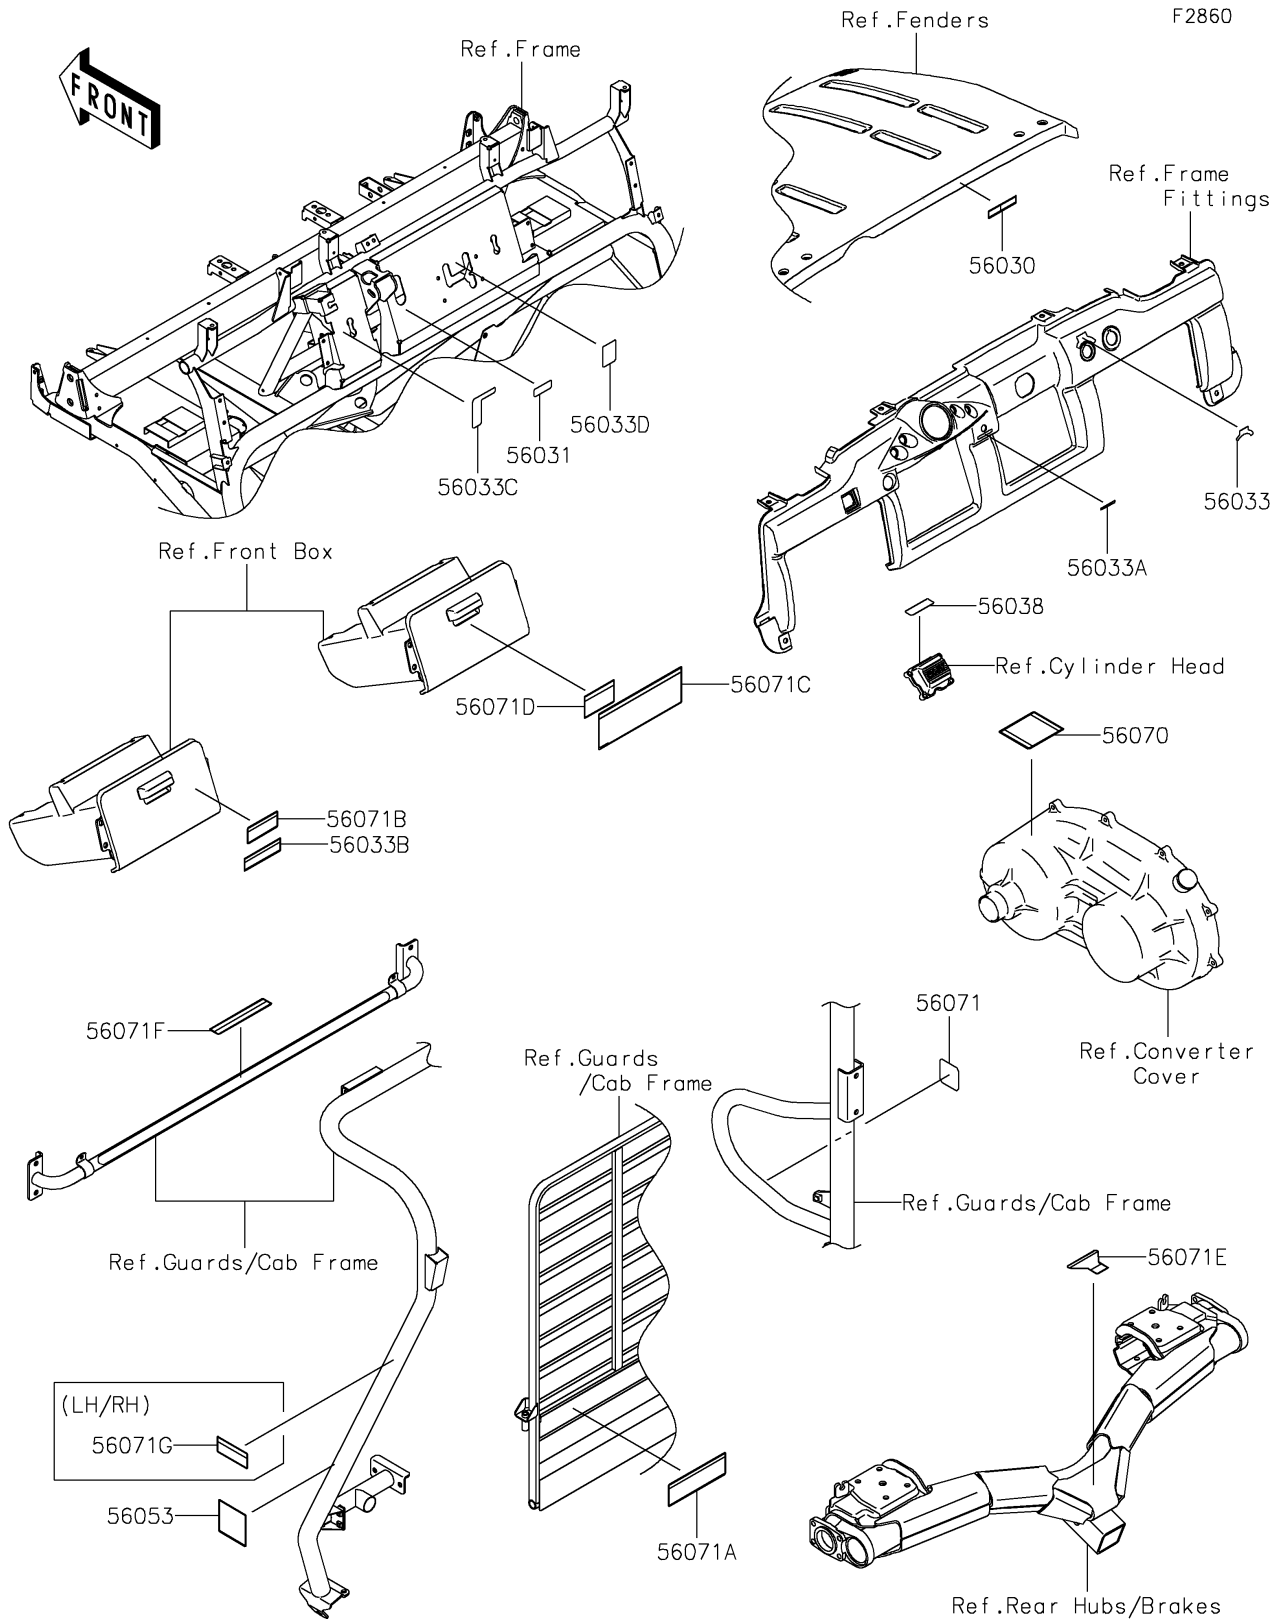

2021 MULE 4000 TRANS™ PARTS DIAGRAM

Labels

2021 MULE 4000 TRANS™ PARTS LIST

Labels

ITEM NAME	PART NUMBER	QUANTITY
LABEL,OPERATING HOOD (Ref # 56030)	56030-1563	1
LABEL-MANUAL,BRAKE FLUID LEVEL (Ref # 56031)	56031-1818	1
LABEL-MANUAL,IGNITION (Ref # 56033)	56033-0212	1
LABEL-MANUAL,POWER STEERING (Ref # 56033A)	56033-0213	1
LABEL-MANUAL,SHIFT NOTICE (Ref # 56033B)	56033-0822	1
LABEL-MANUAL,DIFF MODE (Ref # 56033C)	56033-1183	1
LABEL-MANUAL,SHIFT (Ref # 56033D)	56033-1205	1
LABEL-BRAND (Ref # 56038)	56038-2782	1
LABEL-SPECIFICATION,TIRE (Ref # 56053)	56053-1631	1
LABEL-WARNING,HOT SURFACES (Ref # 56070)	56070-0051	1
LABEL-WARNING,GASOLINE (Ref # 56071)	56071-0588	1
LABEL-WARNING,CARGO BED,4P (Ref # 56071A)	56071-0637	1
LABEL-WARNING,CARGO BED (Ref # 56071B)	56071-0638	1
LABEL-WARNING,GENERAL (Ref # 56071C)	56071-0645	1
LABEL-WARNING,HOOD CAUTION (Ref # 56071D)	56071-0894	1
LABEL-WARNING,TRAILER HITCH (Ref # 56071E)	56071-0895	1
LABEL-WARNING,REAR SEAT (Ref # 56071F)	56071-0899	1
LABEL-WARNING,HAND CLEARANCE (Ref # 56071G)	56071-0901	2