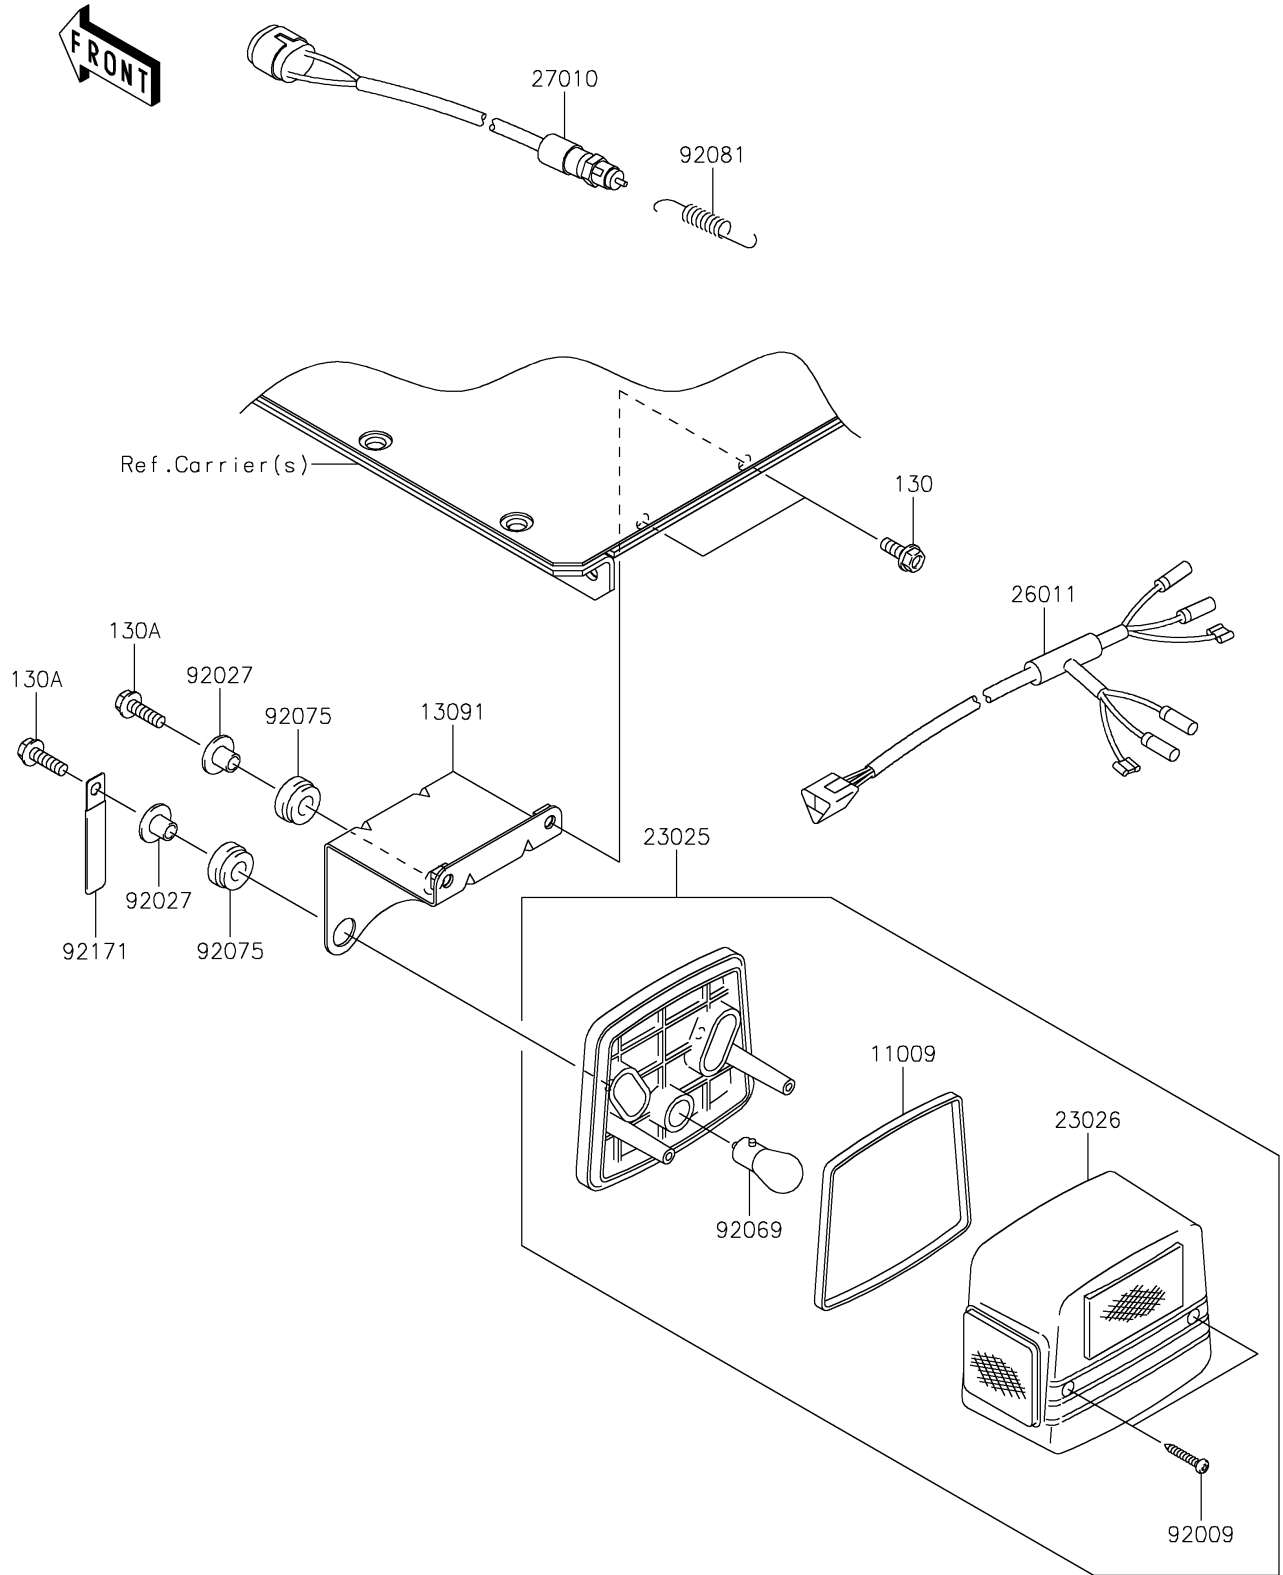

2021 MULE 4000 TRANS™ PARTS DIAGRAM

Taillight(s)

F2720

2021 MULE 4000 TRANS™ PARTS LIST

Taillight(s)

ITEM NAME	PART NUMBER	QUANTITY
GASKET,TAIL LAMP (Ref # 11009)	11009-1215	2
HOLDER,TAIL LAMP (Ref # 13091)	13091-1743	2
LAMP-TAIL (Ref # 23025)	23025-1042	2
LENS,TAIL LAMP (Ref # 23026)	23026-1019	2
WIRE-LEAD (Ref # 26011)	26011-1756	1
SWITCH,BRAKE LAMP (Ref # 27010)	27010-1301	1
SCREW,TAPPING,4X25 (Ref # 92009)	92009-1069	4
COLLAR,L=11.1 (Ref # 92027)	92027-194	4
BULB,12V 21/5W (Ref # 92069)	92069-1011	2
DAMPER (Ref # 92075)	92075-277	4
SPRING,HOOK RETURN (Ref # 92081)	92081-1466	1
CLAMP,L=60 (Ref # 92171)	92171-0652	2
BOLT-FLANGED,6X16 (Ref # 130)	130BA0616	4
BOLT-FLANGED,6X20 (Ref # 130A)	130BA0620	4