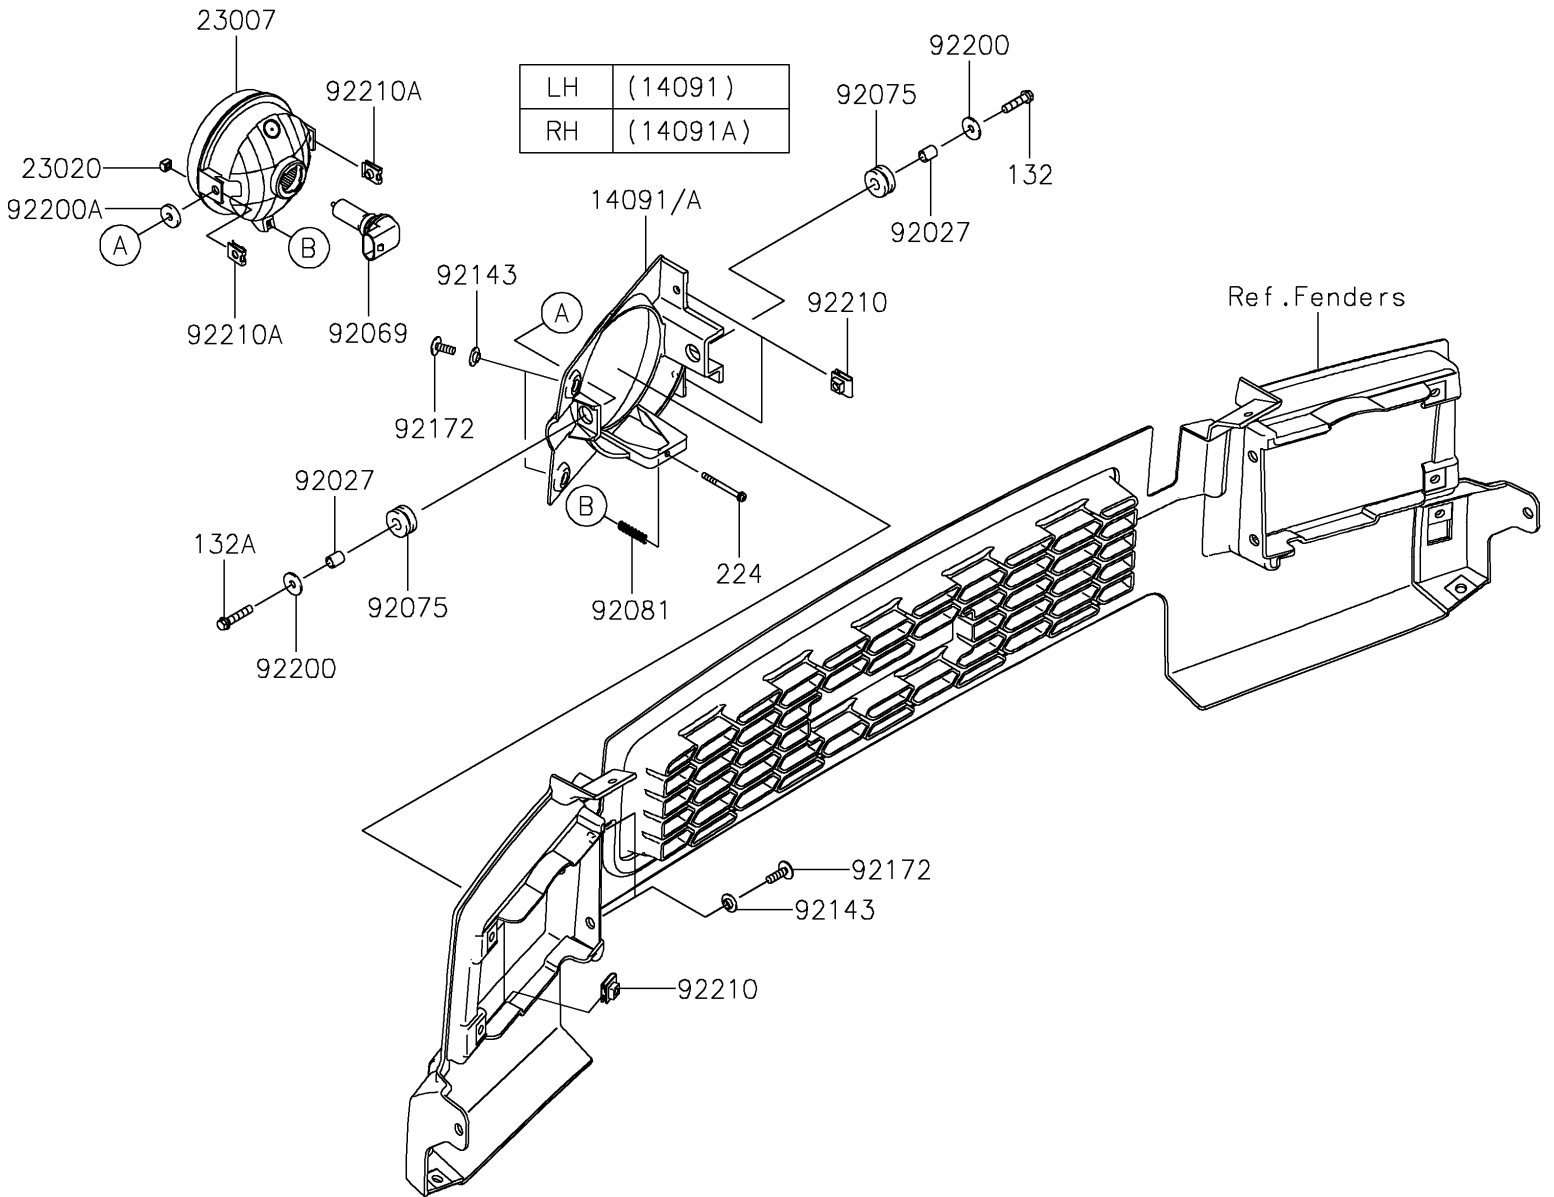

# 2021 MULE 4000 TRANS™ PARTS DIAGRAM

Headlight(s)

F2710

## 2021 MULE 4000 TRANS™ PARTS LIST

### Headlight(s)

ITEM NAME	PART NUMBER	QUANTITY
COVER,HEAD LAMP,LH (Ref # 14091)	14091-0827	1
COVER,HEAD LAMP,RH (Ref # 14091A)	14091-0828	1
LENS-COMP,HEAD LAMP (Ref # 23007)	23007-0220	2
NUT,4MM,FOCUS ADJUST (Ref # 23020)	23020-018	2
COLLAR,6.8X10X12 (Ref # 92027)	92027-162	4
BULB,12V 35/35W (Ref # 92069)	92069-0102	2
DAMPER,10X24X12 (Ref # 92075)	92075-1690	4
SPRING,FOCUS ADJUST (Ref # 92081)	92081-1896	2
COLLAR (Ref # 92143)	92143-1087	8
SCREW,TAPPING,6X20 (Ref # 92172)	92172-0488	8
WASHER,6.5X20X1.6 (Ref # 92200)	92200-0283	4
WASHER,6.5X20X3.2 (Ref # 92200A)	92200-0359	2
NUT,LEAF SPRING,6MM (Ref # 92210)	92210-0624	8
NUT (Ref # 92210A)	92210-1125	4
BOLT-FLANGED-SMALL,6X25 (Ref # 132)	132BA0625	2
BOLT-FLANGED-SMALL,6X30 (Ref # 132A)	132BA0630	2
SCREW-PAN-WP-CROS,4X45 (Ref # 224)	224AA0445	2