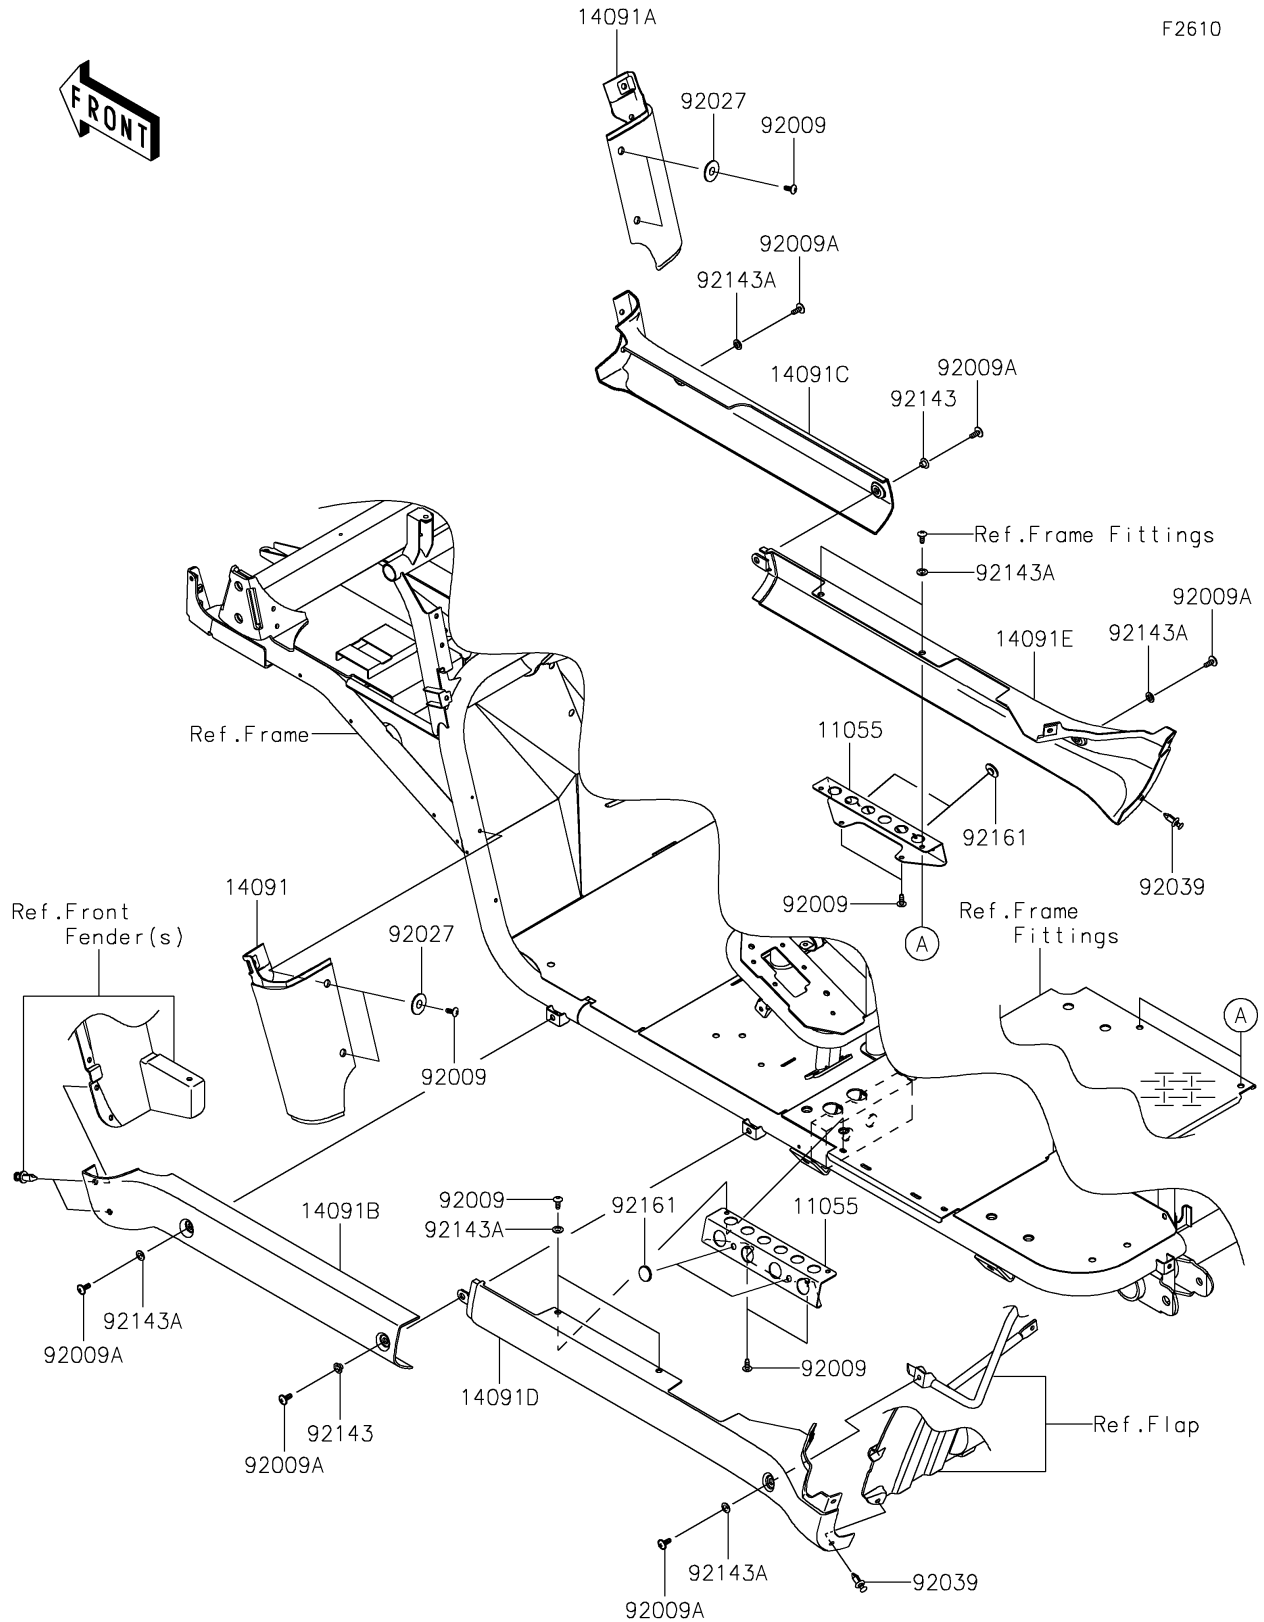

2021 MULE 4000 TRANS™ PARTS DIAGRAM

Side Covers/Chain Cover

F2610

2021 MULE 4000 TRANS™ PARTS LIST

Side Covers/Chain Cover

ITEM NAME	PART NUMBER	QUANTITY
BRACKET (Ref # 11055)	11055-0599	2
COVER,FR FENDER,LWR,LH,F.BLACK (Ref # 14091)	14091-0821-6Z	1
COVER,FR FENDER,LWR,RH,F.BLACK (Ref # 14091A)	14091-0822-6Z	1
COVER,SIDE STEP,FR,LH,F.BLACK (Ref # 14091B)	14091-0823-6Z	1
COVER,SIDE STEP,FR,RH,F.BLACK (Ref # 14091C)	14091-0824-6Z	1
COVER,SIDE STEP,RR,LH,F.BLACK (Ref # 14091D)	14091-0825-6Z	1
COVER,SIDE STEP,RR,RH,F.BLACK (Ref # 14091E)	14091-0826-6Z	1
SCREW,TAPPING,6X16 (Ref # 92009)	92009-1166	10
SCREW,6X16 (Ref # 92009A)	92009-1621	6
COLLAR,L=4.7 (Ref # 92027)	92027-1964	4
RIVET (Ref # 92039)	92039-0776	2
COLLAR (Ref # 92143)	92143-1057	2
COLLAR (Ref # 92143A)	92143-1087	8
DAMPER,RUBBER (Ref # 92161)	92161-1200	4