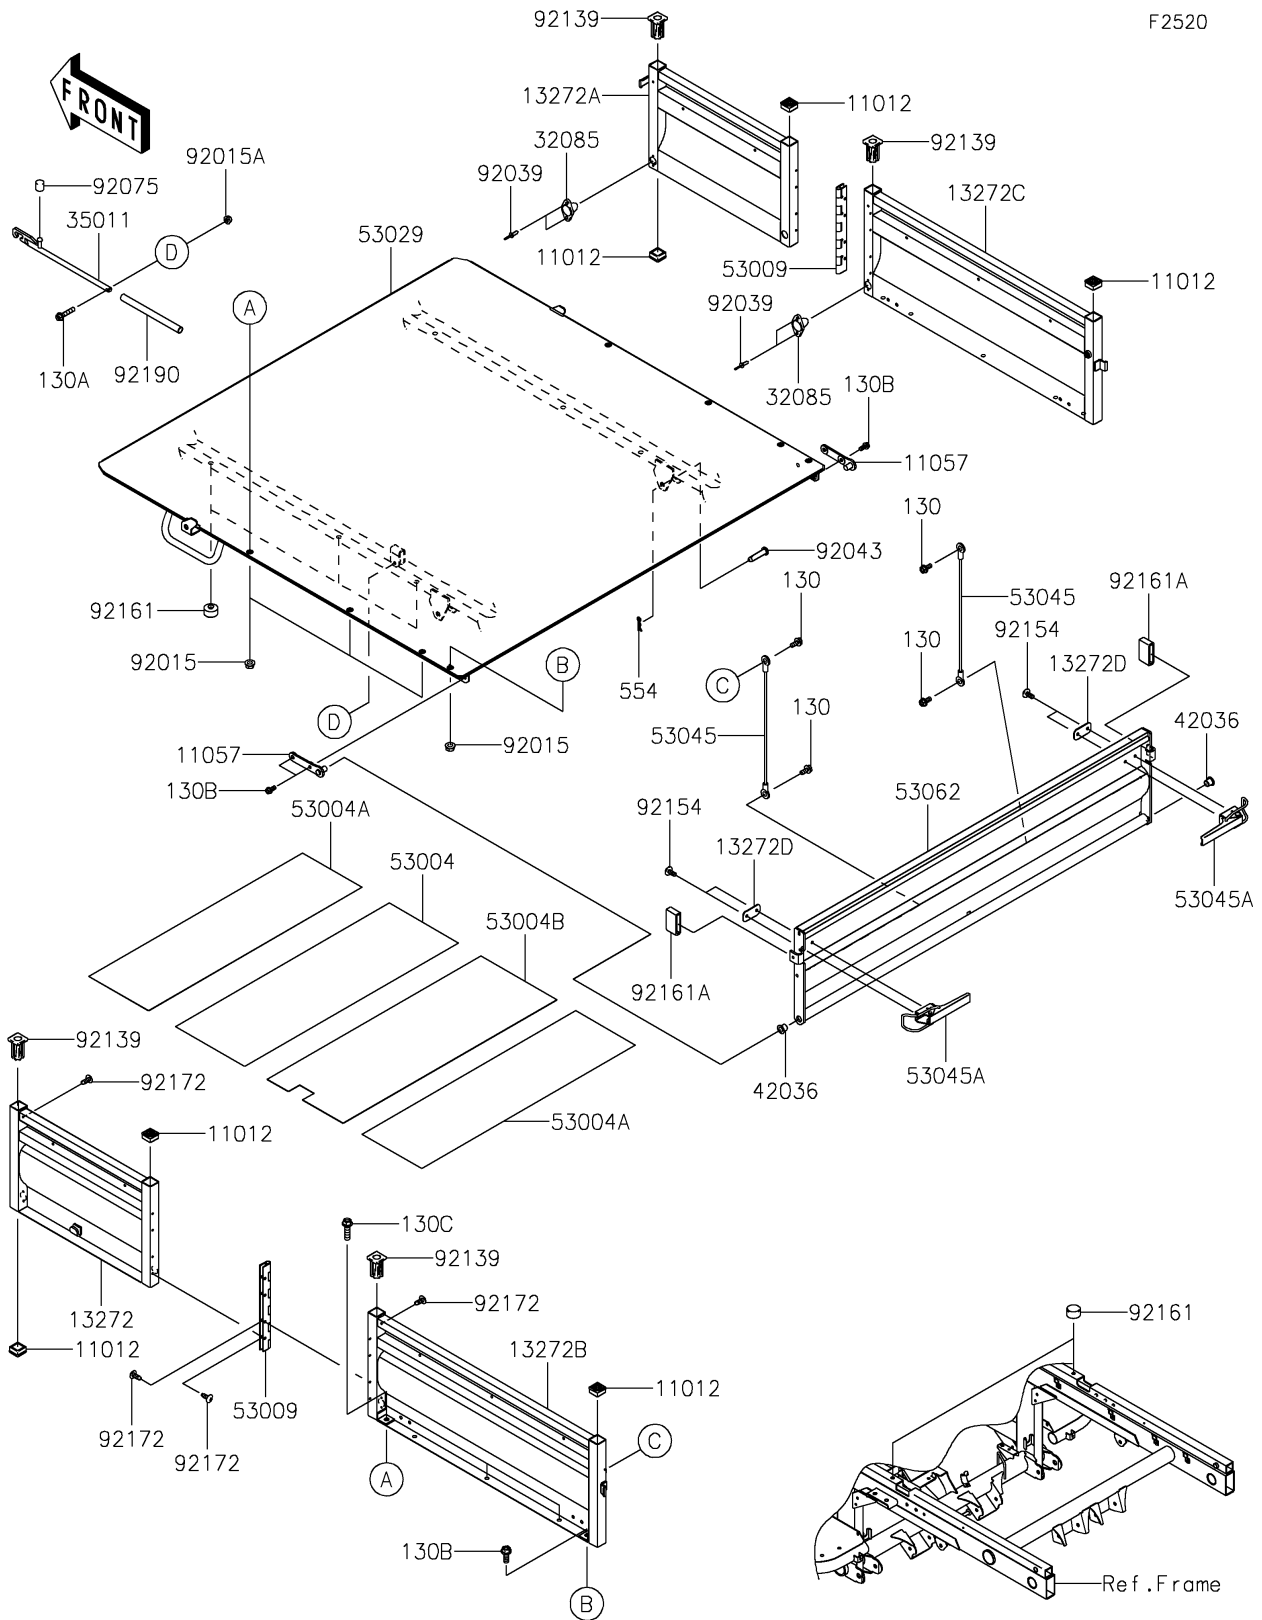

2021 MULE 4000 TRANS™ PARTS DIAGRAM

Carrier(s)

2021 MULE 4000 TRANS™ PARTS LIST

Carrier(s)

ITEM NAME	PART NUMBER	QUANTITY
CAP (Ref # 11012)	11012-1784	6
BRACKET, TAIL GATE (Ref # 11057)	11057-1623	2
PLATE, SIDE, FR, LH, BLACK (Ref # 13272)	13272-2896-10	1
PLATE, SIDE, FR, RH, BLACK (Ref # 13272A)	13272-2897-10	1
PLATE, SIDE, RR, LH, BLACK (Ref # 13272B)	13272-2898-10	1
PLATE, SIDE, RR, RH, BLACK (Ref # 13272C)	13272-2899-10	1
PLATE (Ref # 13272D)	13272-7516	2
STOPPER (Ref # 32085)	32085-7501	4
STAY, CARRIER STOPPER (Ref # 35011)	35011-1648	1
SLEEVE (Ref # 42036)	42036-0839	2
MAT, CARRIER (Ref # 53004)	53004-0639	1
MAT, CARRIER (Ref # 53004A)	53004-0640	2
MAT, CARRIER (Ref # 53004B)	53004-0641	1
HINGE (Ref # 53009)	53009-0031	2
CARRIER, BASE PLATE, BLACK (Ref # 53029)	53029-0366-10	1
HOOK-ASSY, CABLE (Ref # 53045)	53045-0030	2
HOOK-ASSY (Ref # 53045A)	53045-0033	2
GATE-TAIL, BLACK (Ref # 53062)	53062-0029-10	1
NUT, FLANGED, 8MM (Ref # 92015)	92015-1014	8
NUT, LOCK, FLANGED, 6MM (Ref # 92015A)	92015-1675	1
RIVET (Ref # 92039)	92039-1150	8
PIN, 12X65 (Ref # 92043)	92043-1428	2
DAMPER (Ref # 92075)	92075-1817	1
BUSHING, REAR SCREEN (Ref # 92139)	92139-7501	4
BOLT, SOCKET, 6X14 (Ref # 92154)	92154-4238	4
DAMPER (Ref # 92161)	92161-7510	8
DAMPER (Ref # 92161A)	92161-7519	2
SCREW, TAPPING, 6X16 (Ref # 92172)	92172-0739	20
TUBE, 13X16X200 (Ref # 92190)	92190-1401	1

2021 MULE 4000 TRANS™ PARTS LIST

Carrier(s)

ITEM NAME	PART NUMBER	QUANTITY
BOLT-FLANGED,6X10 (Ref # 130)	130BA0610	4
BOLT-FLANGED,6X30 (Ref # 130A)	130BA0630	1
BOLT-FLANGED,8X20 (Ref # 130B)	130BA0820	6
BOLT-FLANGED,8X30 (Ref # 130C)	130BA0830	6
PIN-SNAP,12MM (Ref # 554)	554DA1200	2