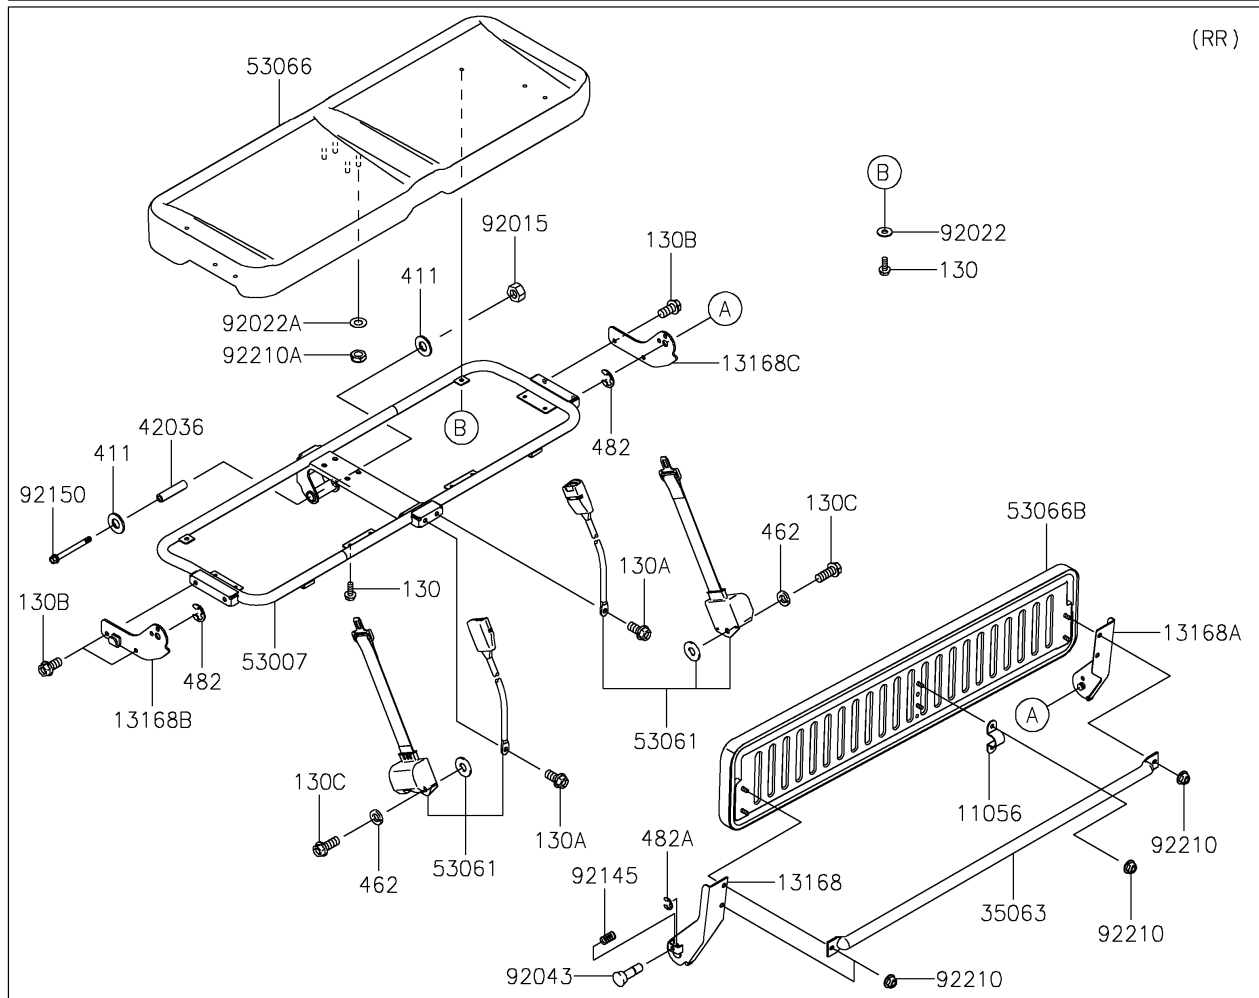

2021 MULE 4000 TRANS™ PARTS DIAGRAM

Seat

F2510

2021 MULE 4000 TRANS™ PARTS LIST

Seat

ITEM NAME	PART NUMBER	QUANTITY
BRACKET,SEAT BACK (Ref # 11056)	11056-0034	1
CAP (Ref # 11065)	11065-7504	6
LEVER,SEAT,TOP,LH (Ref # 13168)	13168-7502	1
LEVER,SEAT,TOP,RH (Ref # 13168A)	13168-7503	1
LEVER,SEAT,LWR,LH (Ref # 13168B)	13168-7504	1
LEVER,SEAT,LWR,RH (Ref # 13168C)	13168-7505	1
PLATE,SEAT (Ref # 13183)	13183-1400	3
STAY,REAR BACK (Ref # 35063)	35063-7510	1
SLEEVE,12.1X20X85 (Ref # 42036)	42036-7501	1
FRAME-SEAT (Ref # 53007)	53007-0327	1
BELT-SEAT,RR (Ref # 53061)	53061-0314	2
BELT-SEAT,FR,RH (Ref # 53061A)	53061-0315	1
BELT-SEAT,FR,LH (Ref # 53061B)	53061-0316	1
SEAT-ASSY,RR,LWR,BLACK (Ref # 53066)	53066-0237-MA	1
SEAT-ASSY,FR,BACK,BLACK (Ref # 53066A)	53066-0258-MA	1
SEAT-ASSY,RR,BACK,BLACK (Ref # 53066B)	53066-0259-MA	1
SEAT-ASSY,FR,LWR,BLACK (Ref # 53066C)	53066-0274-MA	1
NUT,LOCK,12MM,BLACK (Ref # 92015)	92015-1190	1
WASHER,7X18X1.2 (Ref # 92022)	92022-1545	2
WASHER,10.5X20X1 (Ref # 92022A)	92022-239	4
PIN (Ref # 92043)	92043-7503	1
SPRING (Ref # 92145)	92145-7507	1
BOLT,FLANGED,12X117 (Ref # 92150)	92150-1895	1
NUT,FLANGED,LOCK,8MM (Ref # 92210)	92210-0005	16
NUT,LOCK,10MM (Ref # 92210A)	92210-0278	4
BOLT-FLANGED,6X16 (Ref # 130)	130BA0616	10
BOLT-FLANGED,12X20 (Ref # 130A)	130BA1220	4
BOLT-FLANGED,10X20 (Ref # 130B)	130BB1020	4
BOLT-FLANGED,12X25 (Ref # 130C)	130BB1225	4

2021 MULE 4000 TRANS™ PARTS LIST

Seat

ITEM NAME	PART NUMBER	QUANTITY
WASHER-PLAIN (Ref # 411)	411AB1200	2
WASHER-SPRING,12MM (Ref # 462)	462DB1200	4
CIRCLIP-TYPE-E,12MM (Ref # 482)	482EA0200	2
CIRCLIP-TYPE-E,8MM (Ref # 482A)	482EA8000	1