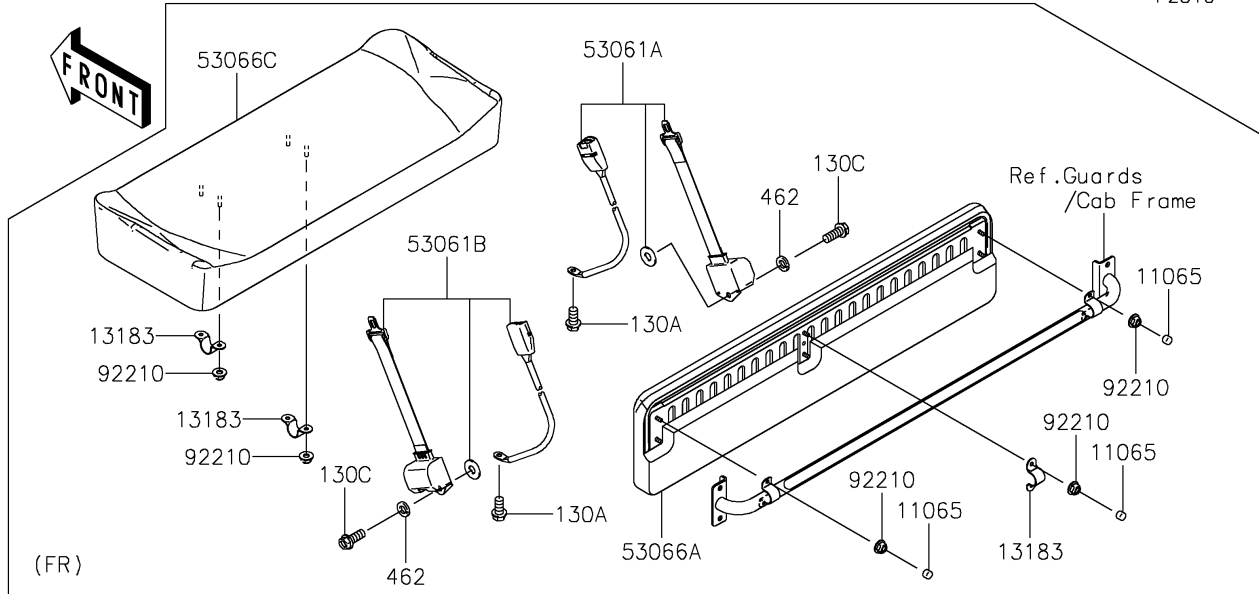

2021 MULE 4000 TRANS™ PARTS DIAGRAM

Seat

F2510

2021 MULE 4000 TRANS™ PARTS LIST

Seat

ITEM NAME	PART NUMBER	QUANTITY
BRACKET,SEAT BACK (Ref # 11056)	11056-0034	1
CAP (Ref # 11065)	11065-7504	6
LEVER,SEAT,TOP,LH (Ref # 13168)	13168-7502	1
LEVER,SEAT,TOP,RH (Ref # 13168A)	13168-7503	1
LEVER,SEAT,LWR,LH (Ref # 13168B)	13168-7504	1
LEVER,SEAT,LWR,RH (Ref # 13168C)	13168-7505	1
PLATE,SEAT (Ref # 13183)	13183-1400	3
STAY,REAR BACK (Ref # 35063)	35063-7510	1
SLEEVE,12.1X20X85 (Ref # 42036)	42036-7501	1
FRAME-SEAT (Ref # 53007)	53007-0327	1
BELT-SEAT,RR (Ref # 53061)	53061-0314	2
BELT-SEAT,FR,RH (Ref # 53061A)	53061-0315	1
BELT-SEAT,FR,LH (Ref # 53061B)	53061-0316	1
SEAT-ASSY,RR,LWR,BLACK (Ref # 53066)	53066-0237-MA	1
SEAT-ASSY,FR,BACK,BLACK (Ref # 53066A)	53066-0258-MA	1
SEAT-ASSY,RR,BACK,BLACK (Ref # 53066B)	53066-0259-MA	1
SEAT-ASSY,FR,LWR,BLACK (Ref # 53066C)	53066-0274-MA	1
NUT,LOCK,12MM,BLACK (Ref # 92015)	92015-1190	1
WASHER,7X18X1.2 (Ref # 92022)	92022-1545	2
WASHER,10.5X20X1 (Ref # 92022A)	92022-239	4
PIN (Ref # 92043)	92043-7503	1
SPRING (Ref # 92145)	92145-7507	1
BOLT,FLANGED,12X117 (Ref # 92150)	92150-1895	1
NUT,FLANGED,LOCK,8MM (Ref # 92210)	92210-0005	16
NUT,LOCK,10MM (Ref # 92210A)	92210-0278	4
BOLT-FLANGED,6X16 (Ref # 130)	130BA0616	10
BOLT-FLANGED,12X20 (Ref # 130A)	130BA1220	4
BOLT-FLANGED,10X20 (Ref # 130B)	130BB1020	4
BOLT-FLANGED,12X25 (Ref # 130C)	130BB1225	4

2021 MULE 4000 TRANS™ PARTS LIST

Seat

ITEM NAME	PART NUMBER	QUANTITY
WASHER-PLAIN (Ref # 411)	411AB1200	2
WASHER-SPRING,12MM (Ref # 462)	462DB1200	4
CIRCLIP-TYPE-E,12MM (Ref # 482)	482EA0200	2
CIRCLIP-TYPE-E,8MM (Ref # 482A)	482EA8000	1