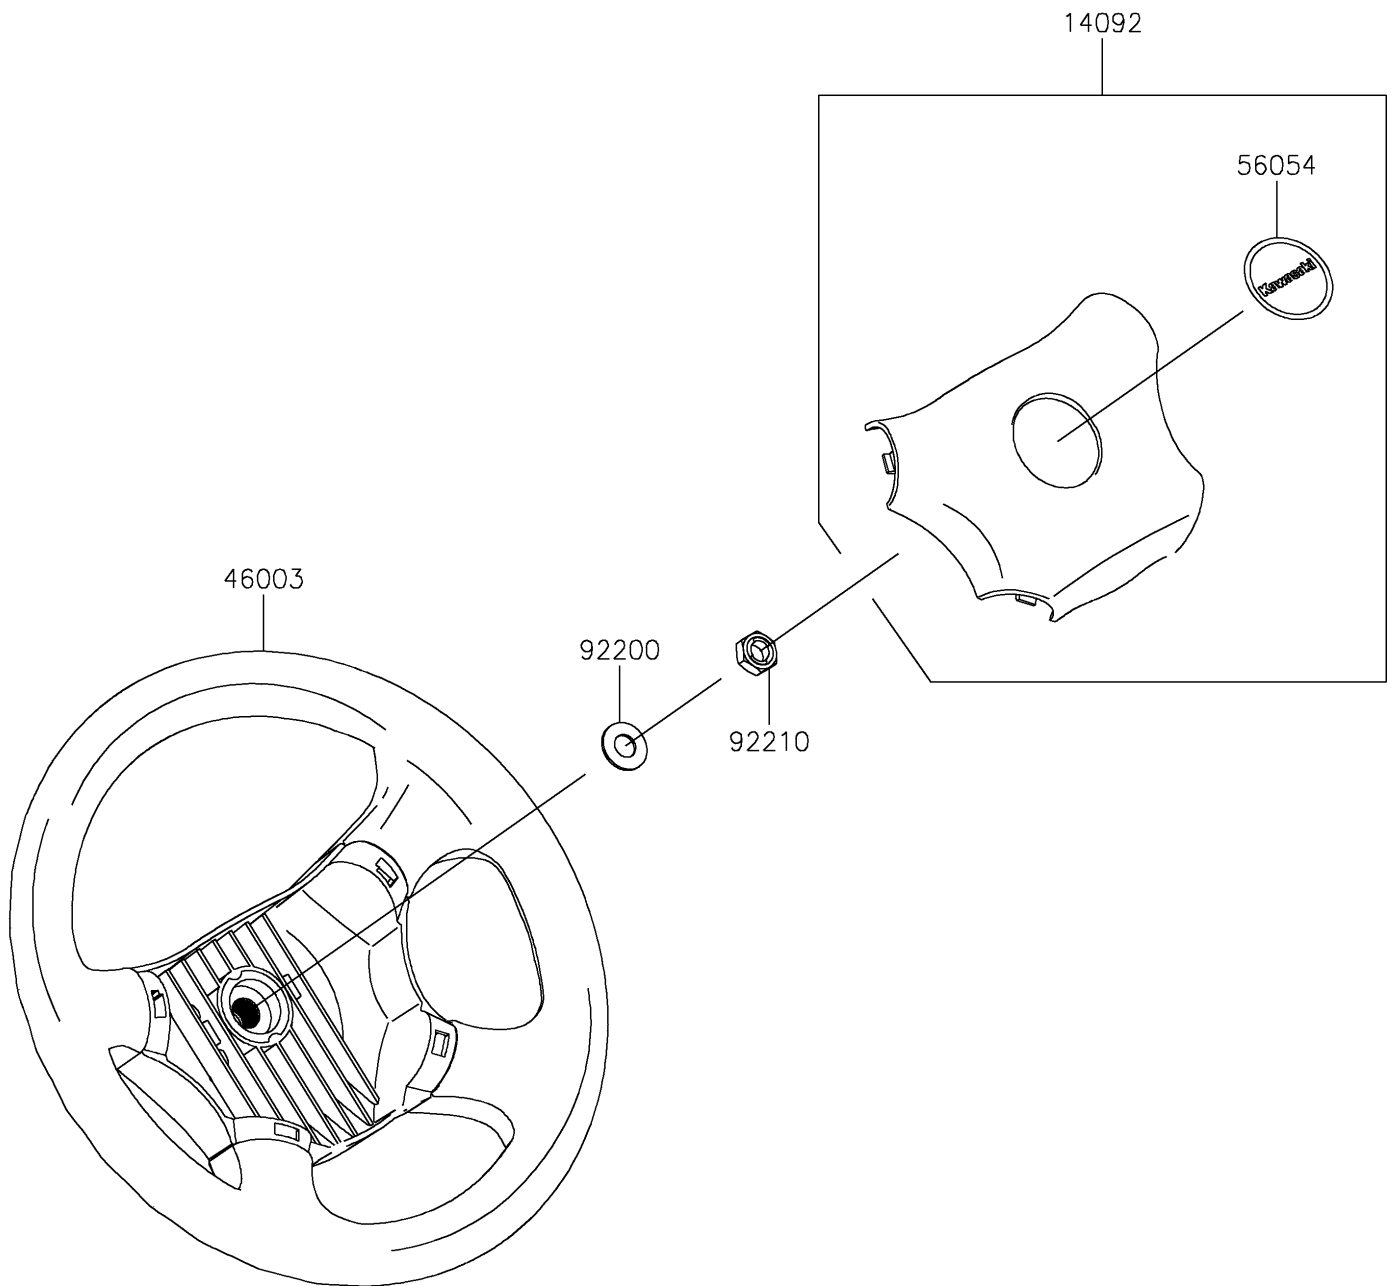

# 2021 MULE 4000 TRANS™ PARTS DIAGRAM

Steering Wheel

F2311

## 2021 MULE 4000 TRANS™ PARTS LIST

### Steering Wheel

ITEM NAME	PART NUMBER	QUANTITY
COVER,HORN SWITCH (Ref # 14092)	14092-1029	1
HANDLE (Ref # 46003)	46003-0595	1
MARK,CENTER LOGO,KAWASAKI (Ref # 56054)	56054-1188	1
WASHER,12.1X25X1.6 (Ref # 92200)	92200-0455	1
NUT,LOCK,12MM (Ref # 92210)	92210-1249	1