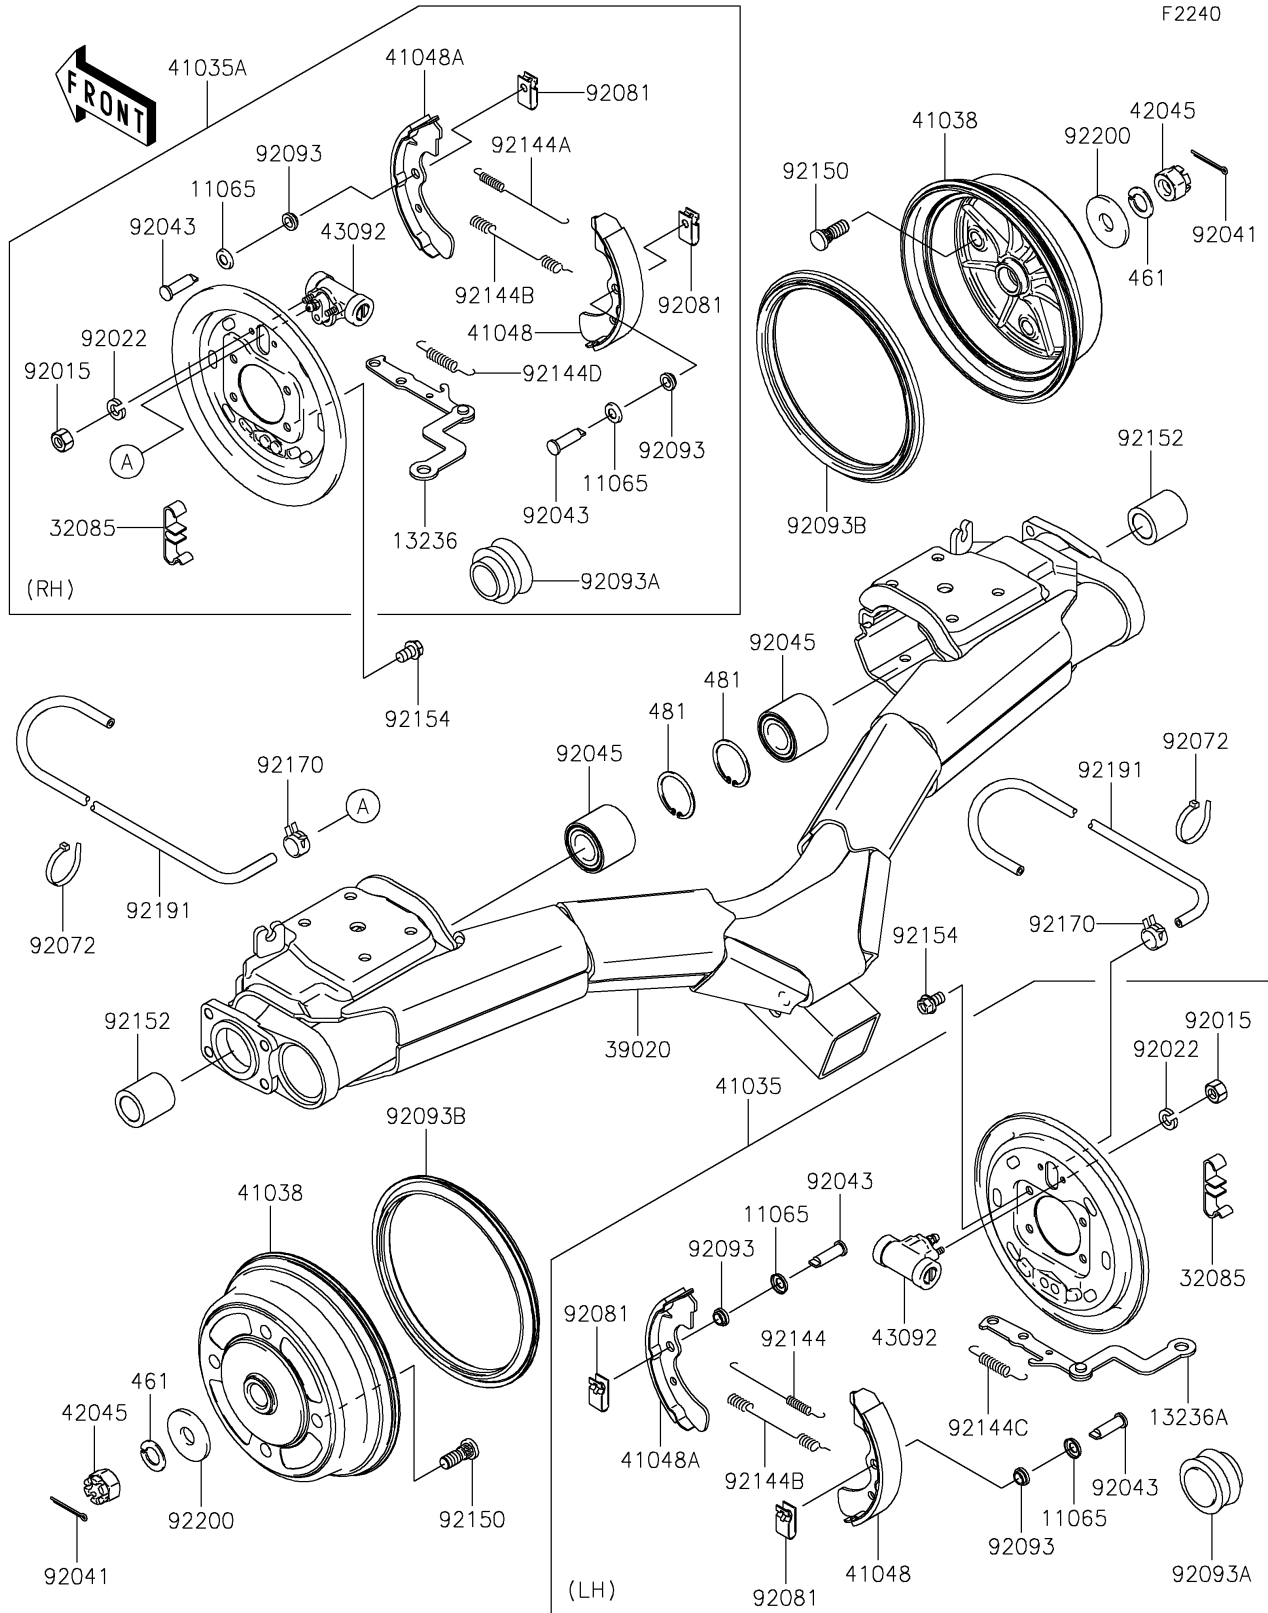

2021 MULE 4000 TRANS™ PARTS DIAGRAM

Rear Hubs/Brakes

2021 MULE 4000 TRANS™ PARTS LIST

Rear Hubs/Brakes

ITEM NAME	PART NUMBER	QUANTITY
CAP (Ref # 11065)	11065-1175	4
LEVER-COMP,RR BRAKE PANEL,RH (Ref # 13236)	13236-1355	1
LEVER-COMP,RR BRAKE PANEL,LH (Ref # 13236A)	13236-1356	1
STOPPER,REAR BRAKE LEVER (Ref # 32085)	32085-1298	2
BRACKET-COMP-REAR SUSP (Ref # 39020)	39020-0005	1
PANEL-ASSY-BRAKE,RR,LH (Ref # 41035)	41035-7506	1
PANEL-ASSY-BRAKE,RR,RH (Ref # 41035A)	41035-7508	1
DRUM,REAR BRAKE (Ref # 41038)	41038-0035	2
SHOE-BRAKE (Ref # 41048)	41048-7502	2
SHOE-BRAKE (Ref # 41048A)	41048-7503	2
NUT,CASTLE,18MM (Ref # 42045)	42045-018	2
CYLINDER,REAR WHEEL (Ref # 43092)	43092-1053	2
NUT,6MM (Ref # 92015)	92015-1729	4
WASHER,SPRING,6MM (Ref # 92022)	92022-1951	4
COTTER,4.0X35 (Ref # 92041)	92041-1053	2
PIN (Ref # 92043)	92043-1636	4
BEARING-BALL,25BWD02CA68 (Ref # 92045)	92045-0107	2
BAND,L=123 (Ref # 92072)	92072-030	6
SPRING,SHOE CLAMP (Ref # 92081)	92081-1904	4
SEAL (Ref # 92093)	92093-1532	4
SEAL (Ref # 92093A)	92093-1533	2
SEAL,BS184.8X13.5ZS (Ref # 92093B)	92093-1543	2
SPRING,BRAKE (Ref # 92144)	92144-1299	1
SPRING,BRAKE (Ref # 92144A)	92144-1300	1
SPRING,BRAKE (Ref # 92144B)	92144-1301	2
SPRING,ROD,LH (Ref # 92144C)	92144-1302	1
SPRING,ROD,RH (Ref # 92144D)	92144-1303	1
BOLT (Ref # 92150)	92150-1366	8
COLLAR,25.1X38X40.8 (Ref # 92152)	92152-1276	2

2021 MULE 4000 TRANS™ PARTS LIST

Rear Hubs/Brakes

ITEM NAME	PART NUMBER	QUANTITY
BOLT,FLANGED,10X16 (Ref # 92154)	92154-0803	8
CLAMP (Ref # 92170)	92170-2042	2
TUBE,4.7X9.5X1100 (Ref # 92191)	92191-1525	2
WASHER,18.5X52X4.5 (Ref # 92200)	92200-1474	2
WASHER-SPRING,18MM (Ref # 461)	461DA1800	2
CIRCLIP-TYPE-C,52MM (Ref # 481)	481J5200	2