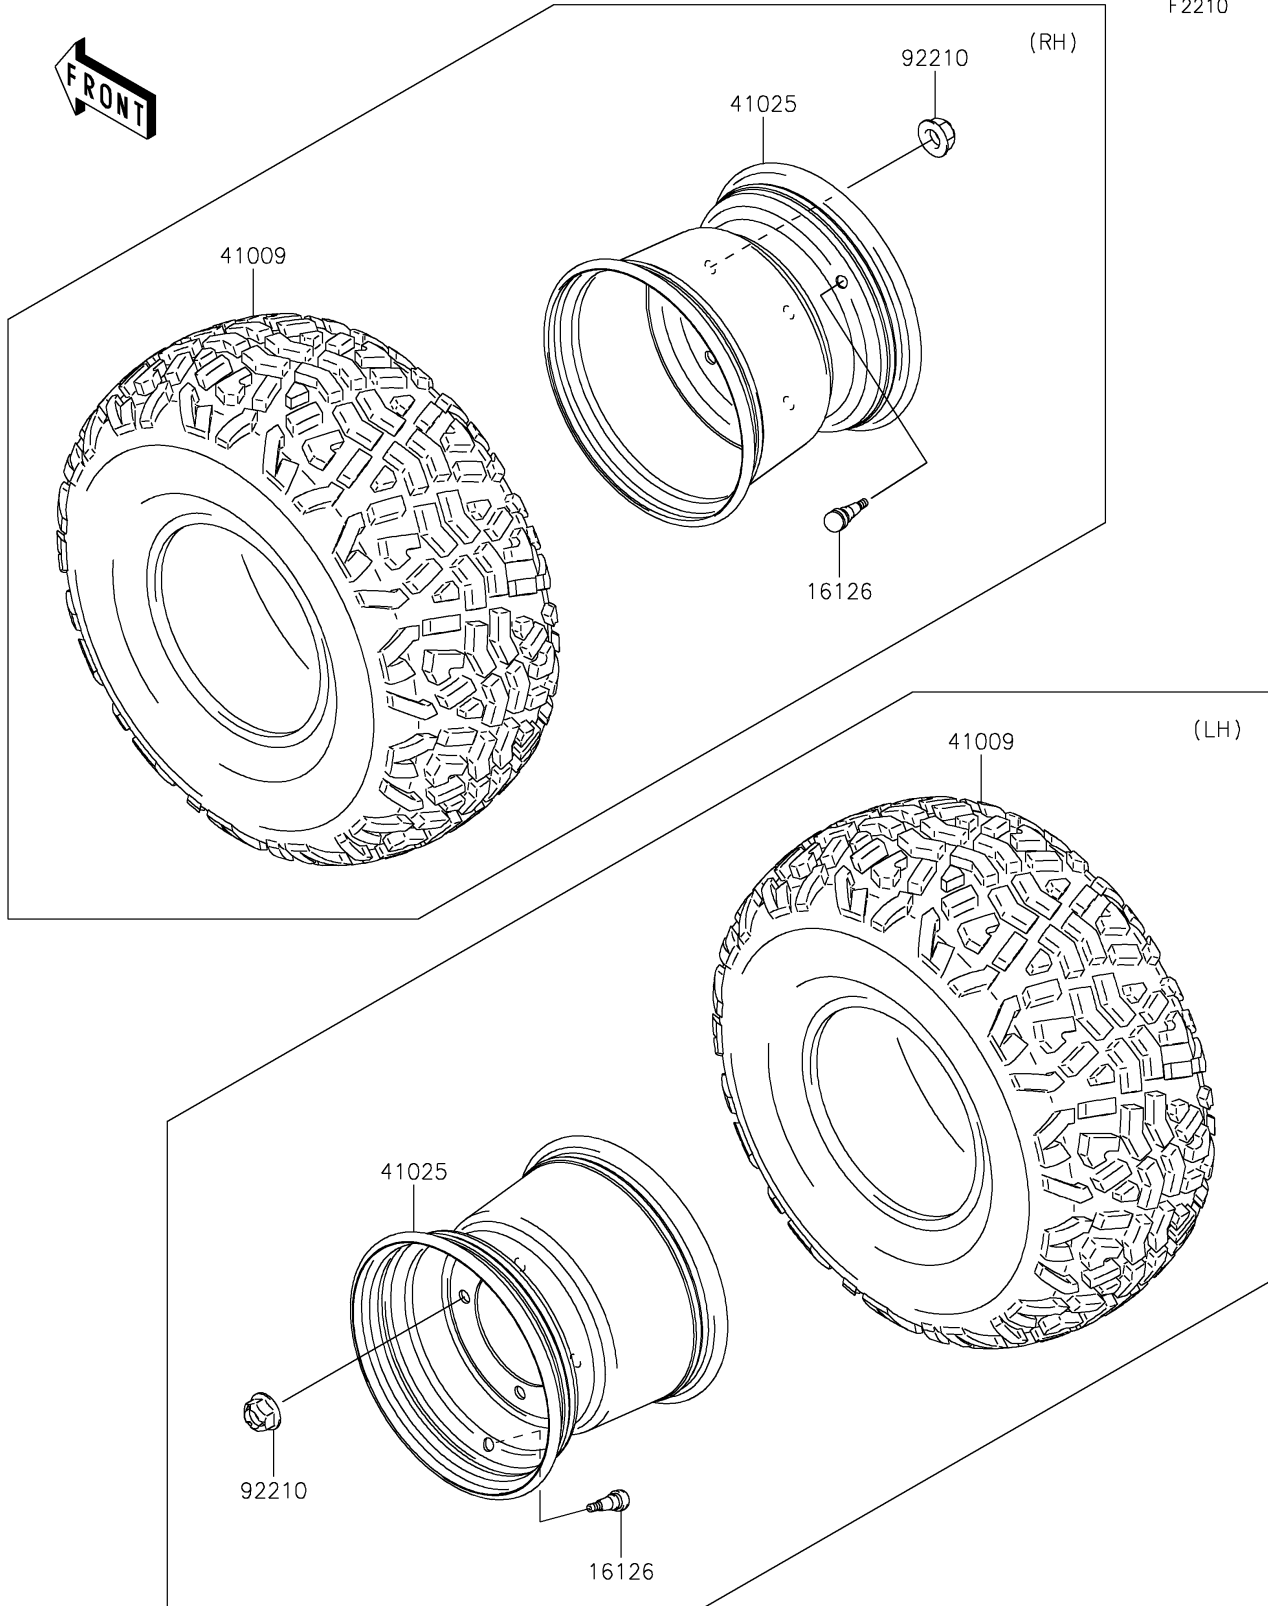

# 2021 MULE 4000 TRANS™ PARTS DIAGRAM

Wheels/Tires

F2210

## 2021 MULE 4000 TRANS™ PARTS LIST

### Wheels/Tires

<b>ITEM NAME</b>	<b>PART NUMBER</b>	<b>QUANTITY</b>
VALVE (Ref # 16126)	16126-4001	4
TIRE,23X11.00-10 4PR (Ref # 41009)	41009-0294	4
RIM,10X8.5AT,F.S.BLACK (Ref # 41025)	41025-7504-397	4
NUT,12MM (Ref # 92210)	92210-0603	16