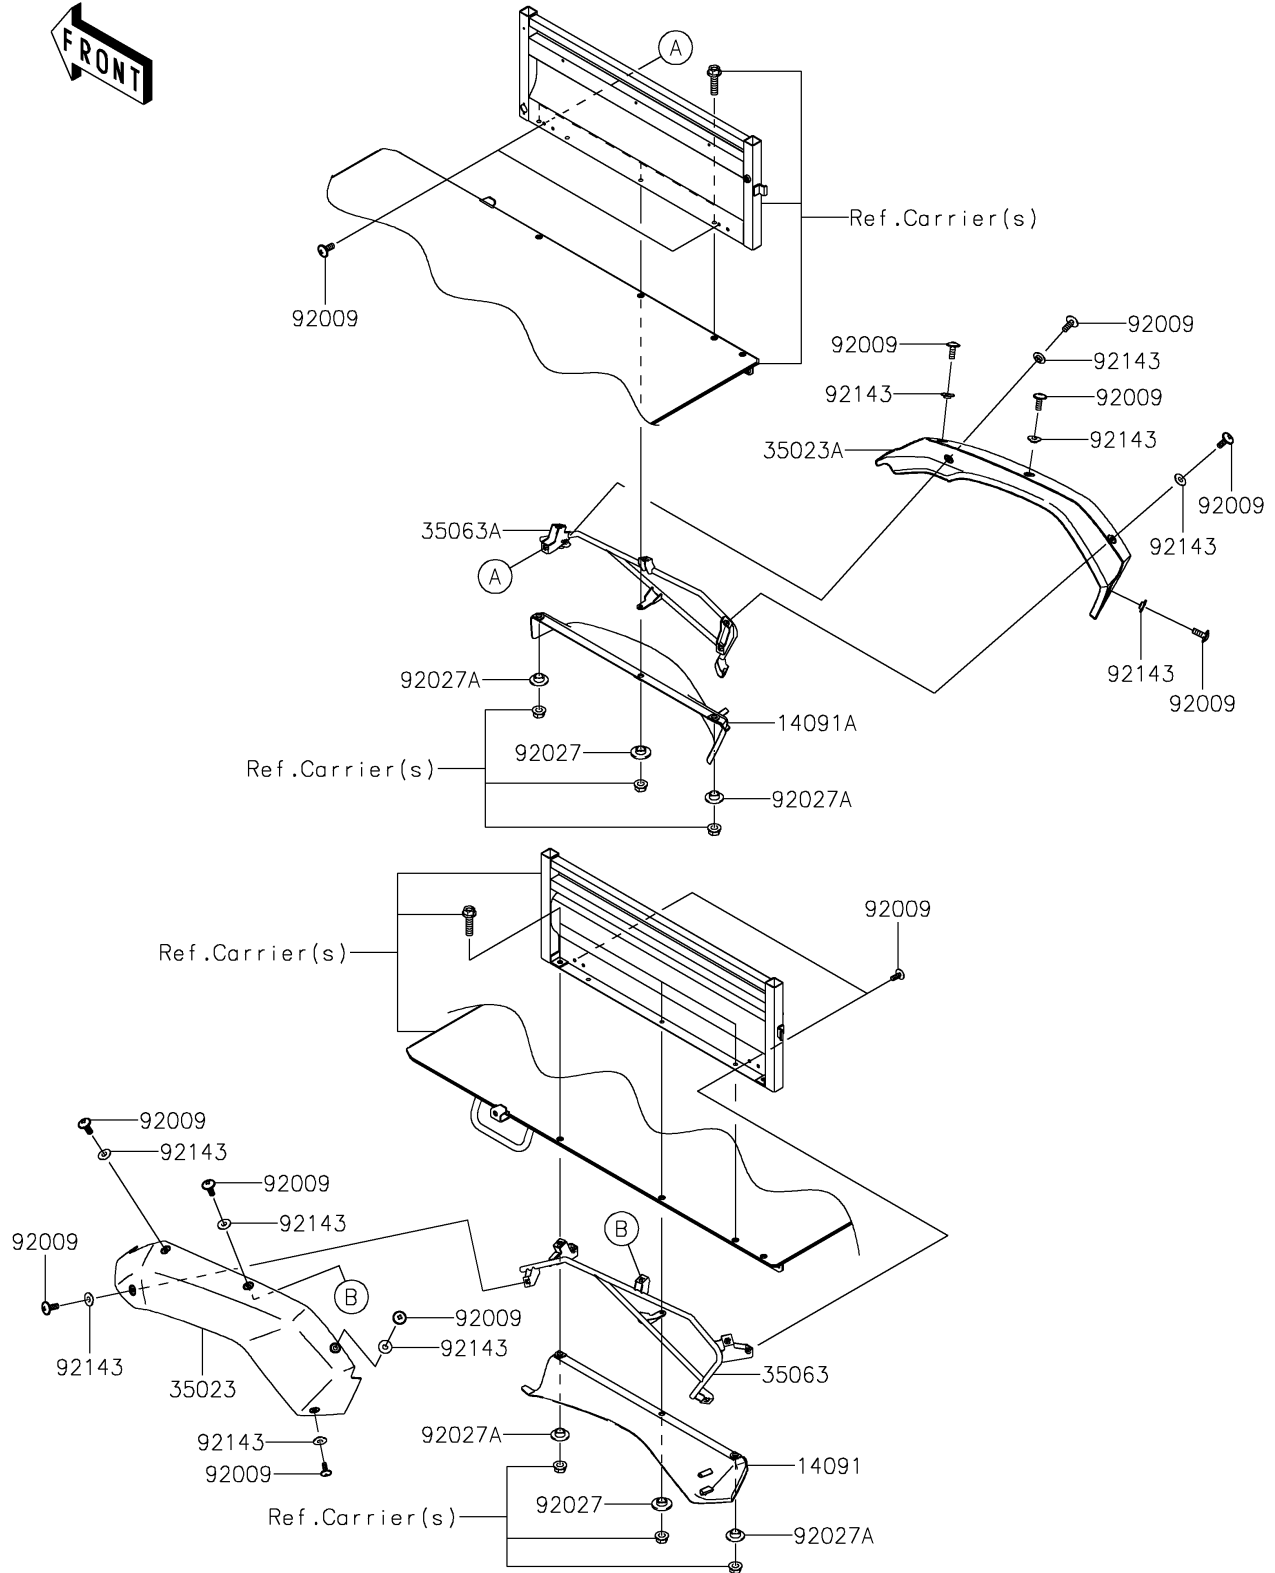

2021 MULE 4000 TRANS™ PARTS DIAGRAM

Rear Fender(s)

F2172

2021 MULE 4000 TRANS™ PARTS LIST

Rear Fender(s)

ITEM NAME	PART NUMBER	QUANTITY
COVER,FENDER,INSIDE,RR,LH (Ref # 14091)	14091-1634	1
COVER,FENDER,INSIDE,RR,RH (Ref # 14091A)	14091-1635	1
FENDER-REAR,LH,F.BLACK (Ref # 35023)	35023-0121-6Z	1
FENDER-REAR,RH,F.BLACK (Ref # 35023A)	35023-0122-6Z	1
STAY,RR,LH (Ref # 35063)	35063-0449	1
STAY,RR,RH (Ref # 35063A)	35063-0450	1
SCREW,6X16 (Ref # 92009)	92009-1621	14
COLLAR (Ref # 92027)	92027-1354	2
COLLAR (Ref # 92027A)	92027-1908	4
COLLAR (Ref # 92143)	92143-1087	10