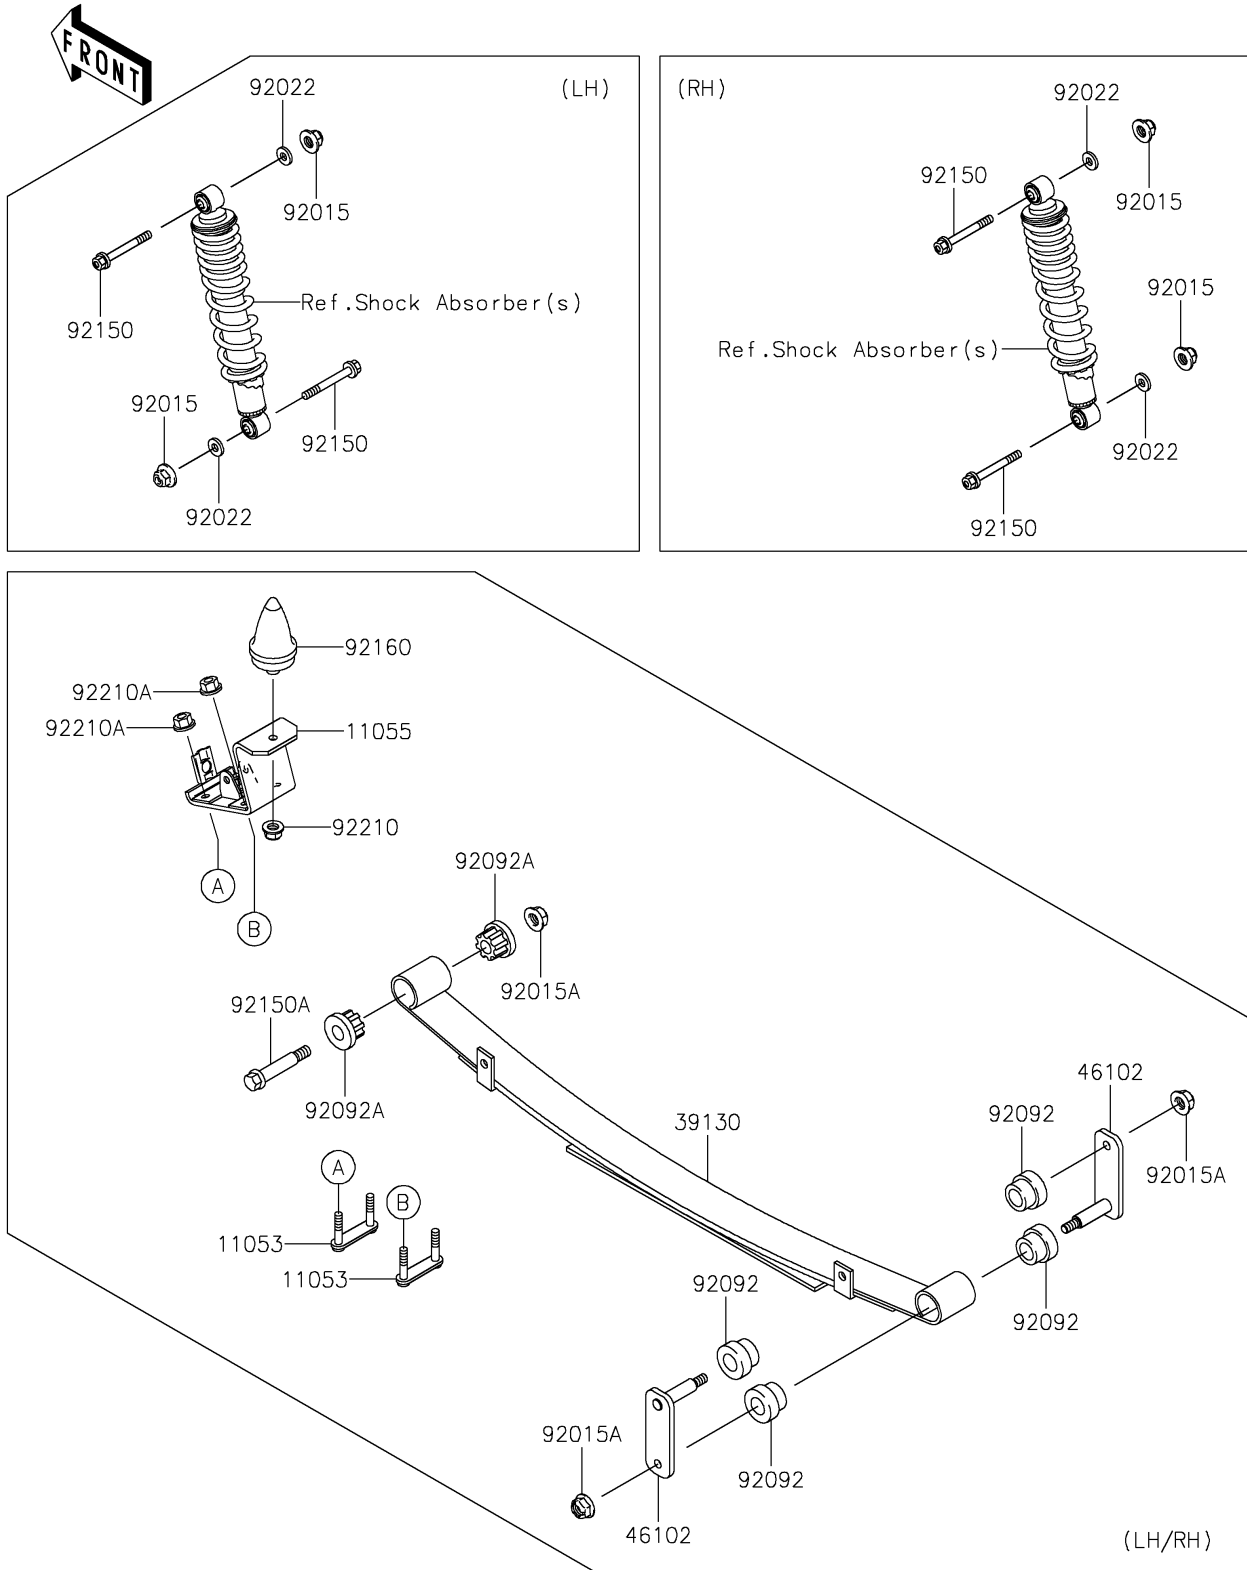

2021 MULE 4000 TRANS™ PARTS DIAGRAM

Rear Suspension

F2153

2021 MULE 4000 TRANS™ PARTS LIST

Rear Suspension

ITEM NAME	PART NUMBER	QUANTITY
BRACKET,LEAF SPRING (Ref # 11053)	11053-7564	4
BRACKET,LEAF SPRING (Ref # 11055)	11055-7504	2
SPRING-LEAF (Ref # 39130)	39130-1066	2
ROD,LEAF SPRING,RR (Ref # 46102)	46102-1338	4
NUT,LOCK,10MM (Ref # 92015)	92015-1597	4
NUT,12MM (Ref # 92015A)	92015-1706	6
WASHER,11.5X20.5X1.6 (Ref # 92022)	92022-1768	4
BUSHING-RUBBER (Ref # 92092)	92092-1083	8
BUSHING-RUBBER (Ref # 92092A)	92092-1084	4
BOLT,FLANGED,10X57 (Ref # 92150)	92150-1227	4
BOLT,12MM (Ref # 92150A)	92150-1284	2
DAMPER,BUMP STOPPER (Ref # 92160)	92160-1136	2
NUT,LOCK,FLANGED,10MM (Ref # 92210)	92210-0276	2
NUT,LOCK,10MM (Ref # 92210A)	92210-1204	8