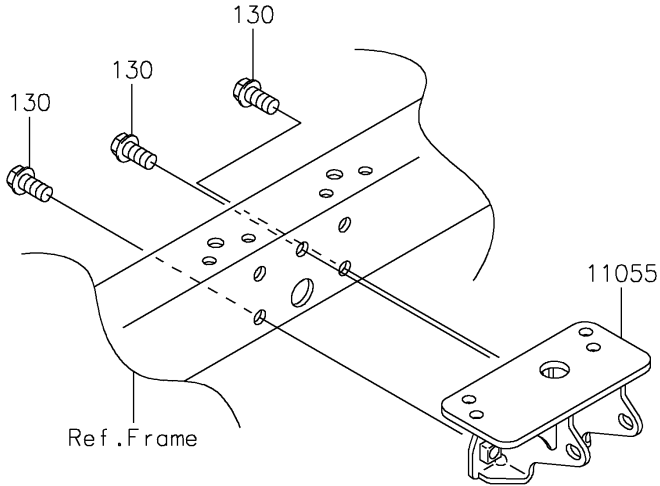

2021 MULE 4000 TRANS™ PARTS DIAGRAM

Engine Mount

F2122

2021 MULE 4000 TRANS™ PARTS LIST

Engine Mount

ITEM NAME	PART NUMBER	QUANTITY
BRACKET,FRONT GEAR CASE (Ref # 11055)	11055-1469	1
BOLT,10X145 (Ref # 92002)	92002-1348	2
BOLT,FLANGED,10X80 (Ref # 92002A)	92002-1764	1
NUT,LOCK,10MM (Ref # 92015)	92015-1597	3
BOLT-FLANGED,10X20 (Ref # 130)	130BA1020	3
BOLT-FLANGED,8X20 (Ref # 130A)	130CA0820	4