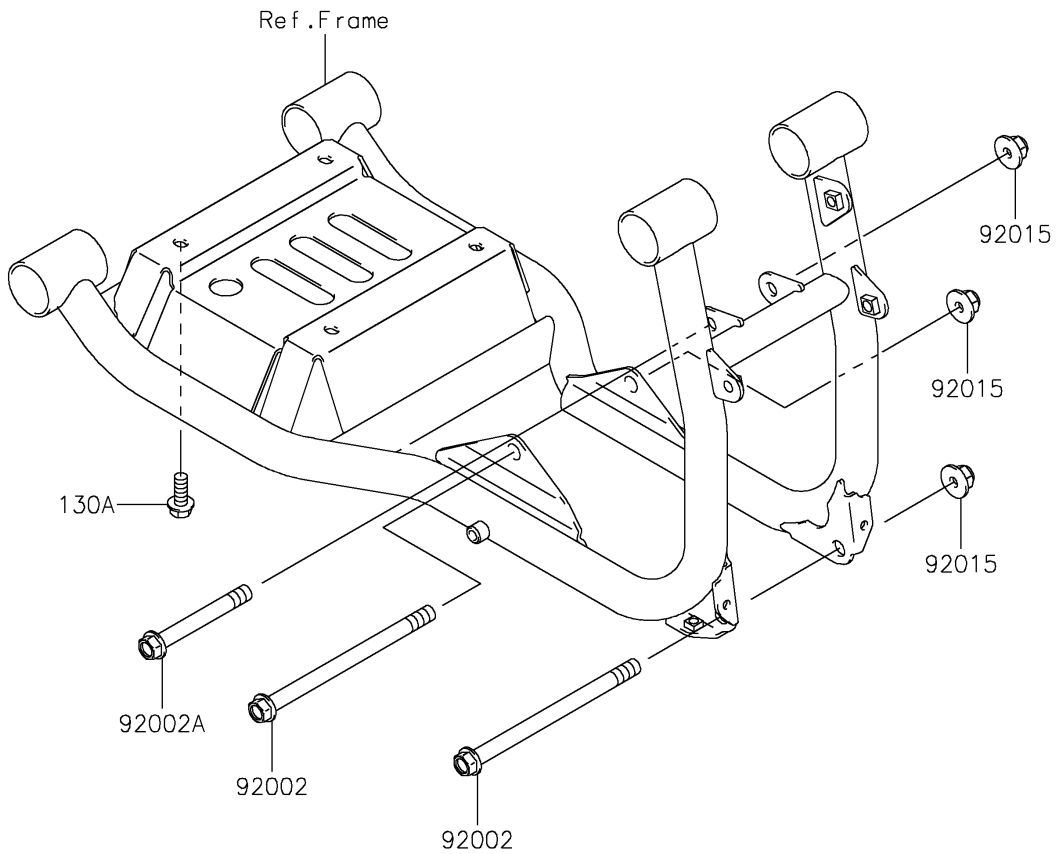

2021 MULE 4000 TRANS™ PARTS DIAGRAM

Engine Mount

F2122

2021 MULE 4000 TRANS™ PARTS LIST

Engine Mount

ITEM NAME	PART NUMBER	QUANTITY
BRACKET,FRONT GEAR CASE (Ref # 11055)	11055-1469	1
BOLT,10X145 (Ref # 92002)	92002-1348	2
BOLT,FLANGED,10X80 (Ref # 92002A)	92002-1764	1
NUT,LOCK,10MM (Ref # 92015)	92015-1597	3
BOLT-FLANGED,10X20 (Ref # 130)	130BA1020	3
BOLT-FLANGED,8X20 (Ref # 130A)	130CA0820	4