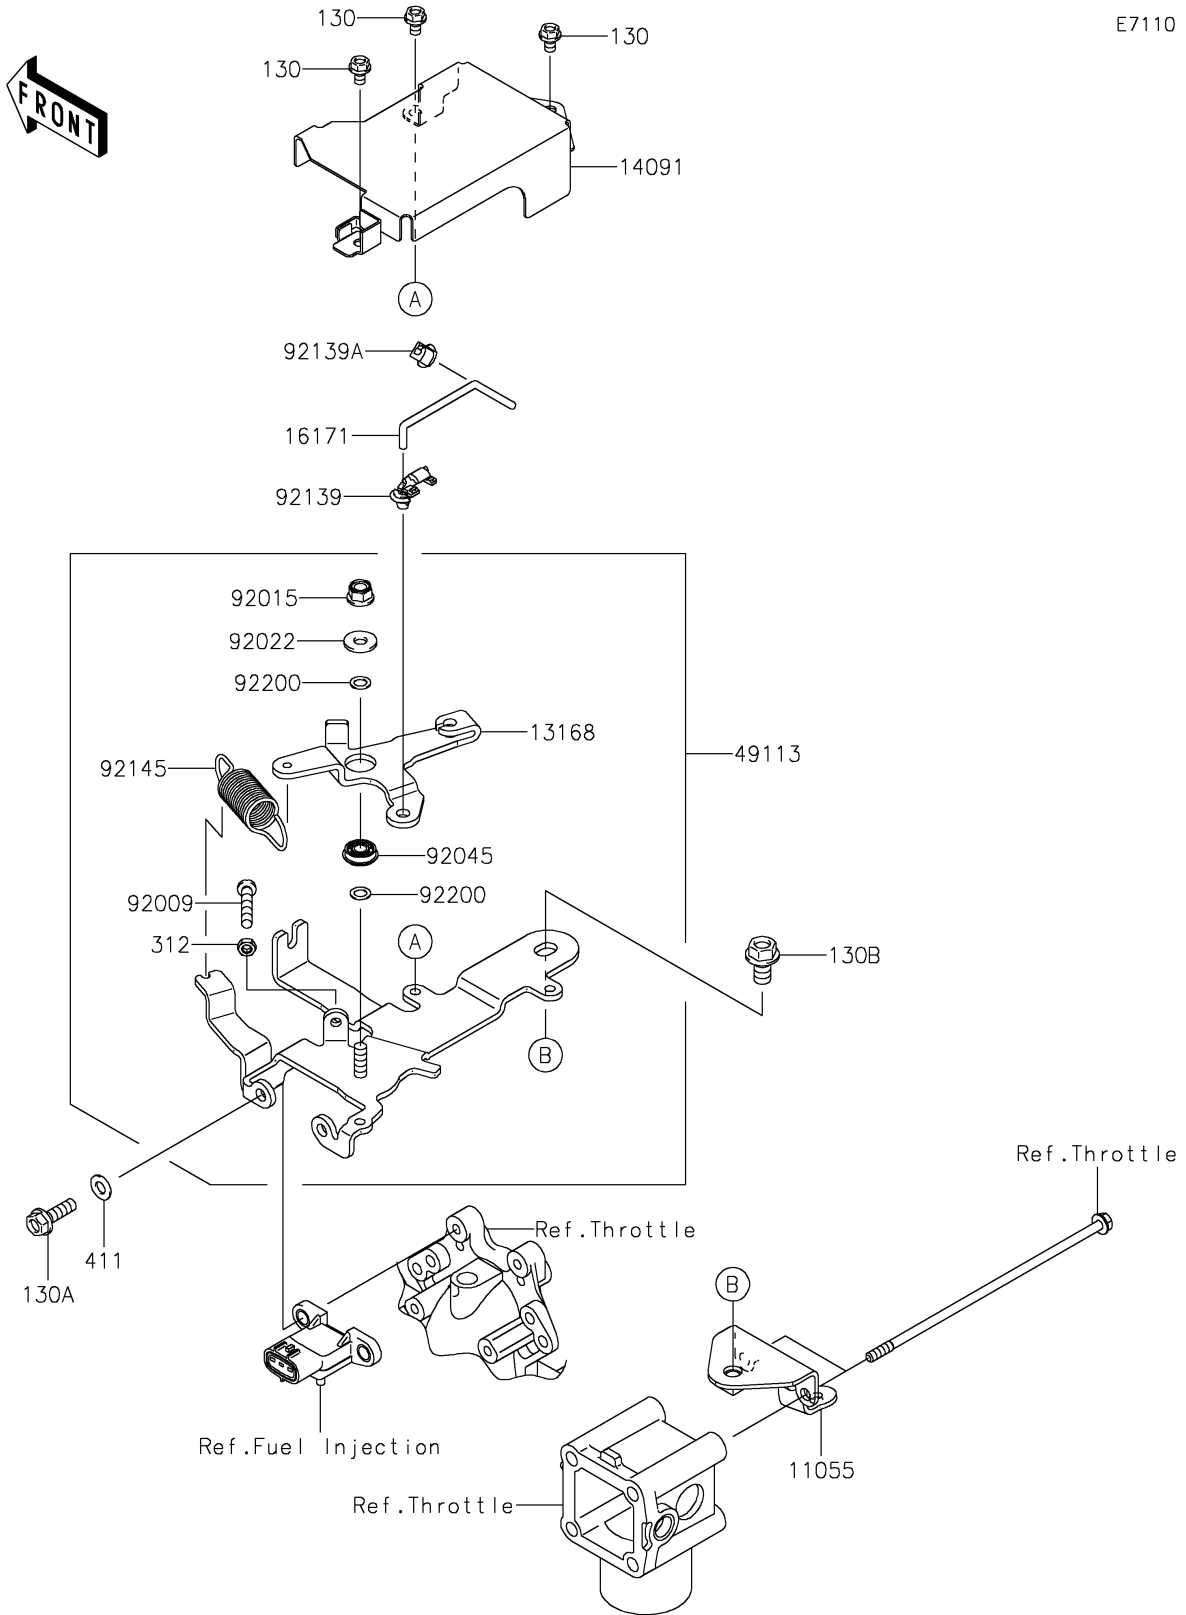

2021 MULE 4000 TRANS™ PARTS DIAGRAM

Control

E7110

2021 MULE 4000 TRANS™ PARTS LIST

Control

ITEM NAME	PART NUMBER	QUANTITY
BRACKET (Ref # 11055)	11055-2020	1
LEVER (Ref # 13168)	13168-2509	1
COVER,CONTROL PANEL (Ref # 14091)	14091-1757	1
LINK (Ref # 16171)	16171-2105	1
PANEL-COMP-CONTROL (Ref # 49113)	49113-2211	1
SCREW,5X30 (Ref # 92009)	92009-2381	1
NUT,LOCK,FLANGED,6MM (Ref # 92015)	92015-1339	1
WASHER (Ref # 92022)	92022-2247	1
BEARING-BALL,696ZZ1NR MC3 (Ref # 92045)	92045-2223	1
BUSHING,CONT-PANEL (Ref # 92139)	92139-2060	1
BUSHING,THROTTLE-BODY (Ref # 92139A)	92139-2061	1
SPRING (Ref # 92145)	92145-2186	1
WASHER,6.2X10X0.5 (Ref # 92200)	92200-2083	2
BOLT-FLANGED,5X8 (Ref # 130)	130BA0508	3
BOLT-FLANGED,6X20 (Ref # 130A)	130BA0620	2
BOLT-FLANGED,8X14 (Ref # 130B)	130BA0814	1
NUT-HEX,5MM (Ref # 312)	312AA0500	1
WASHER-PLAIN,6MM (Ref # 411)	411AB0600	2