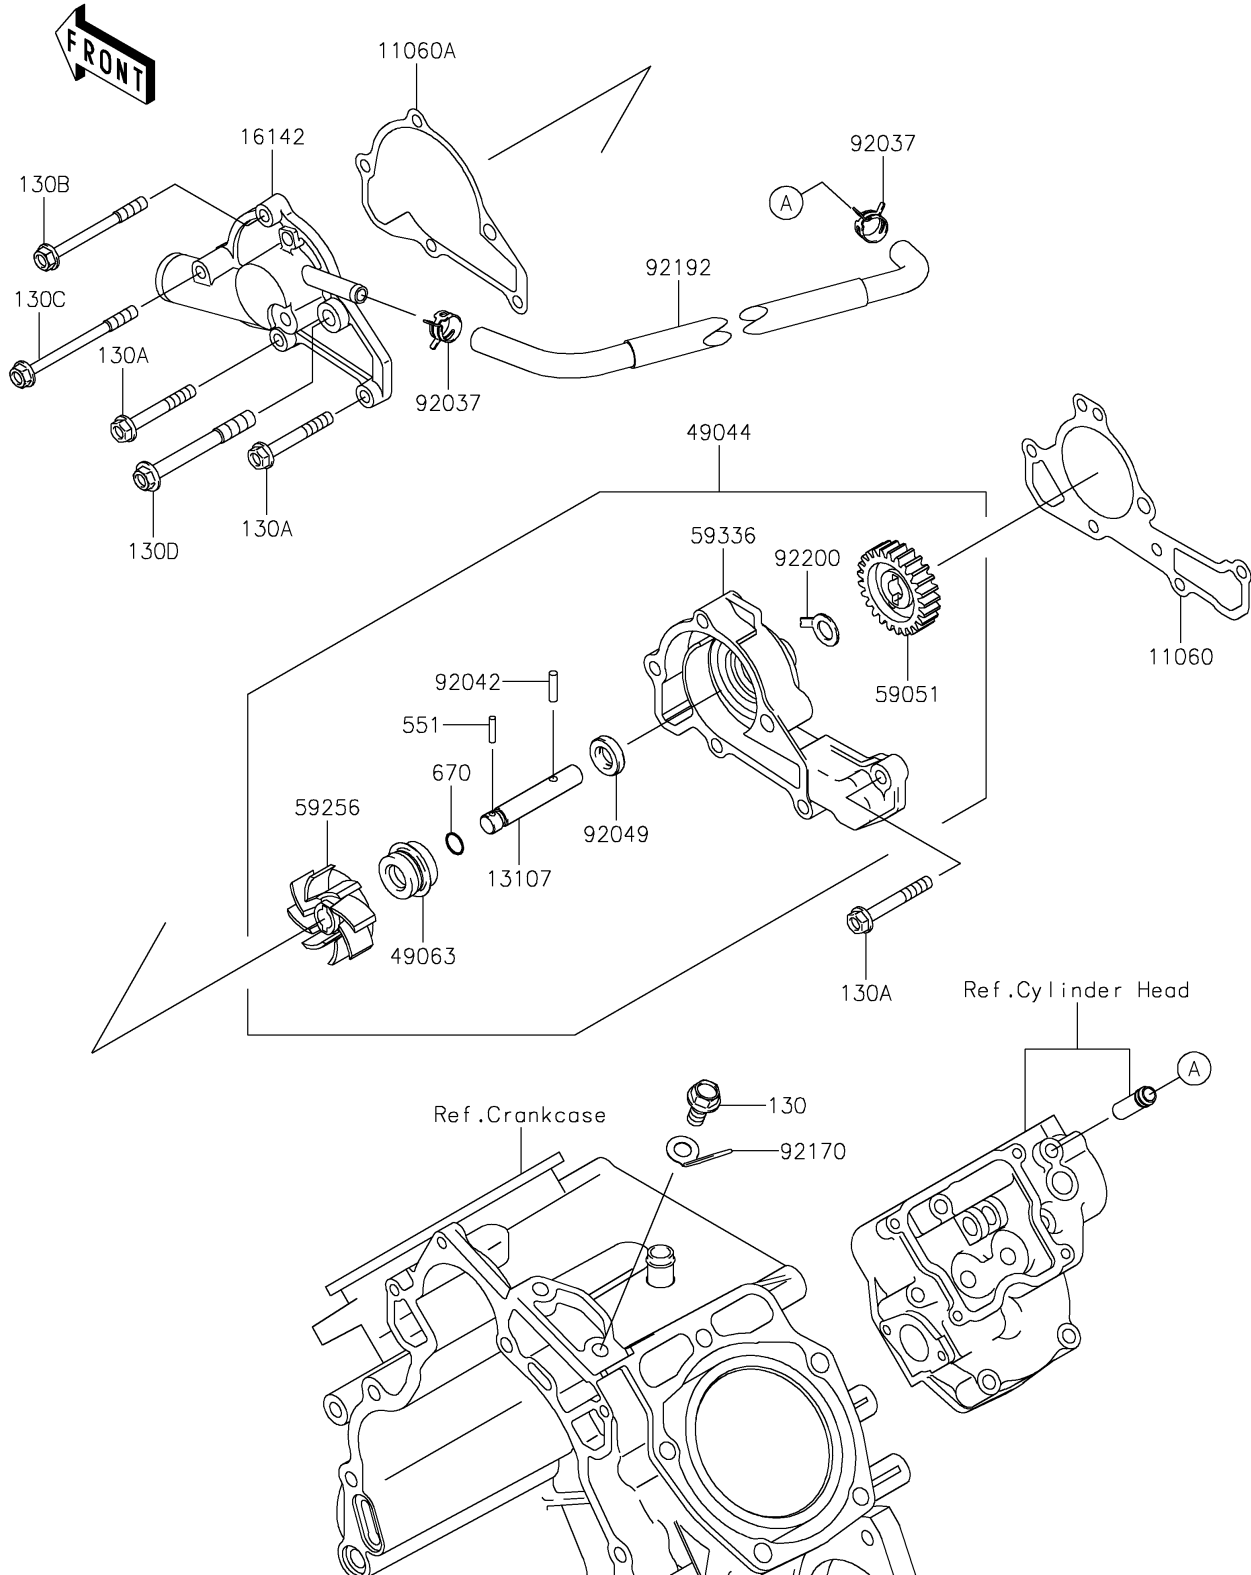

2021 MULE 4000 TRANS™ PARTS DIAGRAM

Water Pump

E3031

2021 MULE 4000 TRANS™ PARTS LIST

Water Pump

ITEM NAME	PART NUMBER	QUANTITY
GASKET,PUMP CASE (Ref # 11060)	11060-2450	1
GASKET,PUMP COVER (Ref # 11060A)	11060-2451	1
SHAFT,IMPELLER (Ref # 13107)	13107-2097	1
COVER-PUMP (Ref # 16142)	16142-0729	1
PUMP-WATER (Ref # 49044)	49044-2066	1
SEAL-MECHANICAL (Ref # 49063)	49063-0002	1
GEAR-SPUR (Ref # 59051)	59051-2113	1
IMPELLER (Ref # 59256)	59256-2057	1
CASE-PUMP (Ref # 59336)	59336-2052	1
CLAMP,HOSE CLIP (Ref # 92037)	92037-1181	2
PIN,DOWEL,4X15.8 (Ref # 92042)	92042-014	1
SEAL-OIL (Ref # 92049)	92049-2111	1
CLAMP (Ref # 92170)	92170-2060	1
TUBE (Ref # 92192)	92192-2169	1
WASHER (Ref # 92200)	92200-2044	1
BOLT-FLANGED,8X16 (Ref # 130)	130BA0816	1
BOLT-FLANGED,6X45 (Ref # 130A)	130CA0645	3
BOLT-FLANGED,6X65 (Ref # 130B)	130CA0665	1
BOLT-FLANGED,6X75 (Ref # 130C)	130CA0675	1
BOLT-FLANGED,8X70 (Ref # 130D)	130CA0870	1
PIN-DOWEL,3X14 (Ref # 551)	551A0314	1
O RING,7MM (Ref # 670)	670B1507	1