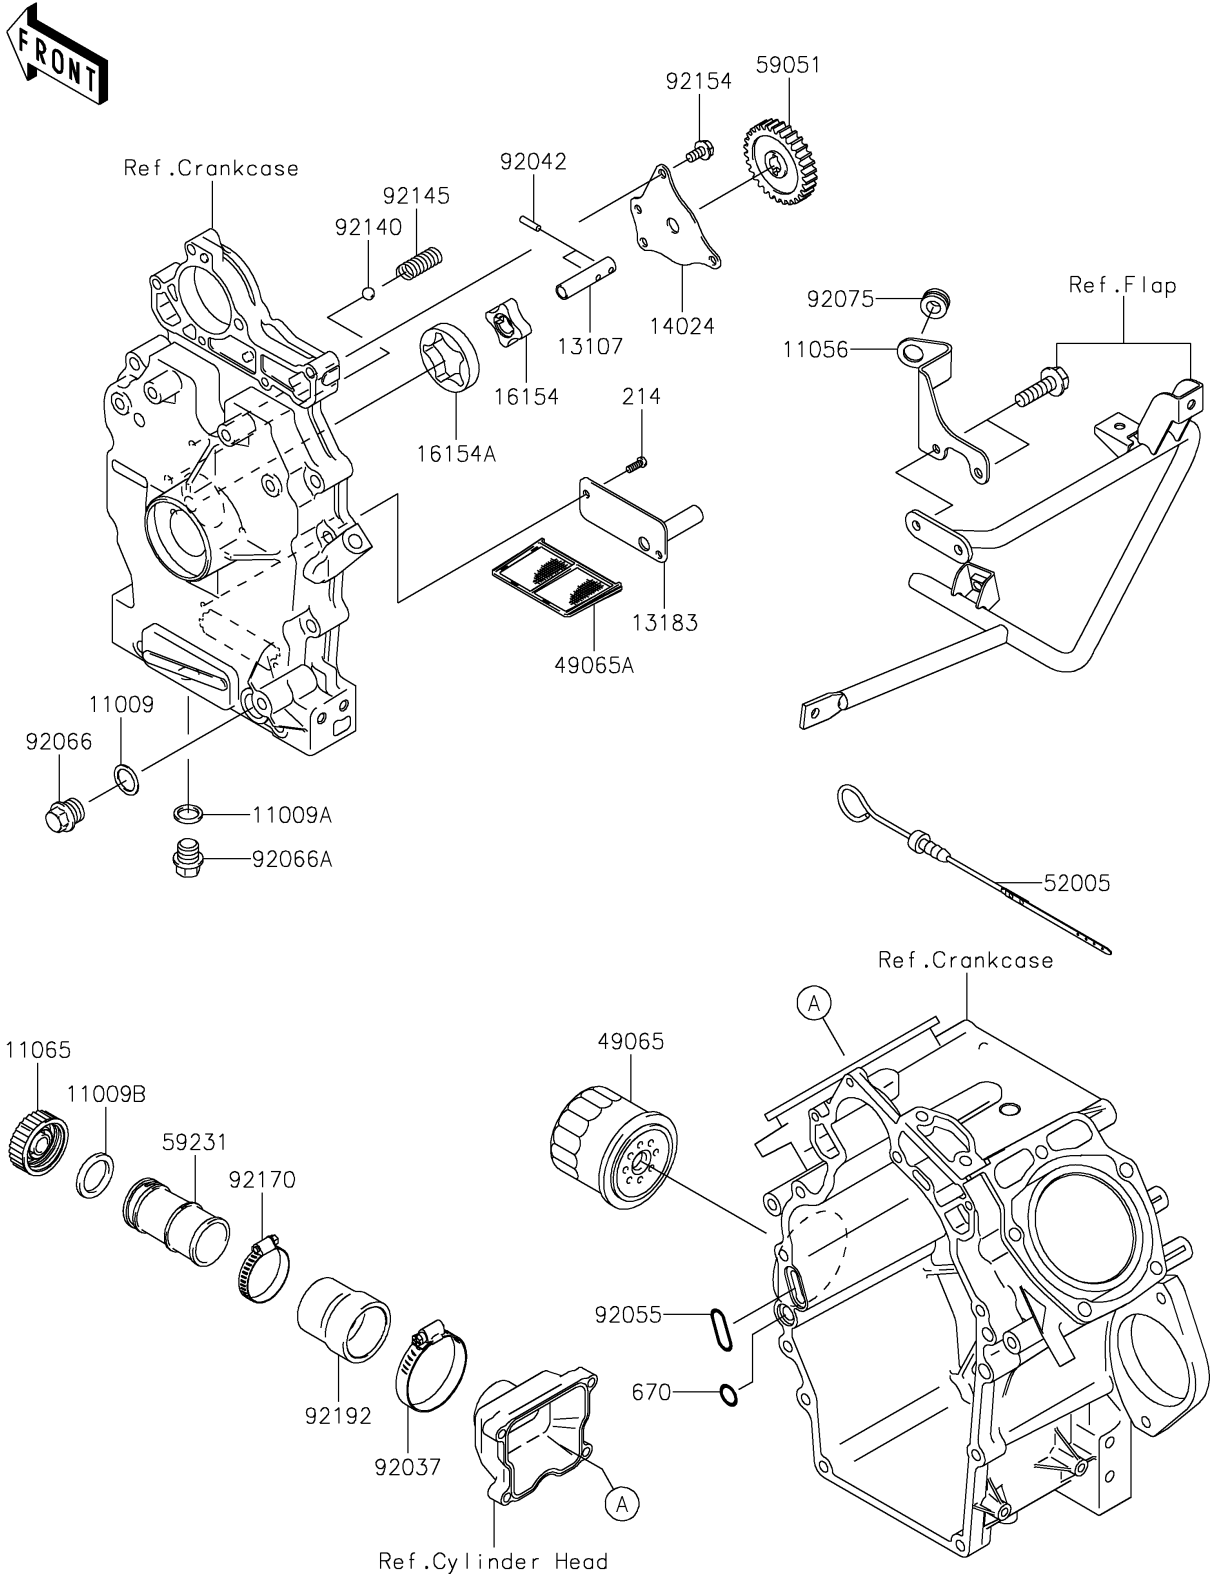

# 2021 MULE 4000 TRANS™ PARTS DIAGRAM

Oil Pump/Oil Filter

E1710

## 2021 MULE 4000 TRANS™ PARTS LIST

### Oil Pump/Oil Filter

ITEM NAME	PART NUMBER	QUANTITY
GASKET,16.2X22X1 (Ref # 11009)	11009-1467	1
GASKET (Ref # 11009A)	11009-2175	1
GASKET,OIL GAUGE (Ref # 11009B)	11009-2346	1
BRACKET,OIL PIPE (Ref # 11056)	11056-4081	1
CAP (Ref # 11065)	11065-1167	1
SHAFT,OIL PUMP (Ref # 13107)	13107-2296	1
PLATE (Ref # 13183)	13183-2419	1
COVER,OIL PUMP (Ref # 14024)	14024-2113	1
ROTOR-PUMP,IN (Ref # 16154)	16154-2053	1
ROTOR-PUMP,OUT (Ref # 16154A)	16154-2054	1
FILTER-OIL (Ref # 49065)	49065-2071	1
FILTER-OIL (Ref # 49065A)	49065-2072	1
GAUGE (Ref # 52005)	52005-0747	1
GEAR-SPUR (Ref # 59051)	59051-2114	1
FILLER (Ref # 59231)	59231-7501	1
CLAMP (Ref # 92037)	92037-506	1
PIN,DOWEL,4X15.8 (Ref # 92042)	92042-014	2
RING-O (Ref # 92055)	92055-2086	1
PLUG,16X11.5 (Ref # 92066)	92066-2251	1
PLUG,14X12 (Ref # 92066A)	92066-2253	1
DAMPER (Ref # 92075)	92075-1409	1
BALL,STEEL,13/32 (Ref # 92140)	92140-7003	1
SPRING (Ref # 92145)	92145-2132	1
BOLT,6X12 (Ref # 92154)	92154-2938	3
CLAMP (Ref # 92170)	92170-1036	1
TUBE (Ref # 92192)	92192-7502	1
SCREW-PAN+-,5X12 (Ref # 214)	214AA0512	2
O RING,11MM (Ref # 670)	670B2011	1