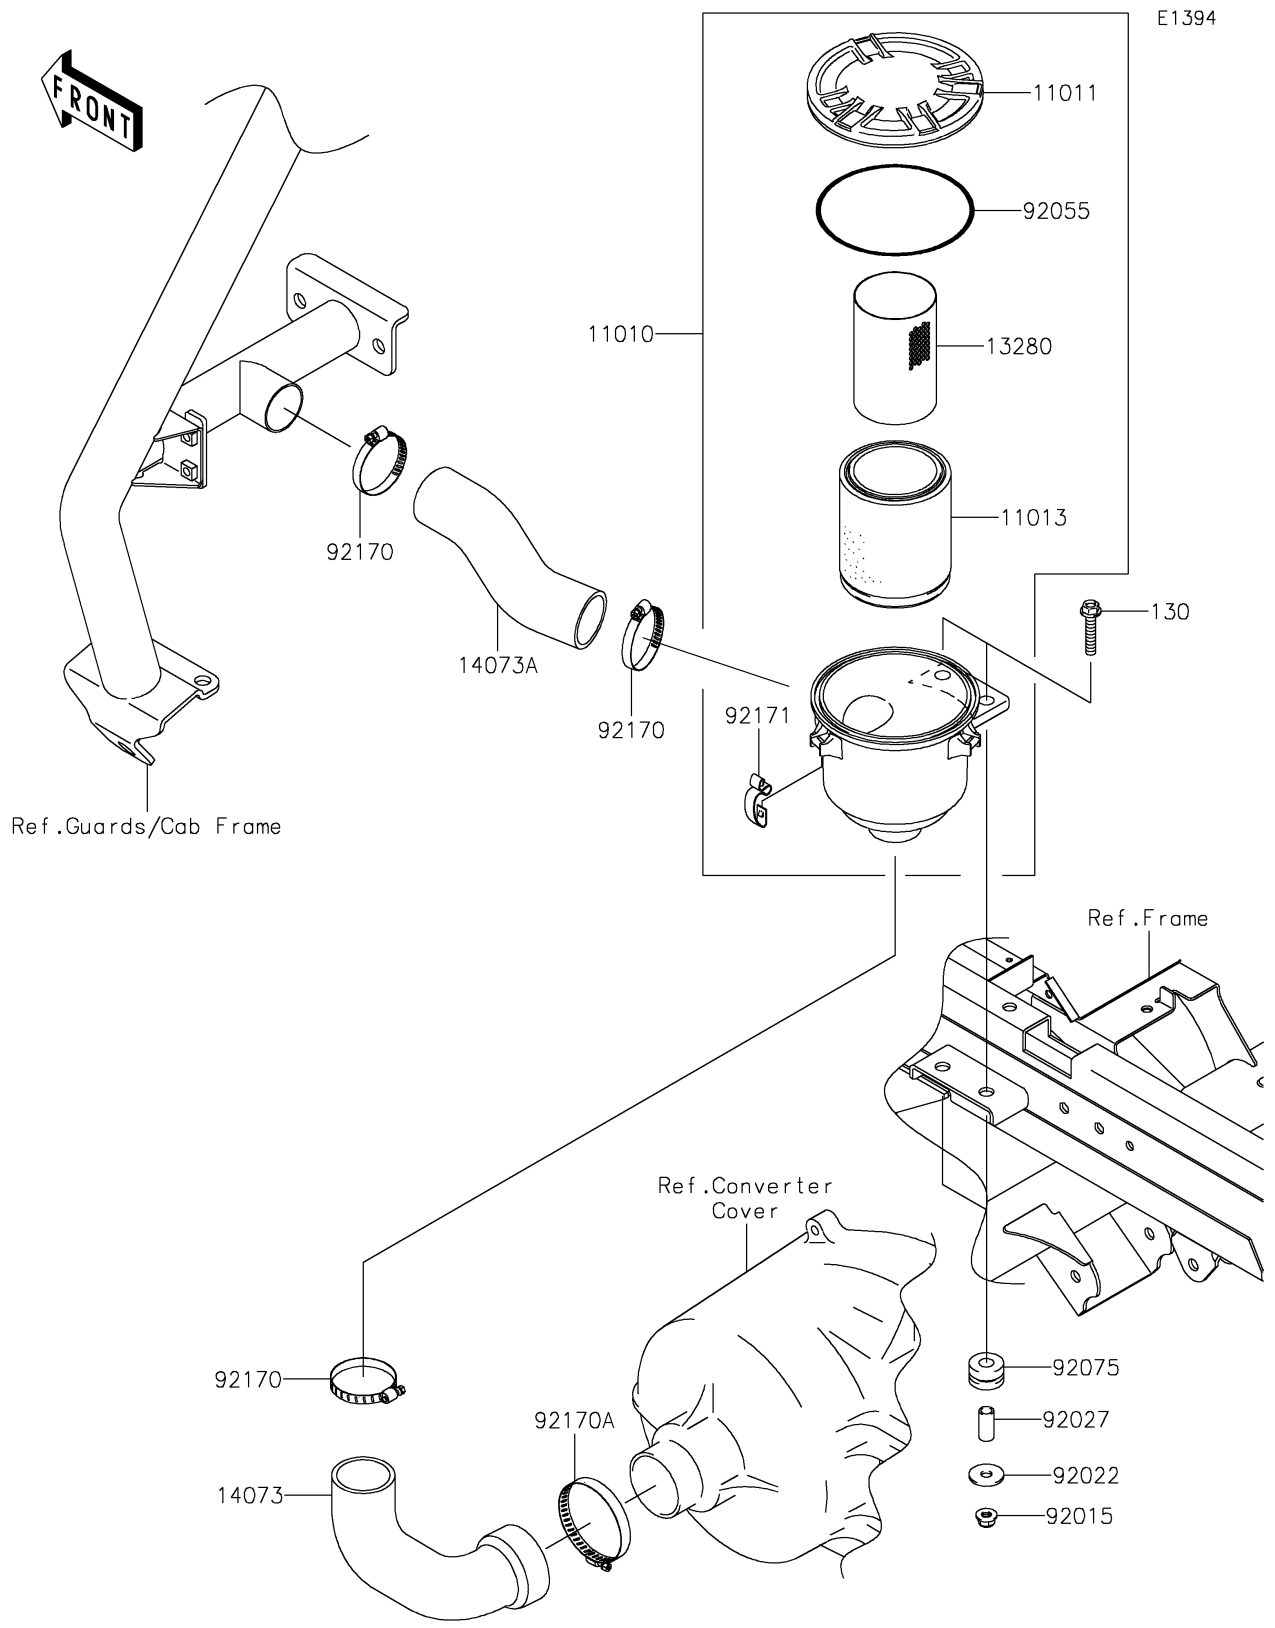

2021 MULE 4000 TRANS™ PARTS DIAGRAM

Air Cleaner-Belt Converter

2021 MULE 4000 TRANS™ PARTS LIST

Air Cleaner-Belt Converter

ITEM NAME	PART NUMBER	QUANTITY
FILTER-ASSY-AIR (Ref # 11010)	11010-0172	1
CASE-AIR FILTER,CAP (Ref # 11011)	11011-0135	1
ELEMENT-AIR FILTER (Ref # 11013)	11013-0037	1
HOLDER (Ref # 13280)	13280-0312	1
DUCT,AIR FILTER-CVT (Ref # 14073)	14073-0198	1
DUCT,BAR-AIR FILTER (Ref # 14073A)	14073-0237	1
NUT,8MM (Ref # 92015)	92015-1432	2
WASHER,9X28X2.3 (Ref # 92022)	92022-1632	2
COLLAR (Ref # 92027)	92027-4012	2
RING-O,122X4 (Ref # 92055)	92055-0167	1
DAMPER (Ref # 92075)	92075-1736	2
CLAMP (Ref # 92170)	92170-1674	3
CLAMP (Ref # 92170A)	92170-1764	1
CLAMP (Ref # 92171)	92171-0225	3
BOLT-FLANGED,8X40 (Ref # 130)	130BA0840	2