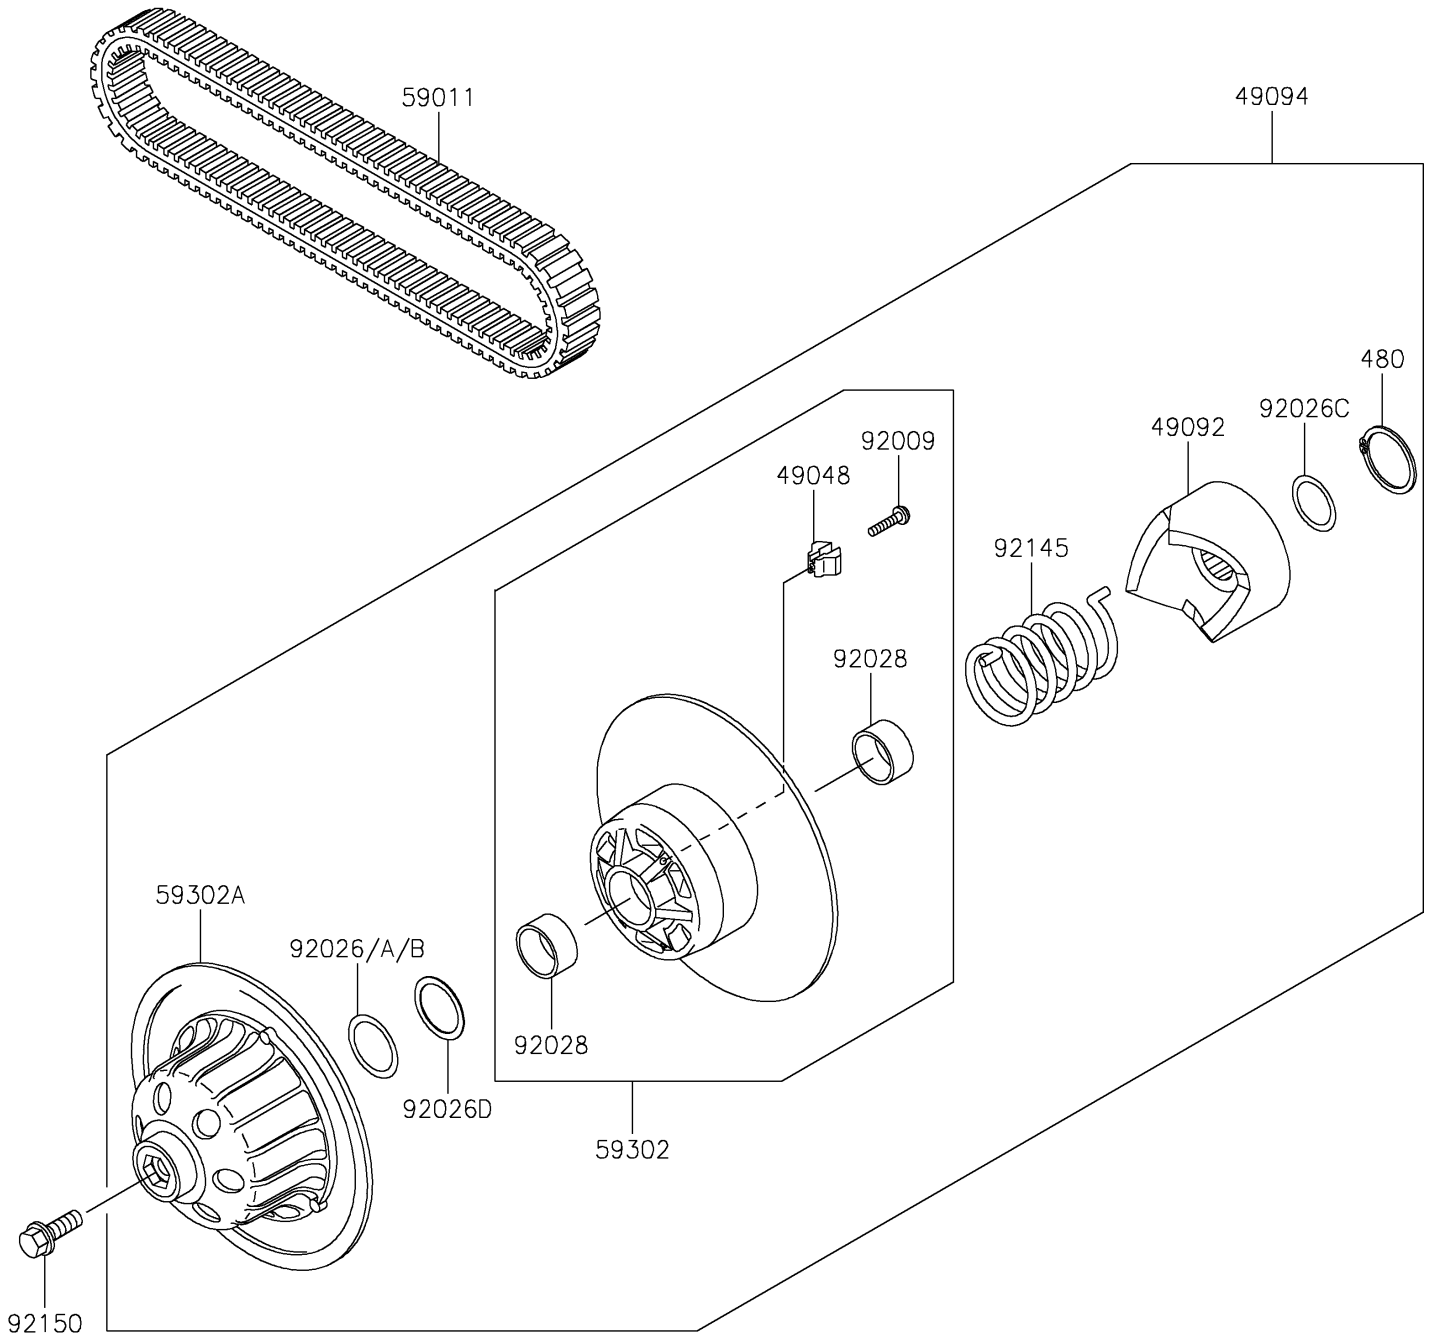

2021 MULE 4000 TRANS™ PARTS DIAGRAM

Driven Converter/Drive Belt

E1392

2021 MULE 4000 TRANS™ PARTS LIST

Driven Converter/Drive Belt

ITEM NAME	PART NUMBER	QUANTITY
SHOE (Ref # 49048)	49048-1060	3
RAMP (Ref # 49092)	49092-1068	1
CONVERTER-ASSY-DRIVEN (Ref # 49094)	49094-0045	1
BELT, CONVERTER (Ref # 59011)	59011-1077	1
SHEAVE-COMP, MOVABLE (Ref # 59302)	59302-0031	1
SHEAVE-COMP (Ref # 59302A)	59302-0032	1
SCREW, SHOE (Ref # 92009)	92009-1849	3
SPACER, 39X50X0.50 (Ref # 92026)	92026-1507	AR
SPACER, 39X50X0.60 (Ref # 92026A)	92026-1508	AR
SPACER, 39X50X0.80 (Ref # 92026B)	92026-1510	AR
SPACER, 34X44X0.80 (Ref # 92026C)	92026-1521	1
SPACER, 39X49.5X1.0 (Ref # 92026D)	92026-1603	1
BUSHING (Ref # 92028)	92028-1864	2
SPRING (Ref # 92145)	92145-1404	1
BOLT, 12X35 (Ref # 92150)	92150-1009	1
CIRCLIP-TYPE-C, 34MM (Ref # 480)	480J3400	1