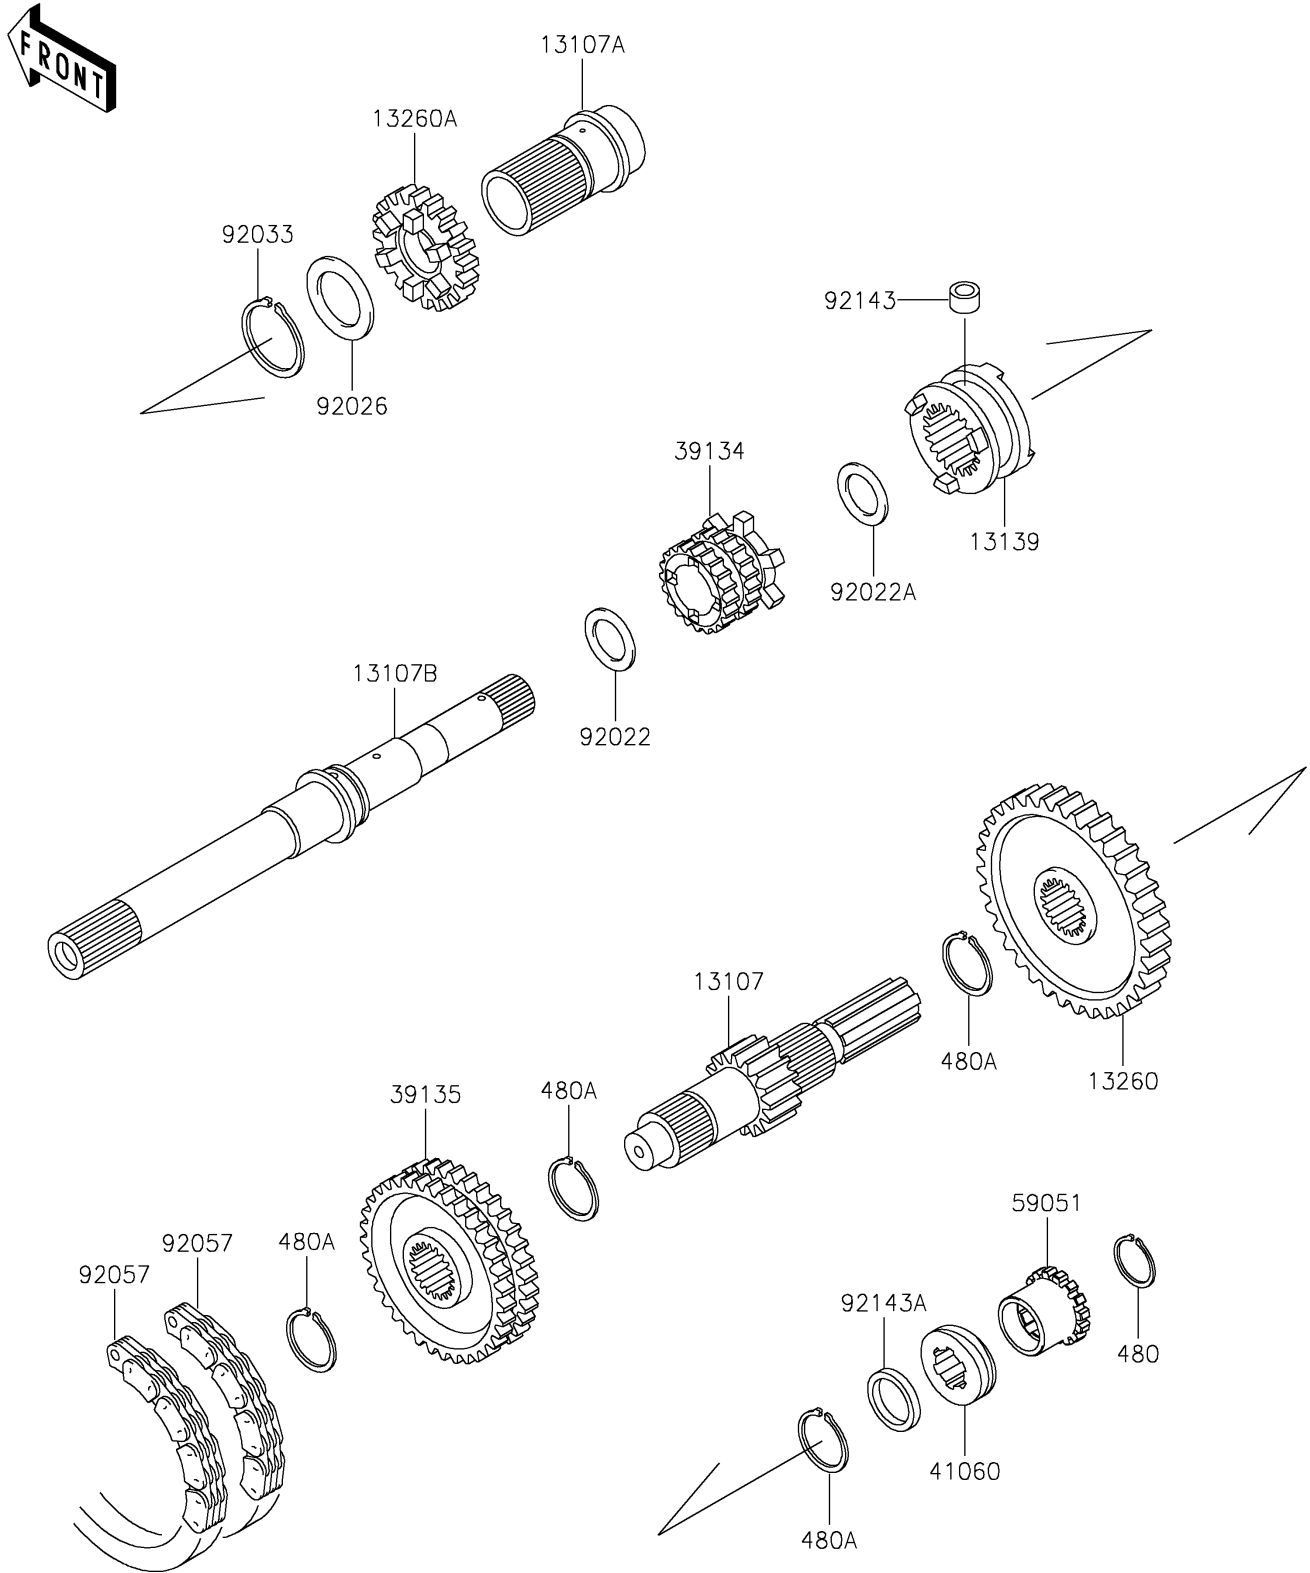

2021 MULE 4000 TRANS™ PARTS DIAGRAM

Transmission

E1361

2021 MULE 4000 TRANS™ PARTS LIST

Transmission

ITEM NAME	PART NUMBER	QUANTITY
SHAFT,COUNTER (Ref # 13107)	13107-0191	1
SHAFT,INPUT OUTER (Ref # 13107A)	13107-1315	1
SHAFT,INPUT (Ref # 13107B)	13107-1471	1
SHIFTER,FR/RR (Ref # 13139)	13139-1072	1
GEAR,OUTPUT REVERSE,51T (Ref # 13260)	13260-1288	1
GEAR,INPUT 28T (Ref # 13260A)	13260-1462	1
SPROCKET-DRIVE,20T (Ref # 39134)	39134-1055	1
SPROCKET-DRIVEN,41T (Ref # 39135)	39135-1055	1
GEAR-METER SCREW (Ref # 41060)	41060-1147	1
GEAR-SPUR,15T (Ref # 59051)	59051-0086	1
WASHER,25.3X33X1 (Ref # 92022)	92022-1109	1
WASHER,22.3X33X1.0 (Ref # 92022A)	92022-1573	1
SPACER,35.3X44X0.5 (Ref # 92026)	92026-1375	1
RING-SNAP (Ref # 92033)	92033-1269	1
CHAIN,REVERSE,81RH2520,54L (Ref # 92057)	92057-1364	2
COLLAR,8X14X10.5 (Ref # 92143)	92143-1497	1
COLLAR,25X32X4.5 (Ref # 92143A)	92143-1597	1
CIRCLIP-TYPE-C,25MM (Ref # 480)	480J2500	1
CIRCLIP-TYPE-C,30MM (Ref # 480A)	480J3000	4