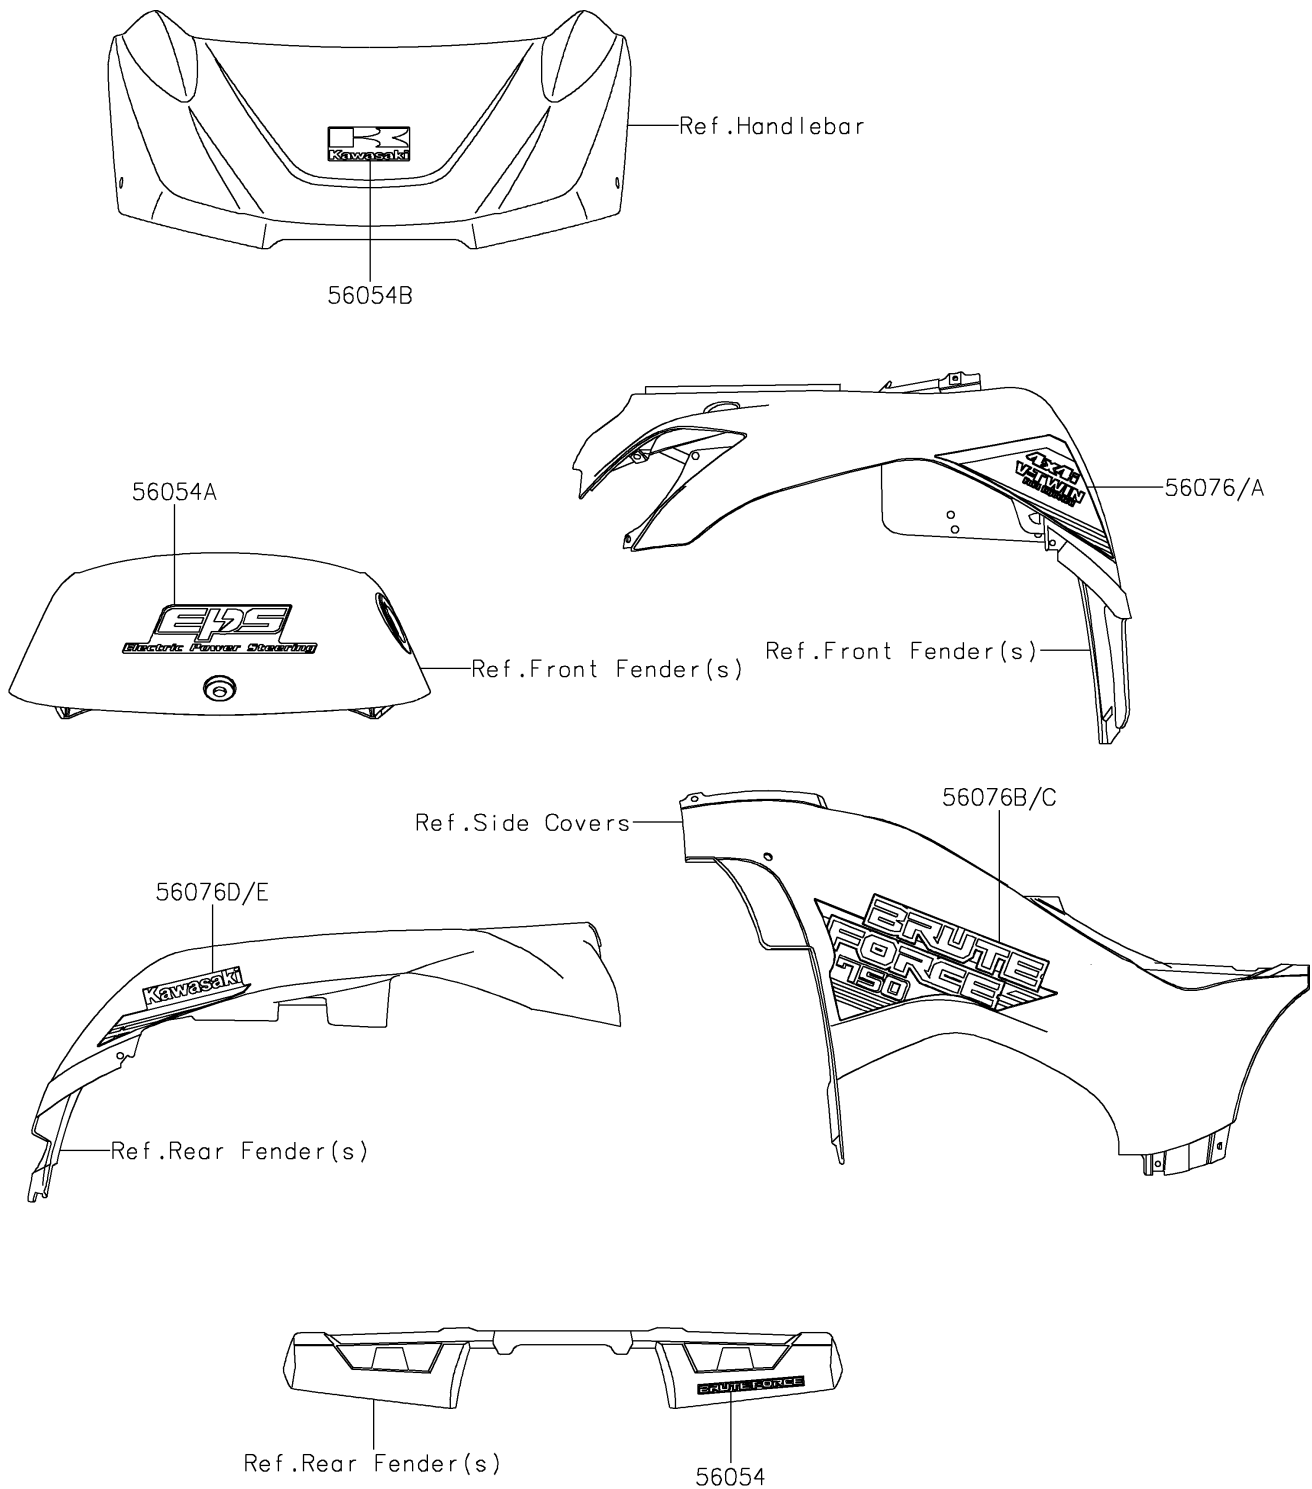

2021 BRUTE FORCE® 750 4x4i EPS PARTS DIAGRAM

Decals(Black)(GMFNN)

F2861A

2021 BRUTE FORCE® 750 4x4i EPS PARTS LIST

Decals(Black)(GMFNN)

ITEM NAME	PART NUMBER	QUANTITY
MARK,RR FENDER,BRUTE FORCE (Ref # 56054)	56054-0755	1
MARK,TOP COVER,EPS (Ref # 56054A)	56054-0758	1
MARK,HANDLE COVER,K (Ref # 56054B)	56054-2252	1
PATTERN,FR FENDER,LH (Ref # 56076)	56076-1335	1
PATTERN,FR FENDER,RH (Ref # 56076A)	56076-1336	1
PATTERN,SIDE COVER,LH (Ref # 56076B)	56076-1337	1
PATTERN,SIDE COVER,RH (Ref # 56076C)	56076-1338	1
PATTERN,RR FENDER,LH (Ref # 56076D)	56076-1339	1
PATTERN,RR FENDER,RH (Ref # 56076E)	56076-1340	1