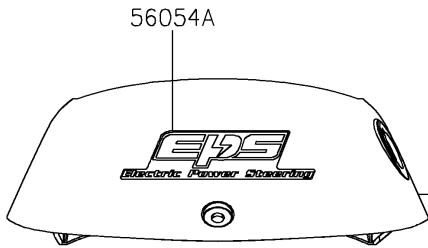

# 2021 BRUTE FORCE® 750 4x4i EPS PARTS DIAGRAM

Decals(White)(GMFNN)

F2861

## 2021 BRUTE FORCE® 750 4x4i EPS PARTS LIST

Decals(White)(GMFNN)

ITEM NAME	PART NUMBER	QUANTITY
MARK,RR FENDER,BRUTE FORCE (Ref # 56054)	56054-0755	1
MARK,TOP COVER,EPS (Ref # 56054A)	56054-0758	1
MARK,HANDLE COVER,K (Ref # 56054B)	56054-2254	1
PATTERN,FR FENDER,LH (Ref # 56076)	56076-1341	1
PATTERN,FR FENDER,RH (Ref # 56076A)	56076-1342	1
PATTERN,SIDE COVER,LH (Ref # 56076B)	56076-1343	1
PATTERN,SIDE COVER,RH (Ref # 56076C)	56076-1344	1
PATTERN,RR FENDER,LH (Ref # 56076D)	56076-1345	1
PATTERN,RR FENDER,RH (Ref # 56076E)	56076-1346	1