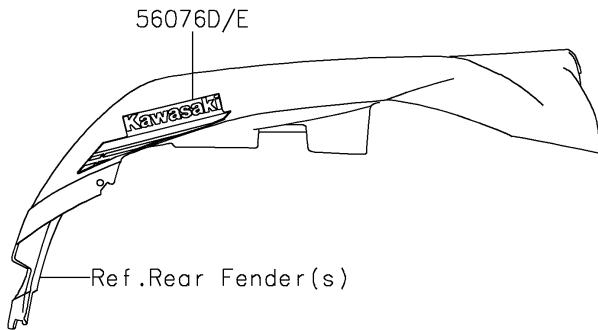

# 2021 BRUTE FORCE® 750 4x4i EPS PARTS DIAGRAM

Decals(White)(GMFNN)

F2861

## 2021 BRUTE FORCE® 750 4x4i EPS PARTS LIST

Decals(White)(GMFNN)

ITEM NAME	PART NUMBER	QUANTITY
MARK,RR FENDER,BRUTE FORCE (Ref # 56054)	56054-0755	1
MARK,TOP COVER,EPS (Ref # 56054A)	56054-0758	1
MARK,HANDLE COVER,K (Ref # 56054B)	56054-2254	1
PATTERN,FR FENDER,LH (Ref # 56076)	56076-1341	1
PATTERN,FR FENDER,RH (Ref # 56076A)	56076-1342	1
PATTERN,SIDE COVER,LH (Ref # 56076B)	56076-1343	1
PATTERN,SIDE COVER,RH (Ref # 56076C)	56076-1344	1
PATTERN,RR FENDER,LH (Ref # 56076D)	56076-1345	1
PATTERN,RR FENDER,RH (Ref # 56076E)	56076-1346	1