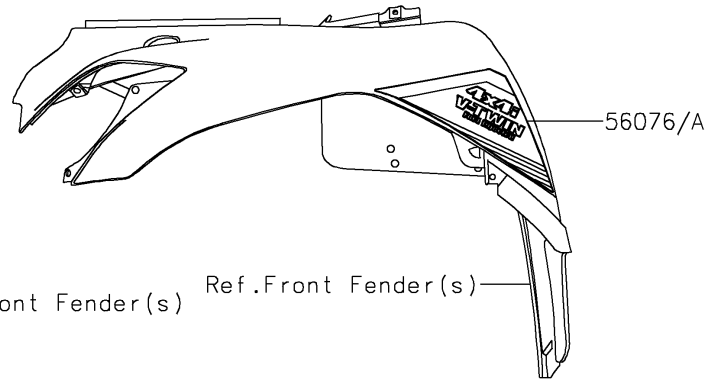

# 2021 BRUTE FORCE® 750 4x4i EPS PARTS DIAGRAM

Decals(White)(GMFNN)

F2861

## 2021 BRUTE FORCE® 750 4x4i EPS PARTS LIST

Decals(White)(GMFNN)

ITEM NAME	PART NUMBER	QUANTITY
MARK,RR FENDER,BRUTE FORCE (Ref # 56054)	56054-0755	1
MARK,TOP COVER,EPS (Ref # 56054A)	56054-0758	1
MARK,HANDLE COVER,K (Ref # 56054B)	56054-2254	1
PATTERN,FR FENDER,LH (Ref # 56076)	56076-1341	1
PATTERN,FR FENDER,RH (Ref # 56076A)	56076-1342	1
PATTERN,SIDE COVER,LH (Ref # 56076B)	56076-1343	1
PATTERN,SIDE COVER,RH (Ref # 56076C)	56076-1344	1
PATTERN,RR FENDER,LH (Ref # 56076D)	56076-1345	1
PATTERN,RR FENDER,RH (Ref # 56076E)	56076-1346	1