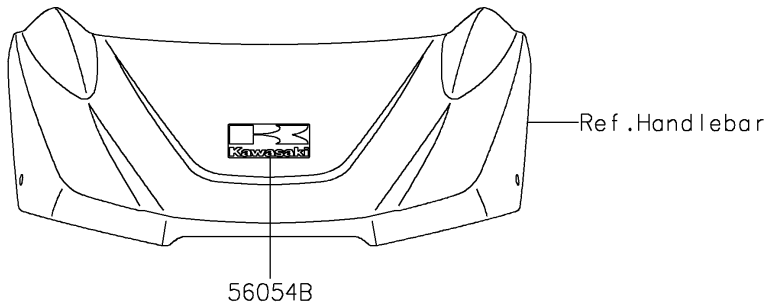

# 2021 BRUTE FORCE® 750 4x4i EPS PARTS DIAGRAM

Decals(White)(GMFNN)

F2861

## 2021 BRUTE FORCE® 750 4x4i EPS PARTS LIST

Decals(White)(GMFNN)

ITEM NAME	PART NUMBER	QUANTITY
MARK,RR FENDER,BRUTE FORCE (Ref # 56054)	56054-0755	1
MARK,TOP COVER,EPS (Ref # 56054A)	56054-0758	1
MARK,HANDLE COVER,K (Ref # 56054B)	56054-2254	1
PATTERN,FR FENDER,LH (Ref # 56076)	56076-1341	1
PATTERN,FR FENDER,RH (Ref # 56076A)	56076-1342	1
PATTERN,SIDE COVER,LH (Ref # 56076B)	56076-1343	1
PATTERN,SIDE COVER,RH (Ref # 56076C)	56076-1344	1
PATTERN,RR FENDER,LH (Ref # 56076D)	56076-1345	1
PATTERN,RR FENDER,RH (Ref # 56076E)	56076-1346	1