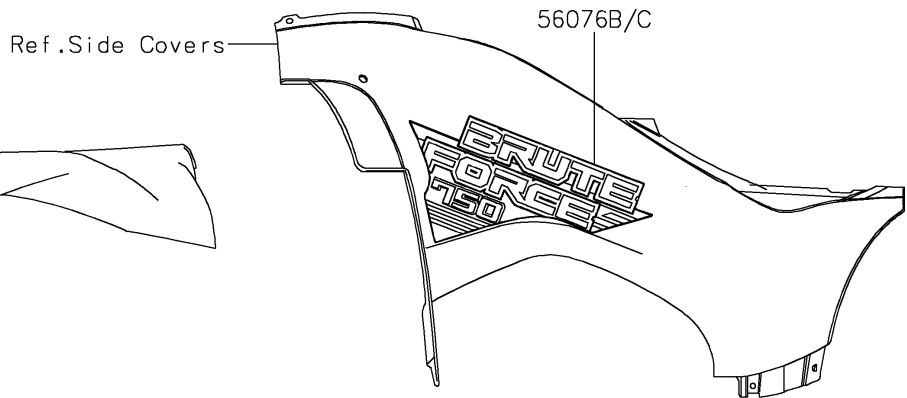

# 2021 BRUTE FORCE® 750 4x4i EPS PARTS DIAGRAM

Decals(White)(GMFNN)

F2861

## 2021 BRUTE FORCE® 750 4x4i EPS PARTS LIST

Decals(White)(GMFNN)

ITEM NAME	PART NUMBER	QUANTITY
MARK,RR FENDER,BRUTE FORCE (Ref # 56054)	56054-0755	1
MARK,TOP COVER,EPS (Ref # 56054A)	56054-0758	1
MARK,HANDLE COVER,K (Ref # 56054B)	56054-2254	1
PATTERN,FR FENDER,LH (Ref # 56076)	56076-1341	1
PATTERN,FR FENDER,RH (Ref # 56076A)	56076-1342	1
PATTERN,SIDE COVER,LH (Ref # 56076B)	56076-1343	1
PATTERN,SIDE COVER,RH (Ref # 56076C)	56076-1344	1
PATTERN,RR FENDER,LH (Ref # 56076D)	56076-1345	1
PATTERN,RR FENDER,RH (Ref # 56076E)	56076-1346	1