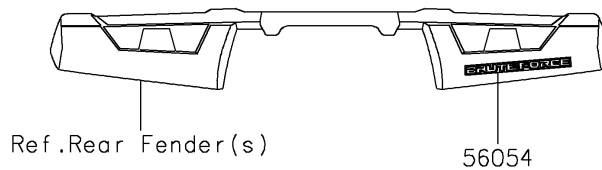

# 2021 BRUTE FORCE® 750 4x4i EPS PARTS DIAGRAM

Decals(White)(GMFNN)

F2861

## 2021 BRUTE FORCE® 750 4x4i EPS PARTS LIST

Decals(White)(GMFNN)

ITEM NAME	PART NUMBER	QUANTITY
MARK,RR FENDER,BRUTE FORCE (Ref # 56054)	56054-0755	1
MARK,TOP COVER,EPS (Ref # 56054A)	56054-0758	1
MARK,HANDLE COVER,K (Ref # 56054B)	56054-2254	1
PATTERN,FR FENDER,LH (Ref # 56076)	56076-1341	1
PATTERN,FR FENDER,RH (Ref # 56076A)	56076-1342	1
PATTERN,SIDE COVER,LH (Ref # 56076B)	56076-1343	1
PATTERN,SIDE COVER,RH (Ref # 56076C)	56076-1344	1
PATTERN,RR FENDER,LH (Ref # 56076D)	56076-1345	1
PATTERN,RR FENDER,RH (Ref # 56076E)	56076-1346	1