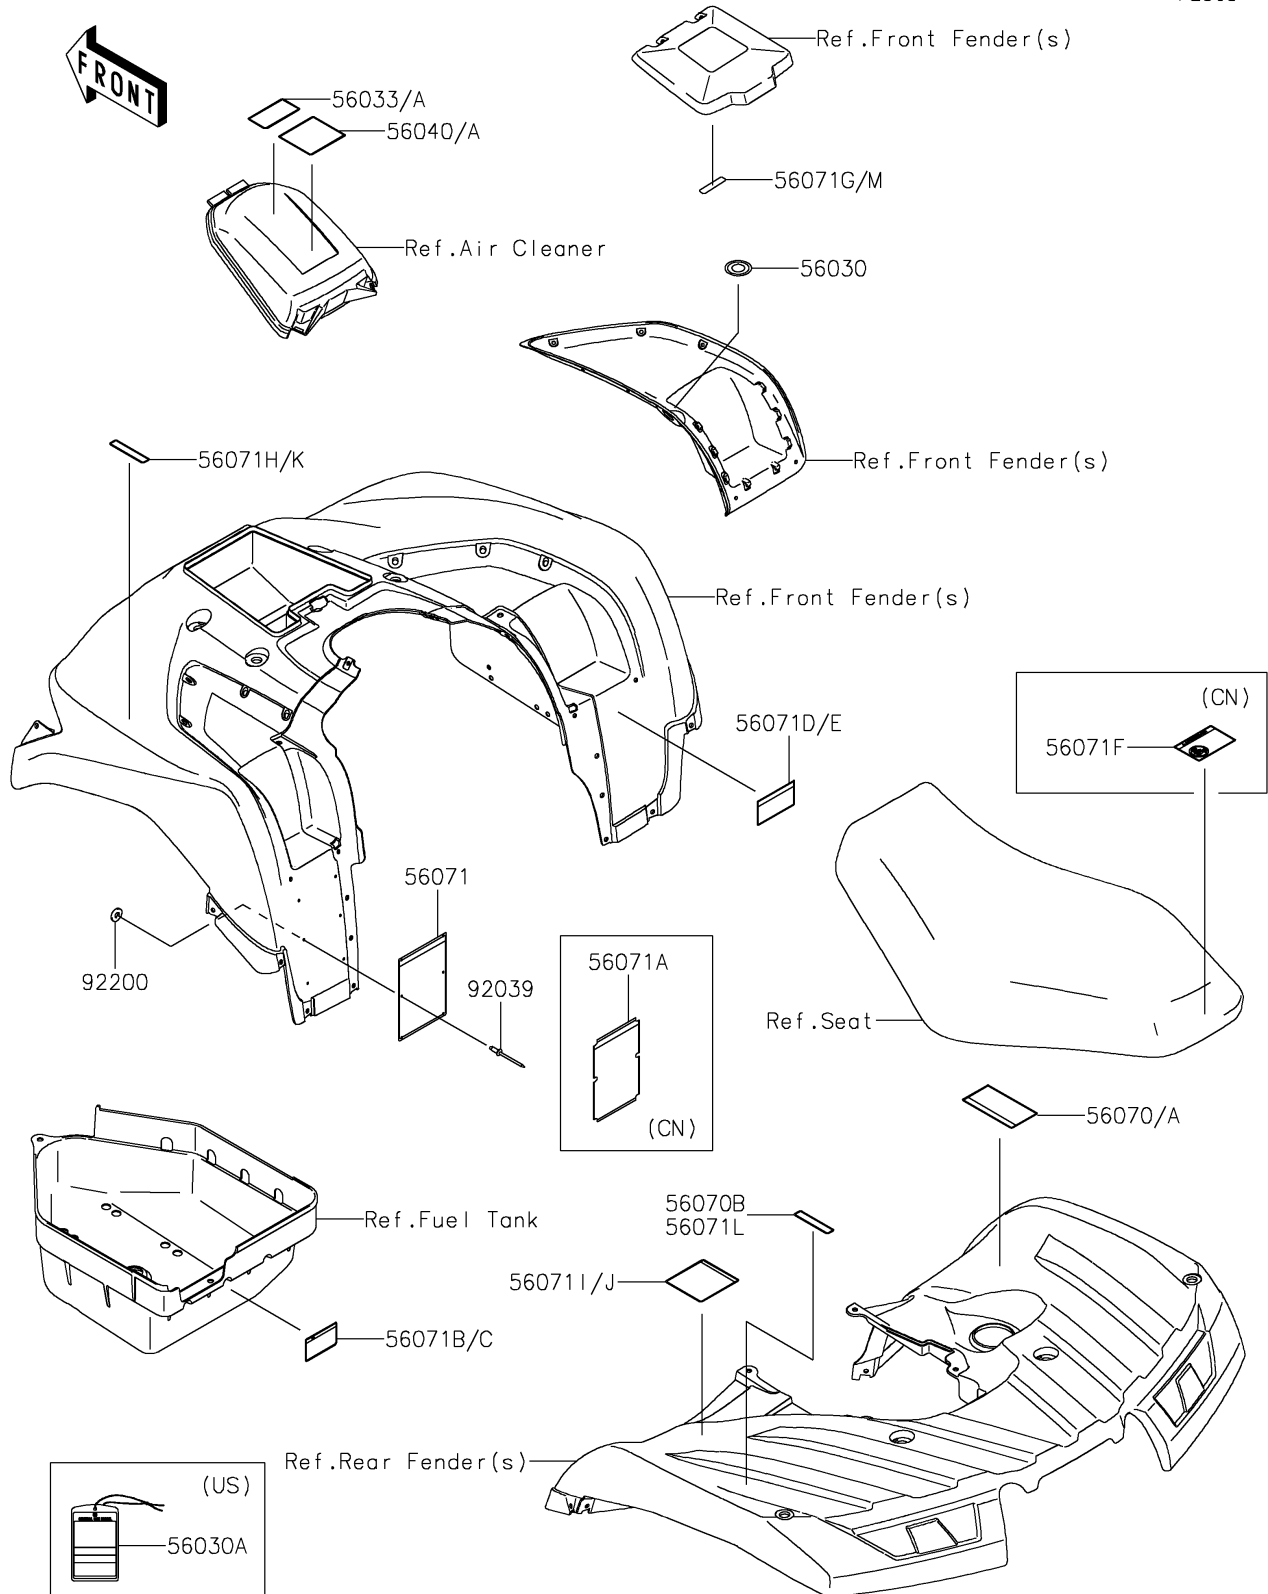

# 2021 BRUTE FORCE® 750 4x4i EPS PARTS DIAGRAM

Labels

F2860

## 2021 BRUTE FORCE® 750 4x4i EPS PARTS LIST

### Labels

ITEM NAME	PART NUMBER	QUANTITY
LABEL,IGNITION SWITCH (Ref # 56030)	56030-0018	1
LABEL,HANGTAG (Ref # 56030A)	56030-0194	1
LABEL-MANUAL,AIR CLEANER (Ref # 56033)	56033-0064	1
LABEL-MANUAL,AIR CLEANER (Ref # 56033A)	56033-0308	1
LABEL-WARNING,UNDER 16 (Ref # 56040)	56040-1276	1
LABEL-WARNING,AGE (Ref # 56040A)	56040-1325	1
LABEL-WARNING,DRIVE BELT (Ref # 56070)	56070-0038	1
LABEL-WARNING,DRIVE BELT (Ref # 56070A)	56070-0039	1
LABEL-WARNING,MAXIMUM LOAD (Ref # 56070B)	56070-0041	1
LABEL-WARNING,SERIOUS INJURY (Ref # 56071)	56071-0057	1
LABEL-WARNING,GENERAL (Ref # 56071A)	56071-0059	1
LABEL-WARNING,TOWING (Ref # 56071B)	56071-0079	1
LABEL-WARNING,TRAILER TOWING (Ref # 56071C)	56071-0080	1
LABEL-WARNING,SHIFT LEVER (Ref # 56071D)	56071-0090	1
LABEL-WARNING,SHIFT LEVER (Ref # 56071E)	56071-0092	1
LABEL-WARNING,NO PASSENGER (Ref # 56071F)	56071-0097	1
LABEL-WARNING,STORAGE (Ref # 56071G)	56071-0199	1
LABEL-WARNING,MAX LOAD 40KG (Ref # 56071H)	56071-0200	1
LABEL-WARNING,TIRE&LOAD (Ref # 56071I)	56071-0484	1
LABEL-WARNING,TIRE&LOAD (Ref # 56071J)	56071-0485	1
RIVET,3.2X8 (Ref # 92039)	92039-3763	6
WASHER,3.5X8X1 (Ref # 92200)	92200-1251	6