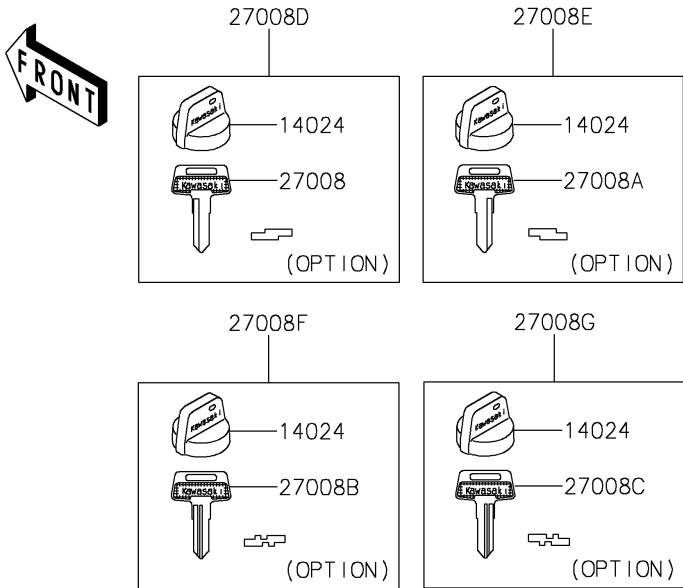

2021 BRUTE FORCE® 750 4x4i EPS PARTS DIAGRAM

Ignition Switch

F2770