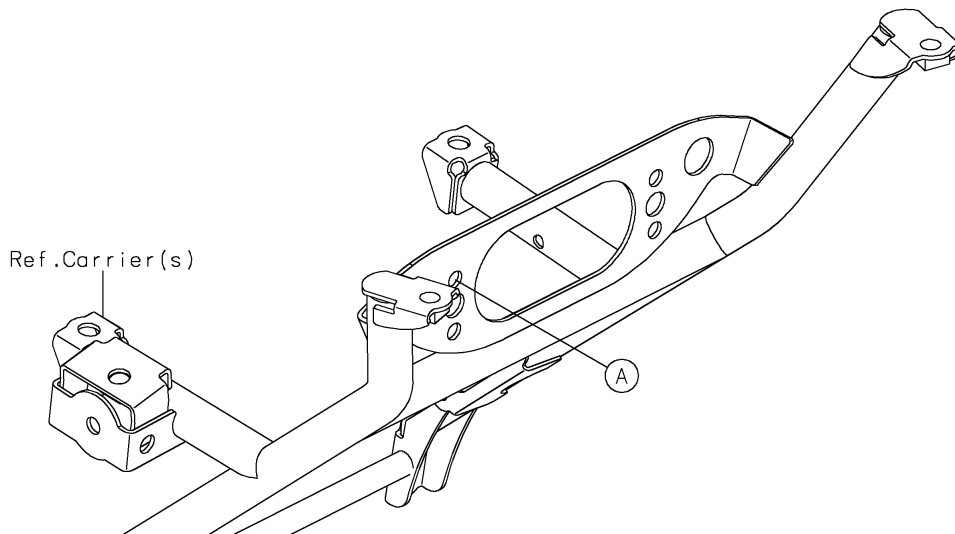

2021 BRUTE FORCE® 750 4x4i EPS PARTS DIAGRAM

Taillight(s)

F2720

2021 BRUTE FORCE® 750 4x4i EPS PARTS LIST

Taillight(s)

ITEM NAME	PART NUMBER	QUANTITY
BRACKET,TAIL LAMP (Ref # 11051)	11051-1870	1
GASKET,TAIL LAMP LENS (Ref # 11061)	11061-0055	1
LAMP-ASSY-TAIL (Ref # 23024)	23024-0302	1
LENS,TAIL LAMP (Ref # 23026)	23026-1230	1
BULB,12V 21/5W (Ref # 92069)	92069-063	1
DAMPER,TAIL LAMP (Ref # 92160)	92160-1053	2
SCREW-PAN-CROS,4X40 (Ref # 220)	220AA0440	2