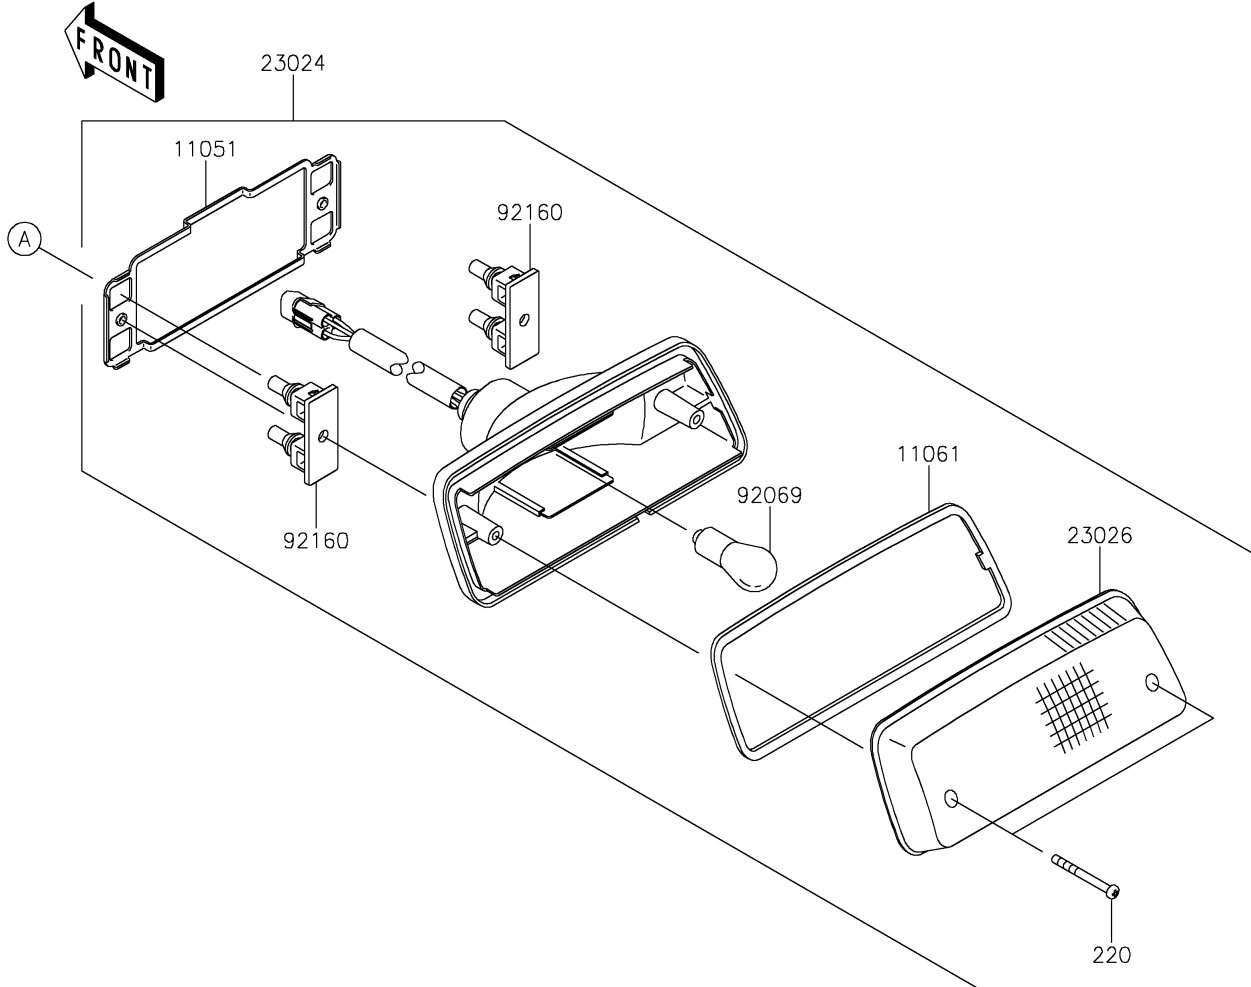

2021 BRUTE FORCE® 750 4x4i EPS PARTS DIAGRAM

Taillight(s)

F2720

2021 BRUTE FORCE® 750 4x4i EPS PARTS LIST

Taillight(s)

ITEM NAME	PART NUMBER	QUANTITY
BRACKET,TAIL LAMP (Ref # 11051)	11051-1870	1
GASKET,TAIL LAMP LENS (Ref # 11061)	11061-0055	1
LAMP-ASSY-TAIL (Ref # 23024)	23024-0302	1
LENS,TAIL LAMP (Ref # 23026)	23026-1230	1
BULB,12V 21/5W (Ref # 92069)	92069-063	1
DAMPER,TAIL LAMP (Ref # 92160)	92160-1053	2
SCREW-PAN-CROS,4X40 (Ref # 220)	220AA0440	2