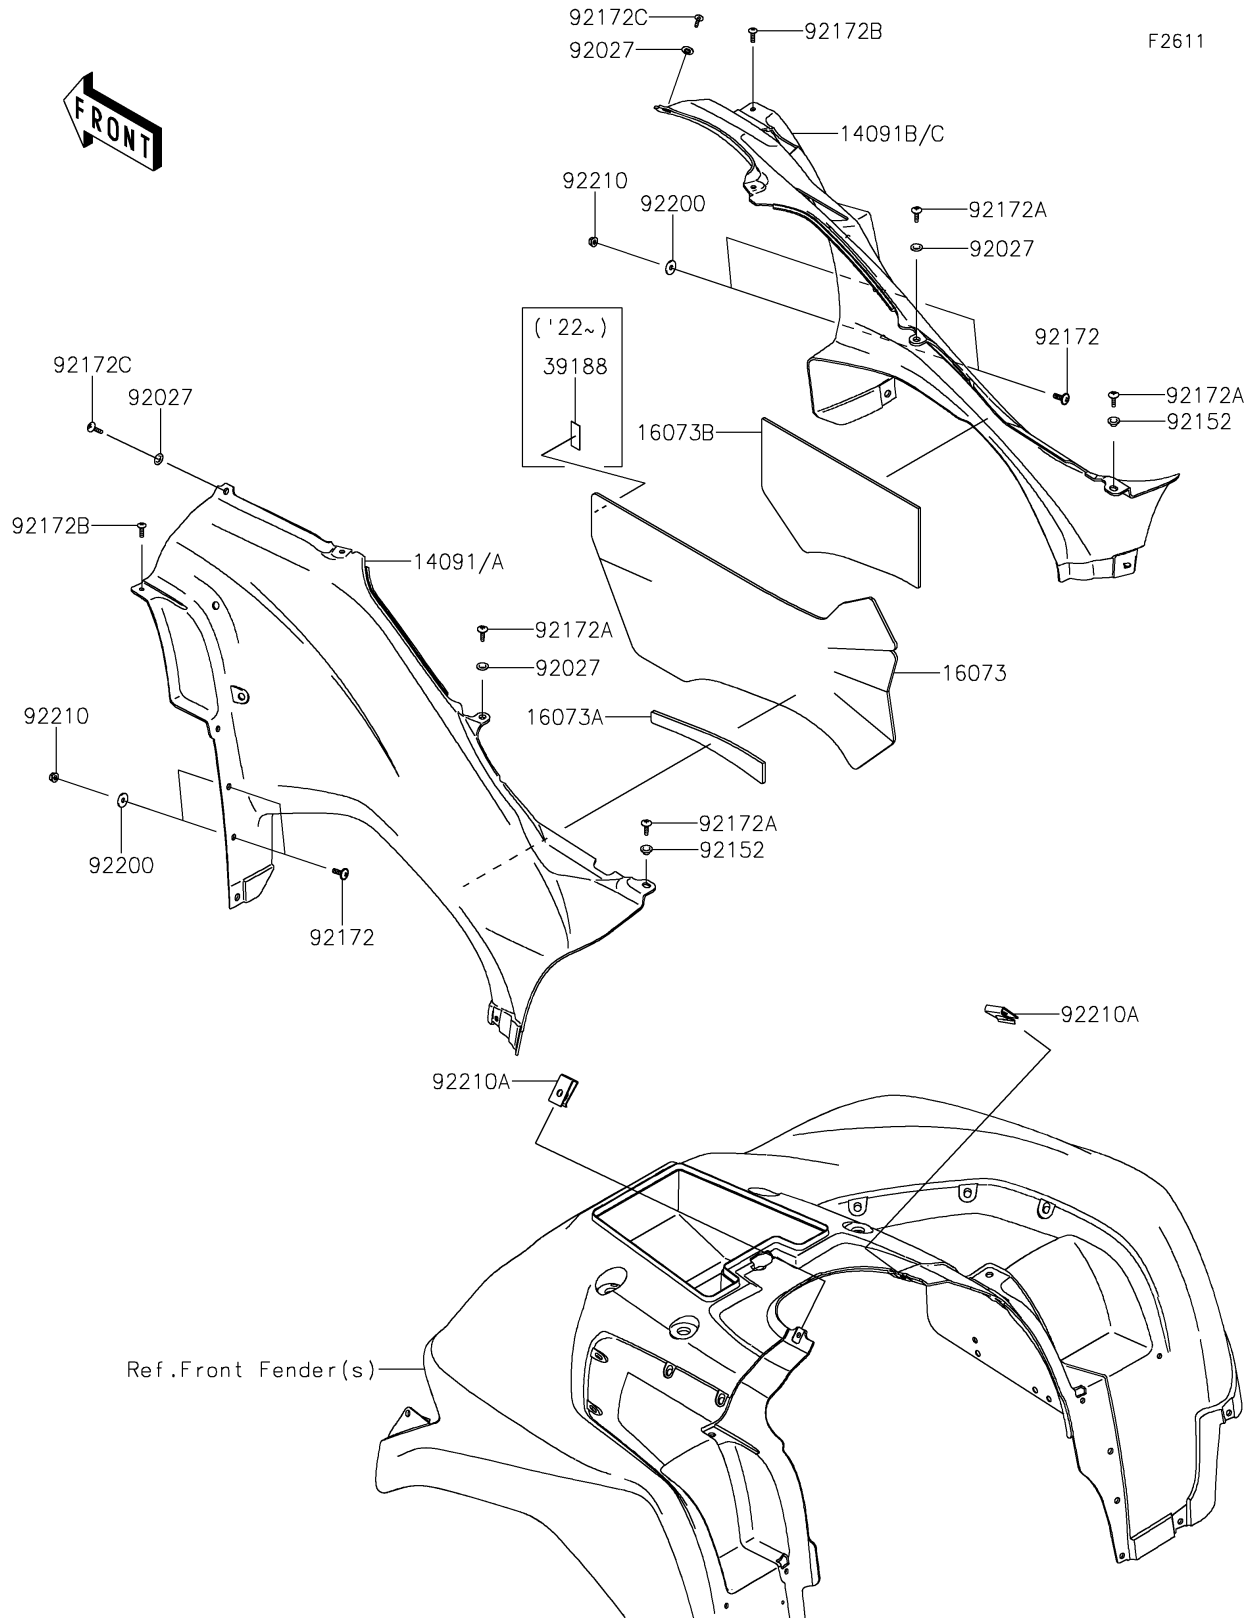

# 2021 BRUTE FORCE® 750 4x4i EPS PARTS DIAGRAM

Side Covers

## 2021 BRUTE FORCE® 750 4x4i EPS PARTS LIST

### Side Covers

ITEM NAME	PART NUMBER	QUANTITY
COVER,SIDE,LH,B. WHITE (Ref # 14091)	14091-0137-266	1
COVER,SIDE,LH,BLACK (Ref # 14091A)	14091-0137-839	1
COVER,SIDE,RH,B. WHITE (Ref # 14091B)	14091-0138-266	1
COVER,SIDE,RH,BLACK (Ref # 14091C)	14091-0138-839	1
INSULATOR,SIDE COVER,LH (Ref # 16073)	16073-0723	1
INSULATOR,SIDE COVER,OVERLAP (Ref # 16073A)	16073-0807	1
INSULATOR,SIDE COVER,RH (Ref # 16073B)	16073-0808	1
COLLAR (Ref # 92027)	92027-4020	4
COLLAR,6.3X8.3X7.2 (Ref # 92152)	92152-1865	2
SCREW,6X18 (Ref # 92172)	92172-0002	4
SCREW,6X16 (Ref # 92172A)	92172-0236	4
SCREW,5X18 (Ref # 92172B)	92172-0428	2
SCREW,TAPPING,6X20 (Ref # 92172C)	92172-0883	2
WASHER,6.5X20X1.6 (Ref # 92200)	92200-0283	4
NUT,LOCK,FLANGED,6MM (Ref # 92210)	92210-0303	4
NUT,LEAF SPRING,6MM (Ref # 92210A)	92210-0624	2