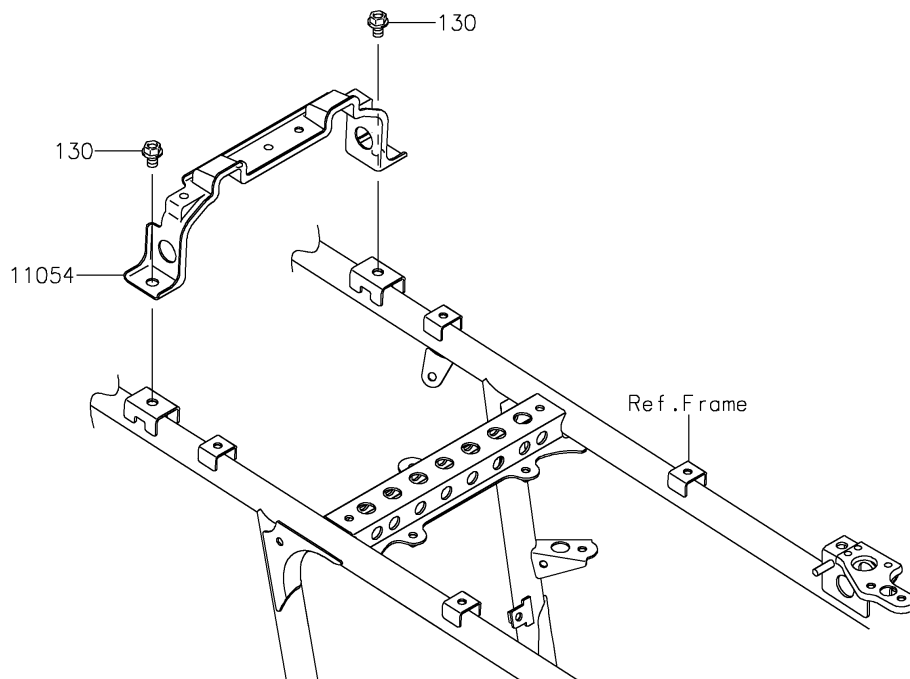

2021 BRUTE FORCE® 750 4x4i EPS PARTS DIAGRAM

Seat

F2510

2021 BRUTE FORCE® 750 4x4i EPS PARTS LIST

Seat

ITEM NAME	PART NUMBER	QUANTITY
BRACKET,SEAT&BATTERY BAND (Ref # 11054)	11054-1236	1
SEAT-ASSY,BLACK (Ref # 53066)	53066-0739-MA	1
SPRING,SEAT LATCH (Ref # 92145)	92145-0022	1
BOLT-FLANGED,8X12 (Ref # 130)	130BA0812	2