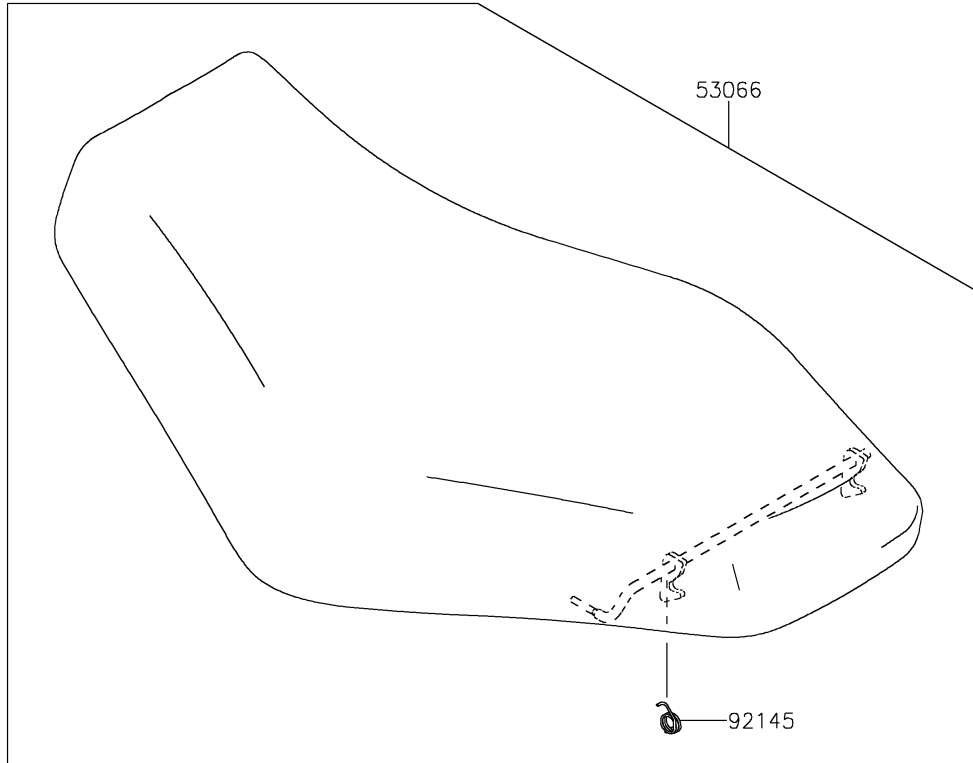

2021 BRUTE FORCE® 750 4x4i EPS PARTS DIAGRAM

Seat

F2510

2021 BRUTE FORCE® 750 4x4i EPS PARTS LIST

Seat

ITEM NAME	PART NUMBER	QUANTITY
BRACKET,SEAT&BATTERY BAND (Ref # 11054)	11054-1236	1
SEAT-ASSY,BLACK (Ref # 53066)	53066-0739-MA	1
SPRING,SEAT LATCH (Ref # 92145)	92145-0022	1
BOLT-FLANGED,8X12 (Ref # 130)	130BA0812	2