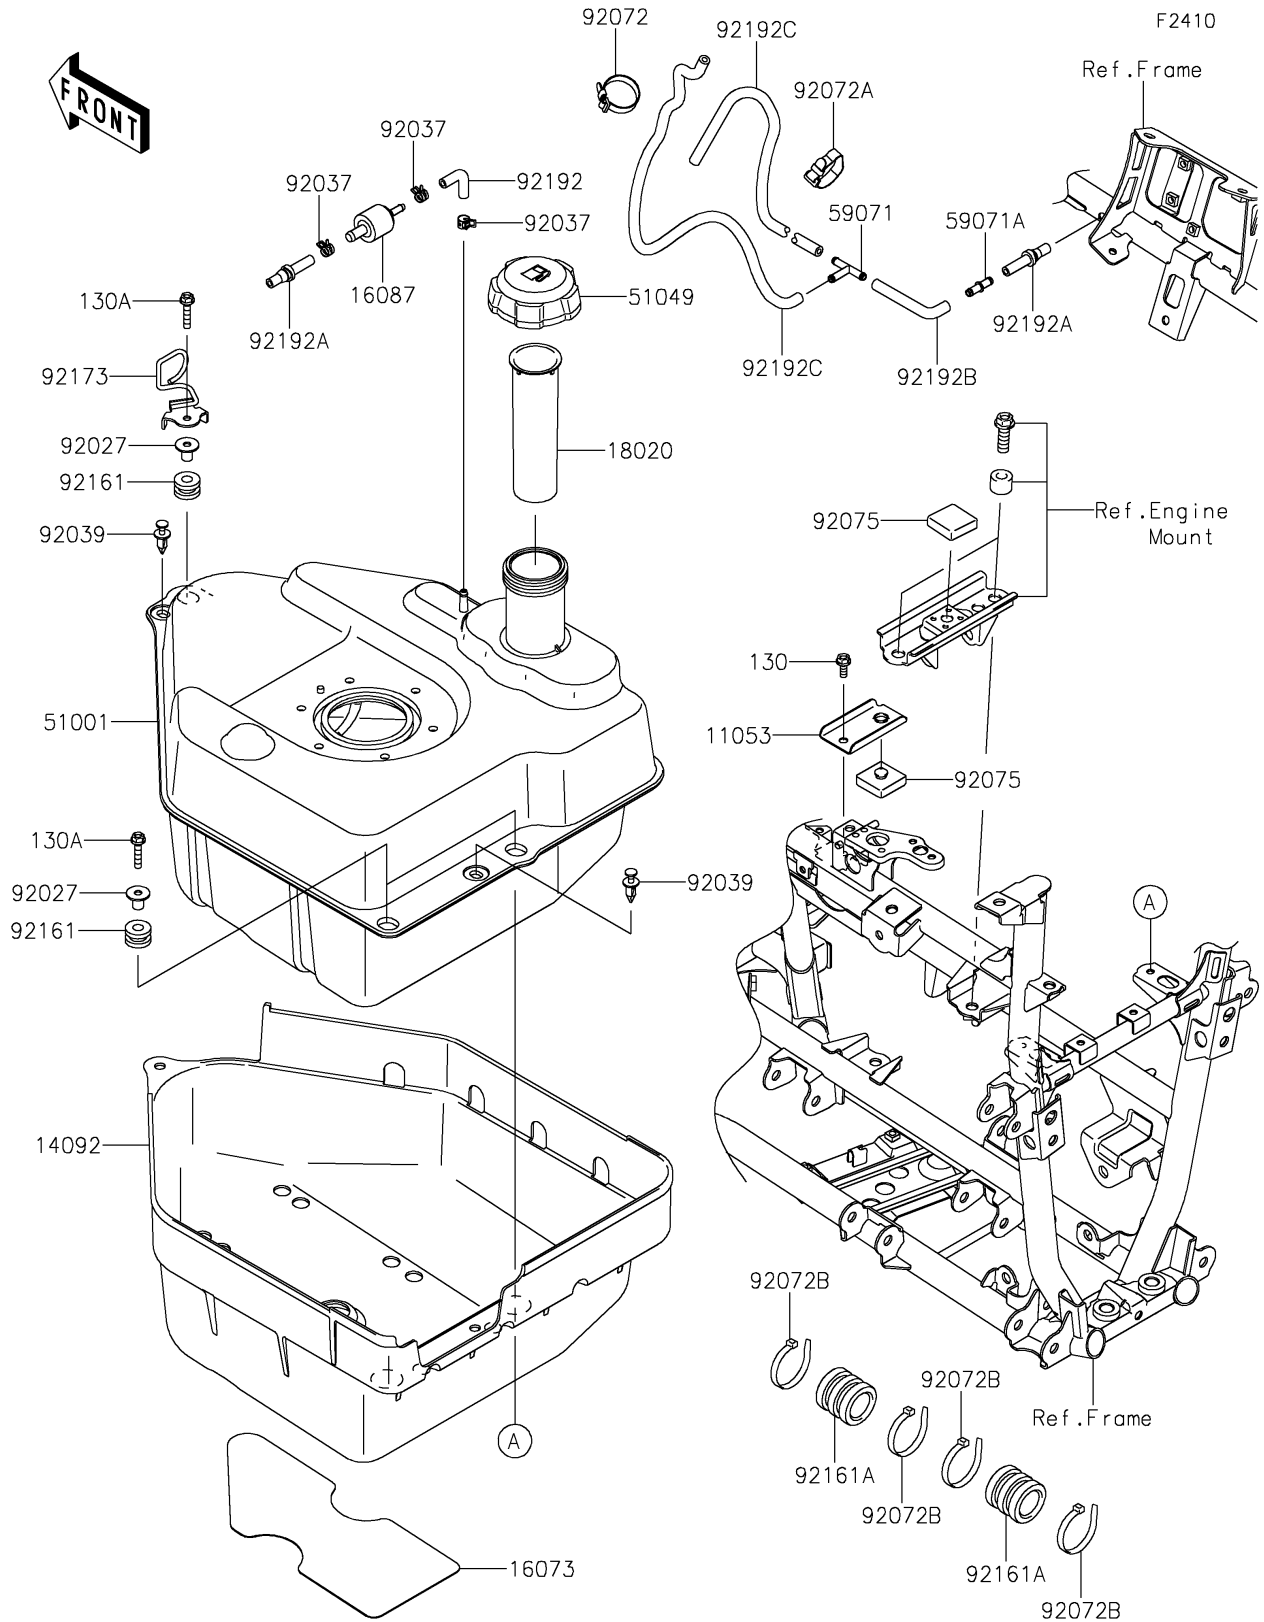

2021 BRUTE FORCE® 750 4x4i EPS PARTS DIAGRAM

Fuel Tank

2021 BRUTE FORCE® 750 4x4i EPS PARTS LIST

Fuel Tank

ITEM NAME	PART NUMBER	QUANTITY
BRACKET,FUEL TANK, TOP (Ref # 11053)	11053-0936	1
COVER,FUEL TANK,LWR (Ref # 14092)	14092-0186	1
INSULATOR,FUEL TANK COVER,LWR (Ref # 16073)	16073-0925	1
VALVE-CHECK (Ref # 16087)	16087-0008	1
BAFFLE,FUEL TANK (Ref # 18020)	18020-0008	1
TANK-COMP-FUEL (Ref # 51001)	51001-0237	1
CAP-TANK,FUEL (Ref # 51049)	51049-0718	1
JOINT (Ref # 59071)	59071-3705	1
JOINT (Ref # 59071A)	59071-3717	1
COLLAR,L=16.1 (Ref # 92027)	92027-1847	3
CLAMP,TUBE (Ref # 92037)	92037-1461	3
RIVET (Ref # 92039)	92039-0776	2
BAND,L=149 (Ref # 92072)	92072-031	1
BAND,L=186 (Ref # 92072A)	92072-056	1
BAND,L=188 (Ref # 92072B)	92072-1239	4
DAMPER (Ref # 92075)	92075-1882	2
DAMPER (Ref # 92161)	92161-0106	3
DAMPER,FUEL TANK,RR (Ref # 92161A)	92161-1111	2
CLAMP,FUEL TUBE (Ref # 92173)	92173-0872	1
TUBE,FUEL TANK-CHECK VALVE (Ref # 92192)	92192-0067	1
TUBE,FRAME PIPE-CHECK VALVE (Ref # 92192A)	92192-0068	2
TUBE,5X10X80/22 (Ref # 92192B)	92192-0992	1
TUBE,5X10X470 (Ref # 92192C)	92192-0993	2
BOLT-FLANGED,6X16 (Ref # 130)	130BA0616	1
BOLT-FLANGED,6X30 (Ref # 130A)	130BA0630	3