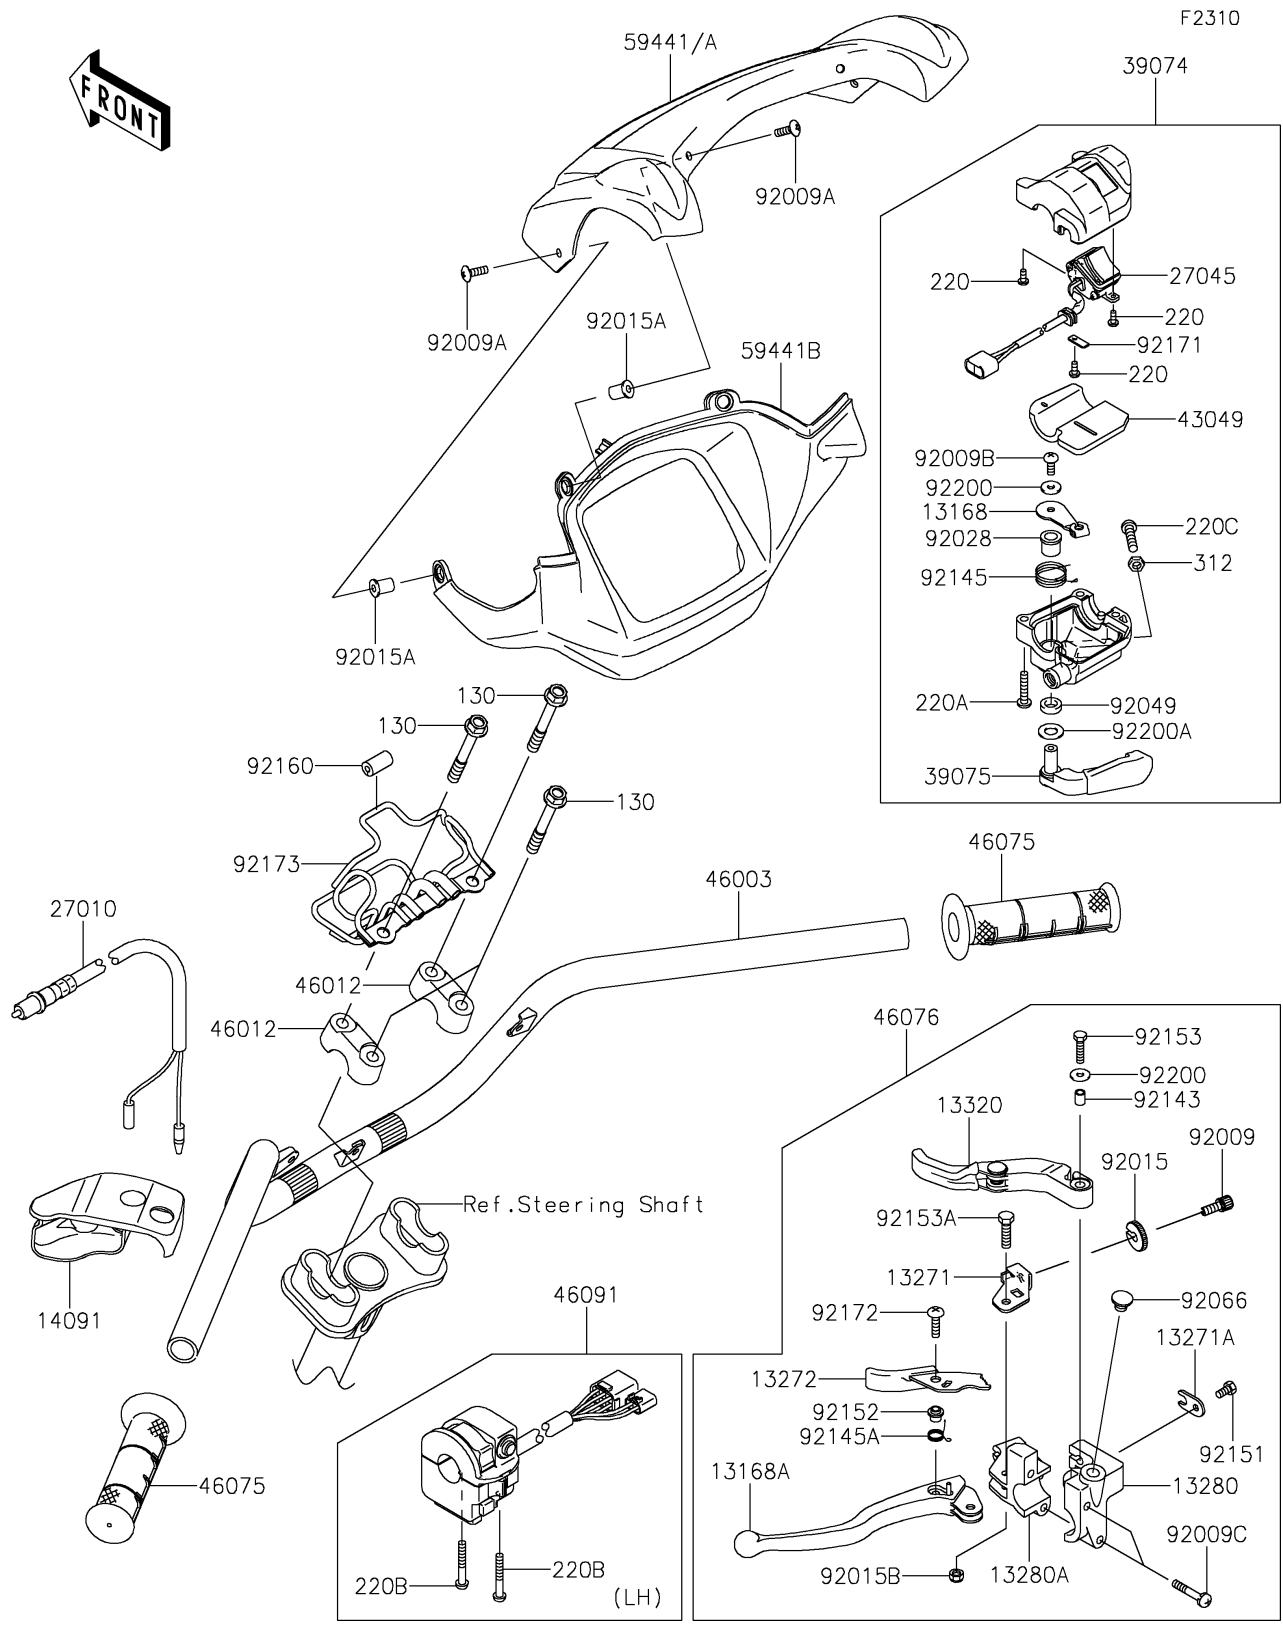

2021 BRUTE FORCE® 750 4x4i EPS PARTS DIAGRAM

Handlebar