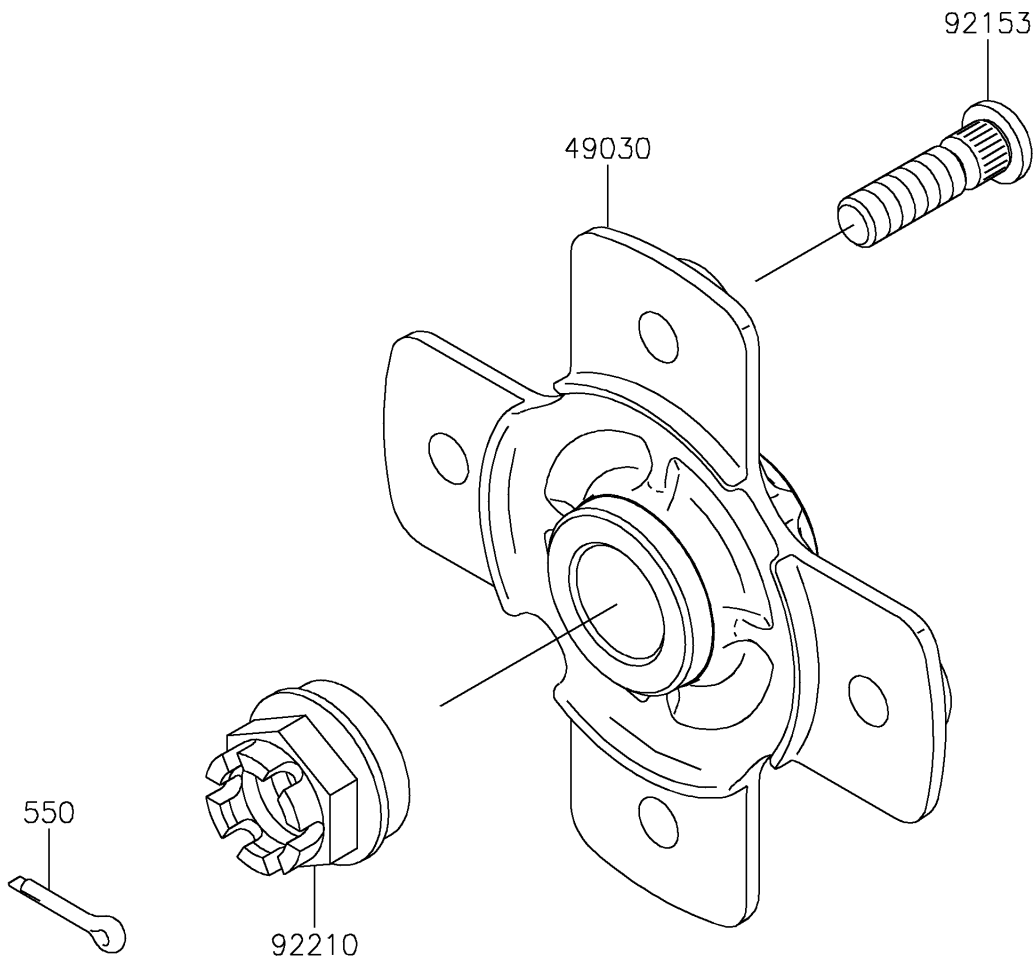

# 2021 BRUTE FORCE® 750 4x4i EPS PARTS DIAGRAM

Rear Hub

F2240

## 2021 BRUTE FORCE® 750 4x4i EPS PARTS LIST

### Rear Hub

ITEM NAME	PART NUMBER	QUANTITY
HUB,RR (Ref # 49030)	49030-0034	2
BOLT,10X36.5 (Ref # 92153)	92153-0890	8
NUT,CASTLE,20MM (Ref # 92210)	92210-1381	2
PIN-COTTER,4.0X25 (Ref # 550)	550AA4025	2