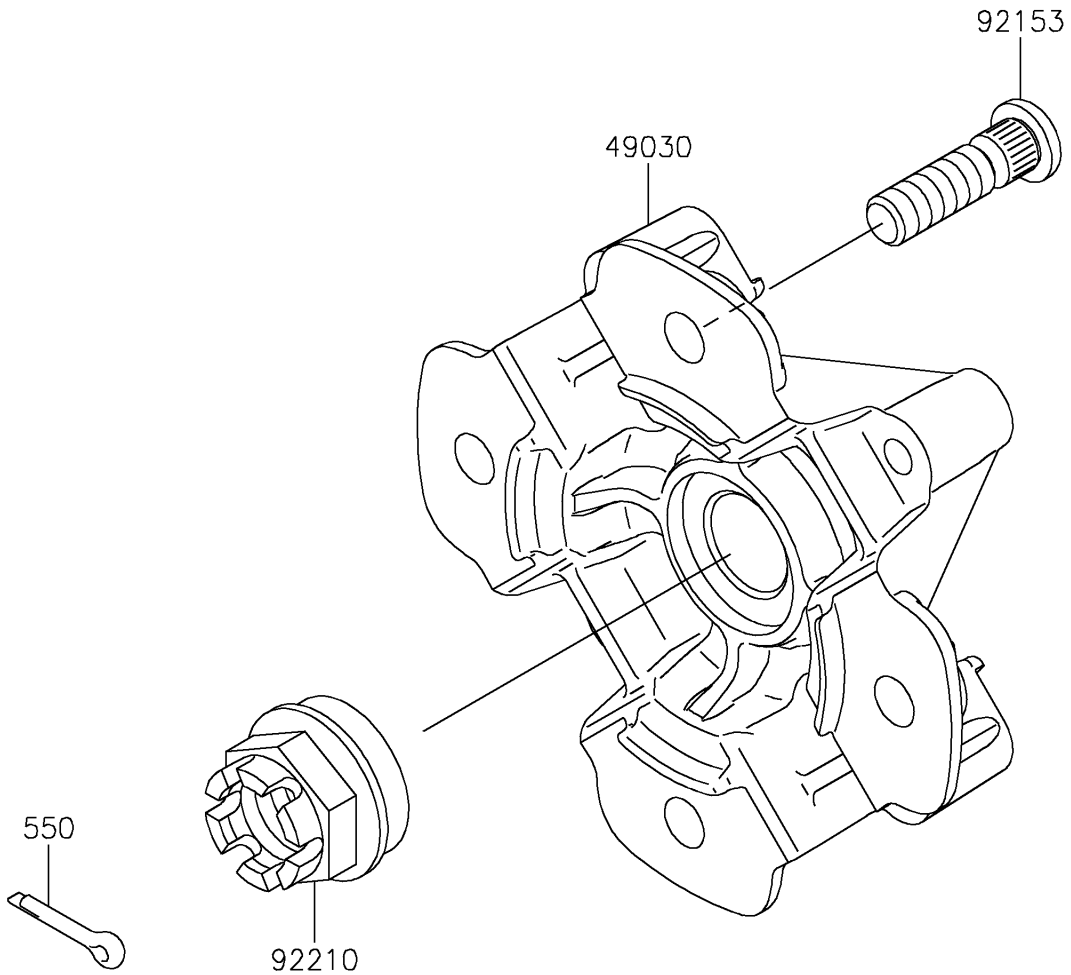

# 2021 BRUTE FORCE® 750 4x4i EPS PARTS DIAGRAM

Front Hub

F2230

## 2021 BRUTE FORCE® 750 4x4i EPS PARTS LIST

### Front Hub

ITEM NAME	PART NUMBER	QUANTITY
HUB,FR (Ref # 49030)	49030-0032	2
BOLT,10X36.5 (Ref # 92153)	92153-0890	8
NUT,CASTLE,18MM (Ref # 92210)	92210-1349	2
PIN-COTTER,4.0X25 (Ref # 550)	550AA4025	2