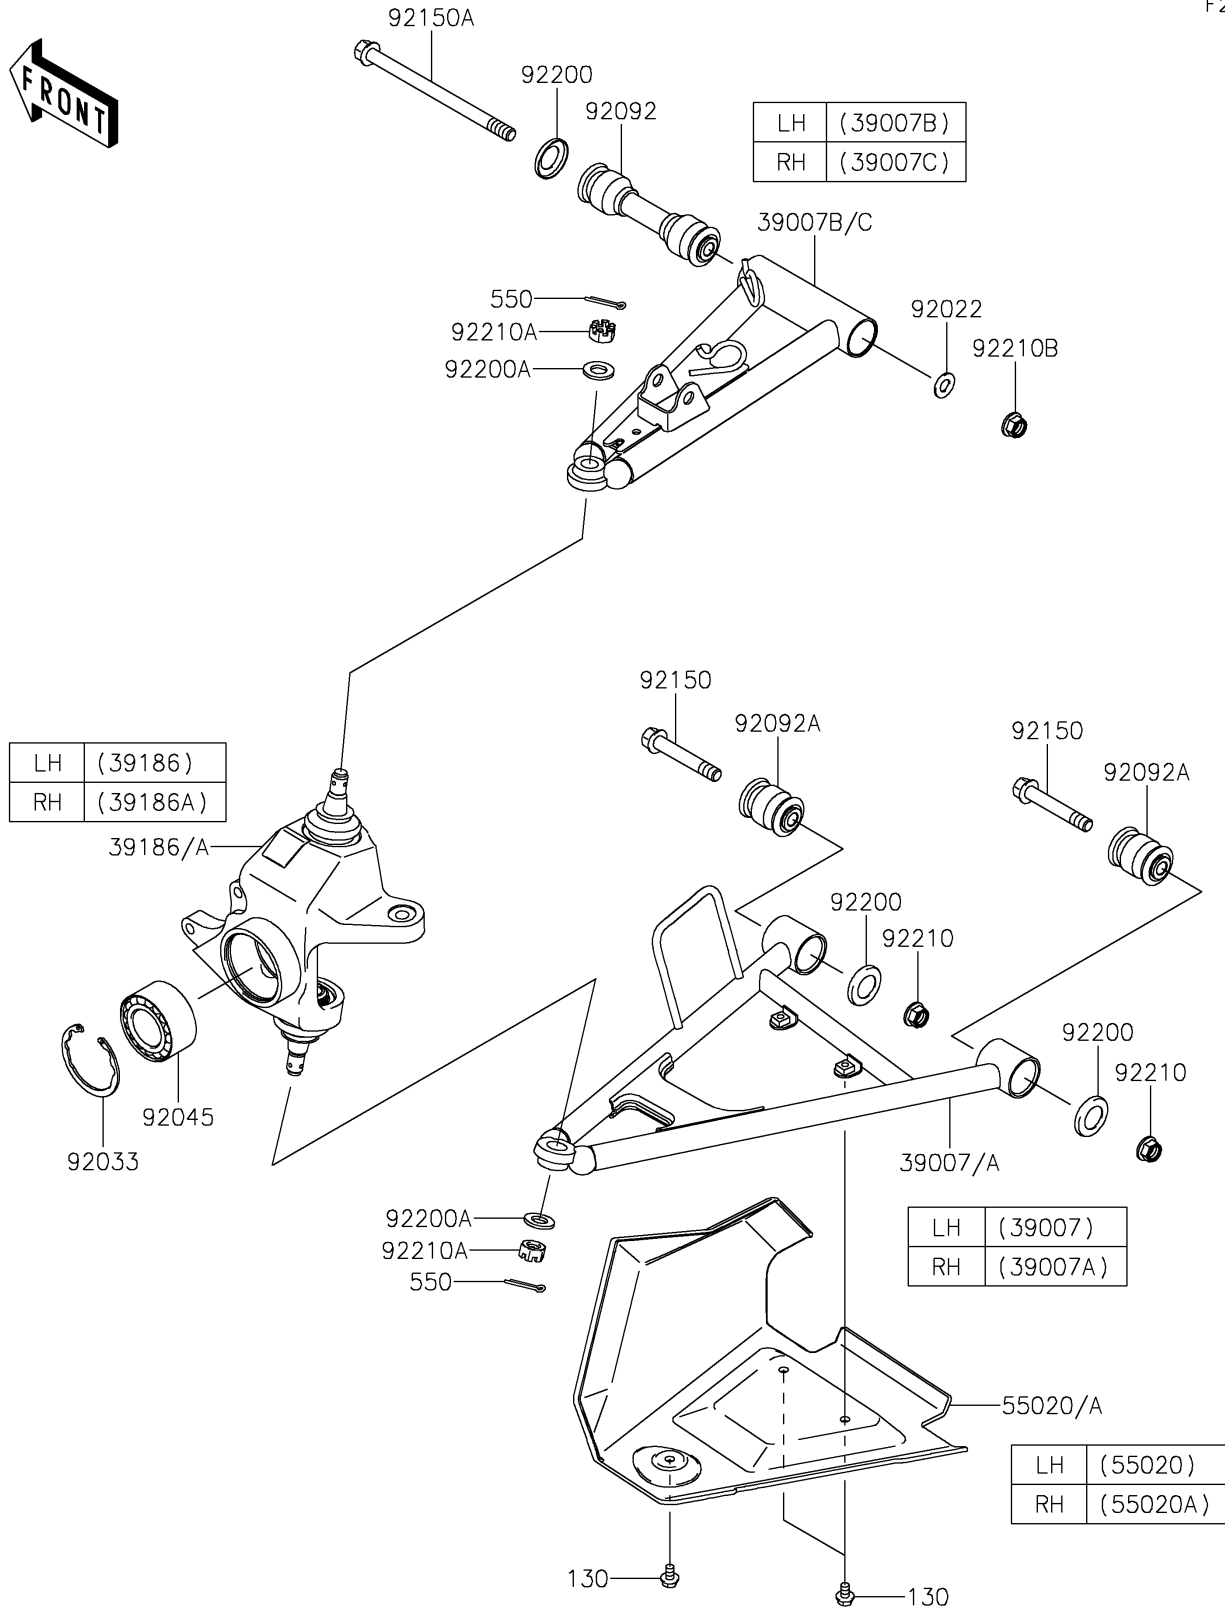

# 2021 BRUTE FORCE® 750 4x4i EPS PARTS DIAGRAM

## Front Suspension

F2152

## 2021 BRUTE FORCE® 750 4x4i EPS PARTS LIST

### Front Suspension

ITEM NAME	PART NUMBER	QUANTITY
ARM-SUSP,FR,LWR,LH,BLACK (Ref # 39007)	39007-0176-10	1
ARM-SUSP,FR,LWR,RH,BLACK (Ref # 39007A)	39007-0177-10	1
ARM-SUSP,FR,UPP,LH,BLACK (Ref # 39007B)	39007-0341-10	1
ARM-SUSP,FR,UPP,RH,BLACK (Ref # 39007C)	39007-0342-10	1
KNUCKLE ASSY,FR,LH (Ref # 39186)	39186-0033	1
KNUCKLE ASSY,FR,RH (Ref # 39186A)	39186-0034	1
GUARD,FRONT ARM,LH,F.BLACK (Ref # 55020)	55020-0109-6Z	1
GUARD,FRONT ARM,RH,F.BLACK (Ref # 55020A)	55020-0110-6Z	1
WASHER,10.2X20X1.5 (Ref # 92022)	92022-3742	2
RING-SNAP,55MM (Ref # 92033)	92033-1274	2
BEARING-BALL,30BWD08ACA13 (Ref # 92045)	92045-0095	2
BUSHING-RUBBER (Ref # 92092)	92092-0025	2
BUSHING-RUBBER (Ref # 92092A)	92092-0026	4
BOLT,FLANGED,10X63 (Ref # 92150)	92150-1384	4
BOLT,FLANGED,10X150 (Ref # 92150A)	92150-1686	2
WASHER,19X31.8X4 (Ref # 92200)	92200-0582	6
WASHER,12.3X23X2.3 (Ref # 92200A)	92200-1004	4
NUT,LOCK,FLANGED,10MM (Ref # 92210)	92210-0276	4
NUT,CASTLE,12MM (Ref # 92210A)	92210-0395	4
NUT,LOCK,FLANGED,10MM (Ref # 92210B)	92210-1081	2
BOLT-FLANGED,6X10 (Ref # 130)	130BA0610	6
PIN-COTTER,3.0X25 (Ref # 550)	550AA3025	4