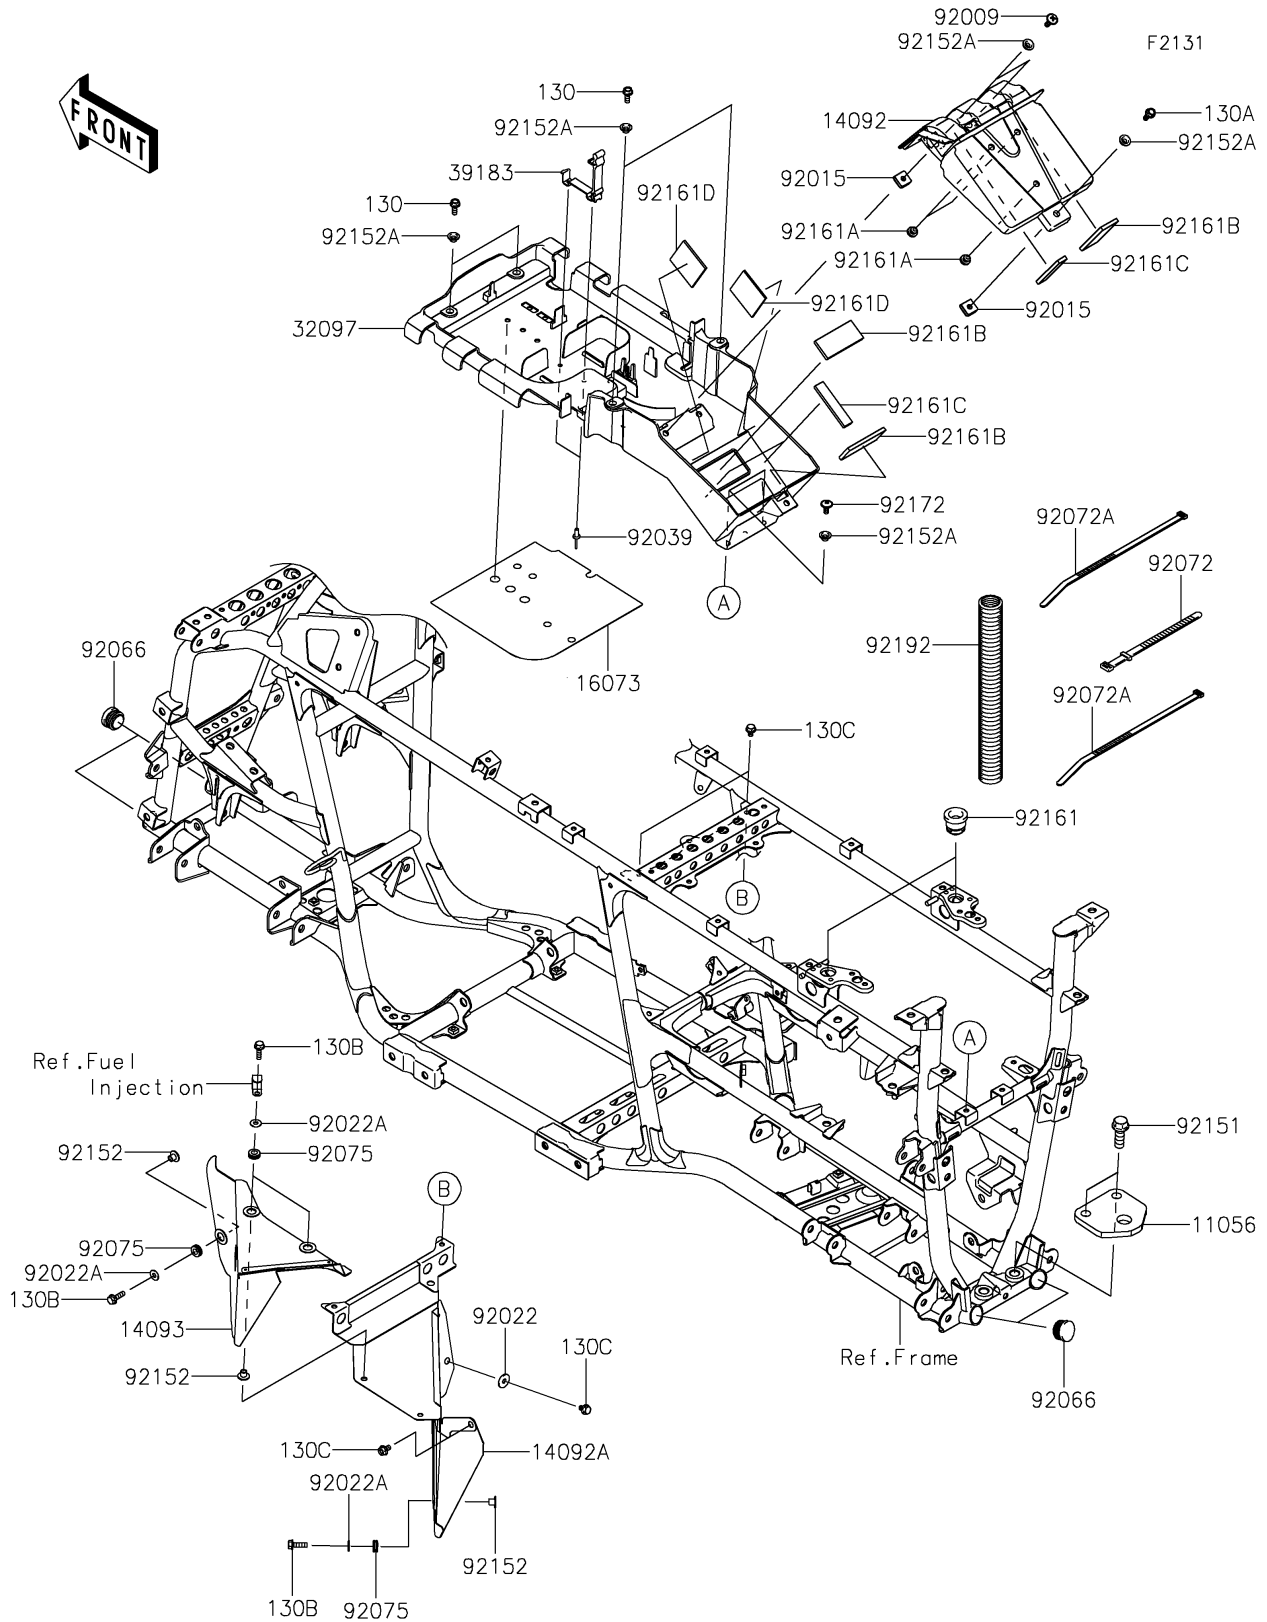

2021 BRUTE FORCE® 750 4x4i EPS PARTS DIAGRAM

Frame Fittings

2021 BRUTE FORCE® 750 4x4i EPS PARTS LIST

Frame Fittings

ITEM NAME	PART NUMBER	QUANTITY
BRACKET,TRAILER HITCH (Ref # 11056)	11056-0299	1
COVER,BATTERY (Ref # 14092)	14092-0189	1
COVER,HEAT GUARD,FR (Ref # 14092A)	14092-0897	1
COVER,HEAT GUARD (Ref # 14093)	14093-0021	1
INSULATOR,BATTERY CASE (Ref # 16073)	16073-0809	1
CASE-BATTERY (Ref # 32097)	32097-0041	1
BAND-ASSY,TOOL BAG (Ref # 39183)	39183-1065	1
SCREW,6X20 (Ref # 92009)	92009-1289	2
NUT,6MM (Ref # 92015)	92015-1094	3
WASHER,6.5X20X1.6 (Ref # 92022)	92022-1804	1
WASHER,6.2X15X1.2 (Ref # 92022A)	92022-2373	4
RIVET,4.8MM (Ref # 92039)	92039-3719	2
PLUG (Ref # 92066)	92066-0036	4
BAND,L=186 (Ref # 92072)	92072-056	1
BAND,L=292.1 (Ref # 92072A)	92072-3509	2
DAMPER (Ref # 92075)	92075-2097	4
BOLT,FLANGED,12X35 (Ref # 92151)	92151-1903	2
COLLAR,6.3X8.3X9.2 (Ref # 92152)	92152-0237	4
COLLAR,6.3X8.3X7.2 (Ref # 92152A)	92152-1865	9
DAMPER (Ref # 92161)	92161-0048	2
DAMPER (Ref # 92161A)	92161-1084	3
DAMPER,30X70X5 (Ref # 92161B)	92161-1127	3
DAMPER,15X70X5 (Ref # 92161C)	92161-1380	3
DAMPER,50X50X3 (Ref # 92161D)	92161-1386	2
SCREW,6X14 (Ref # 92172)	92172-0401	2
TUBE,CORRUGATED,25.5X32.25X300 (Ref # 92192)	92192-1042	1
BOLT-FLANGED,6X16 (Ref # 130)	130BA0616	4
BOLT-FLANGED,6X18 (Ref # 130A)	130BA0618	1
BOLT-FLANGED,6X20 (Ref # 130B)	130BA0620	4

2021 BRUTE FORCE® 750 4x4i EPS PARTS LIST

Frame Fittings

ITEM NAME	PART NUMBER	QUANTITY
BOLT-FLANGED,6X10 (Ref # 130C)	130BD0610	4