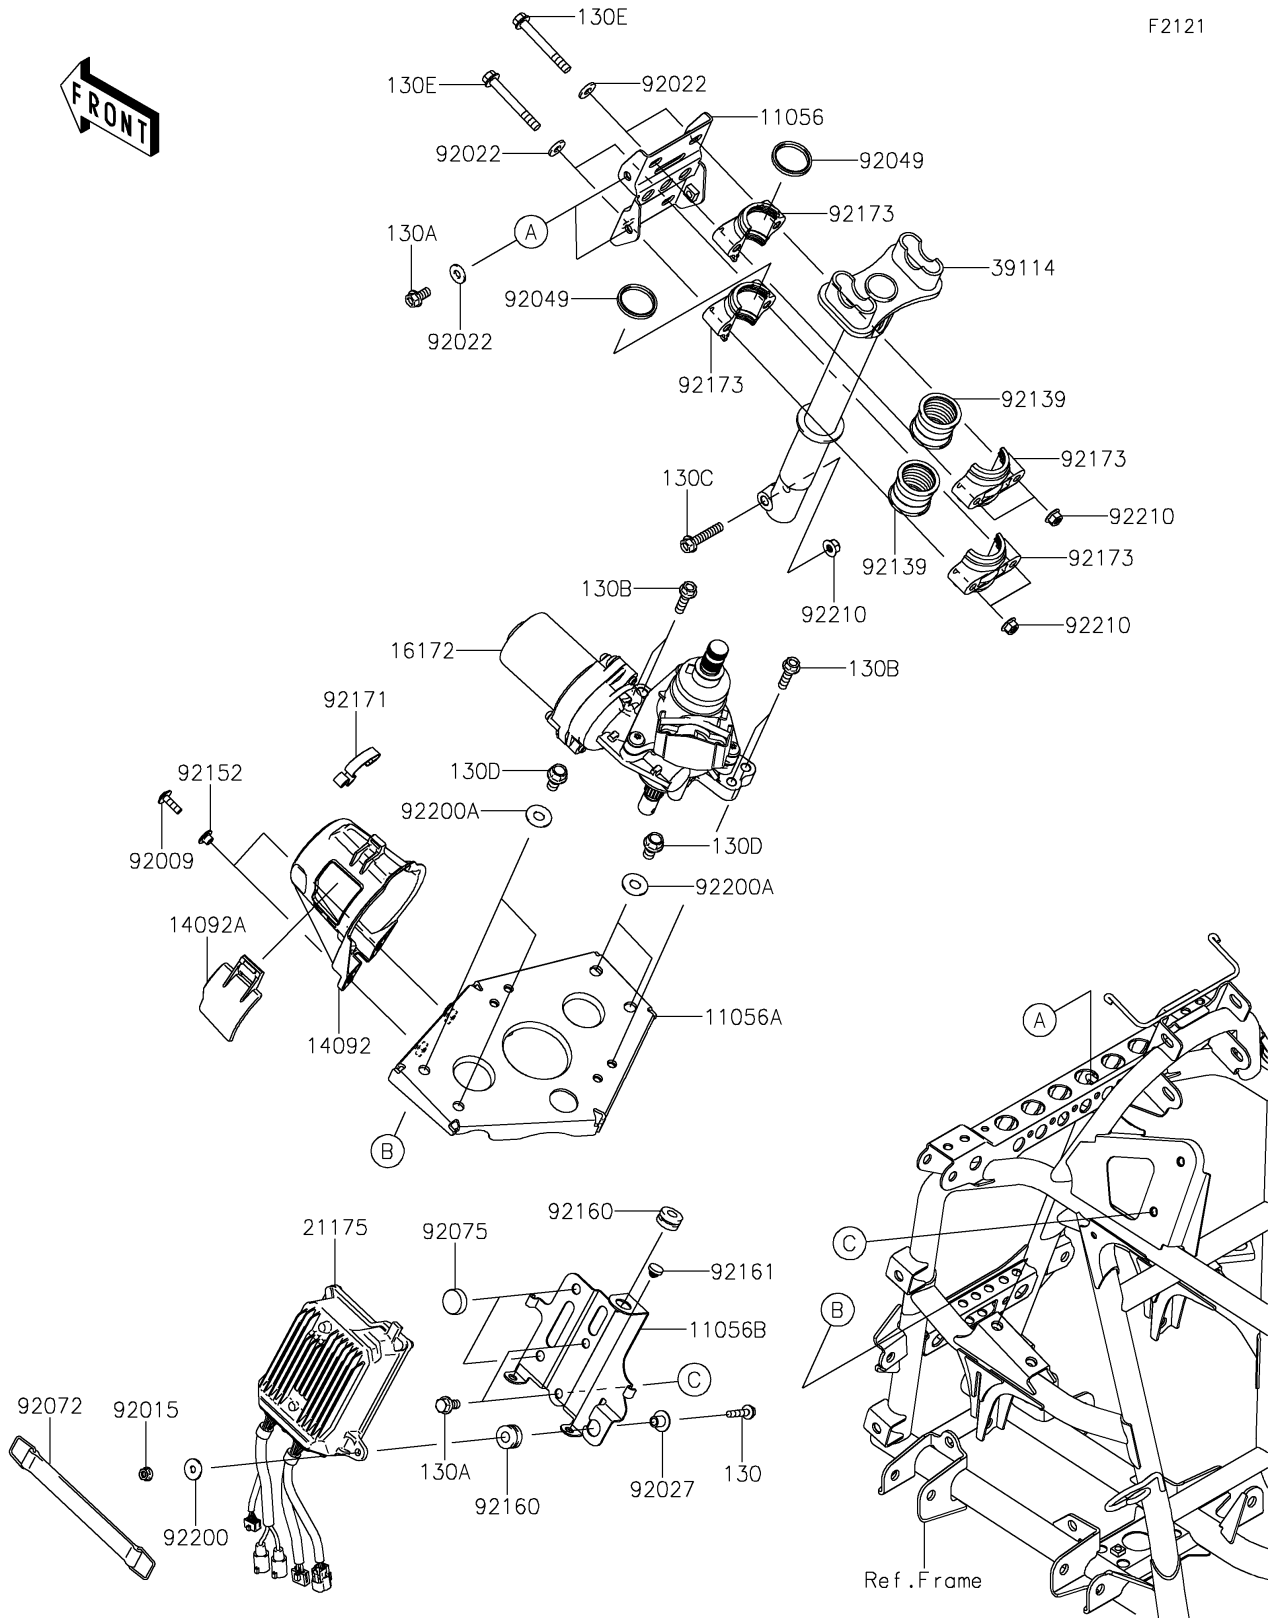

2021 BRUTE FORCE® 750 4x4i EPS PARTS DIAGRAM

Steering Shaft

F2121

2021 BRUTE FORCE® 750 4x4i EPS PARTS LIST

Steering Shaft

ITEM NAME	PART NUMBER	QUANTITY
BRACKET,STRG,UPP (Ref # 11056)	11056-0284	1
BRACKET,EPS BODY FIT (Ref # 11056A)	11056-0285	1
BRACKET,EPS ECU (Ref # 11056B)	11056-0290	1
COVER,EPS (Ref # 14092)	14092-0260	1
COVER,EPS,CAP (Ref # 14092A)	14092-0261	1
ACTUATOR,EPS (Ref # 16172)	16172-0047	1
CONTROL UNIT-ELECTRONIC,EPS (Ref # 21175)	21175-0752	1
SHAFT-COMP-STRG (Ref # 39114)	39114-0309	1
SCREW,6X20 (Ref # 92009)	92009-1289	2
NUT,FLANGED,6MM (Ref # 92015)	92015-1367	1
WASHER,8.2X19X2 (Ref # 92022)	92022-1533	8
COLLAR,L=12 (Ref # 92027)	92027-1062	1
SEAL-OIL,SR31.8X37.5X3.8LR (Ref # 92049)	92049-7501	2
BAND,BATTERY (Ref # 92072)	92072-3879	1
DAMPER,9X24X14 (Ref # 92075)	92075-281	2
BUSHING,STRG SHAFT (Ref # 92139)	92139-0763	2
COLLAR,6.3X8.3X7.2 (Ref # 92152)	92152-1865	2
DAMPER (Ref # 92160)	92160-1895	2
DAMPER (Ref # 92161)	92161-0586	2
CLAMP (Ref # 92171)	92171-0225	1
CLAMP,STRG SHAFT (Ref # 92173)	92173-0746	4
WASHER,6.5X20X1.6 (Ref # 92200)	92200-0283	1
WASHER,10.5X25X1.6 (Ref # 92200A)	92200-1595	4
NUT,FLANGED,LOCK,8MM (Ref # 92210)	92210-0493	5
BOLT-FLANGED,6X30 (Ref # 130)	130BA0630	1
BOLT-FLANGED,8X16 (Ref # 130A)	130BA0816	6
BOLT-FLANGED,8X30 (Ref # 130B)	130BA0830	4
BOLT-FLANGED,8X40 (Ref # 130C)	130BA0840	1
BOLT-FLANGED,10X16 (Ref # 130D)	130BA1016	4

2021 BRUTE FORCE® 750 4x4i EPS PARTS LIST

Steering Shaft

ITEM NAME	PART NUMBER	QUANTITY
BOLT-FLANGED,8X65 (Ref # 130E)	130CA0865	4