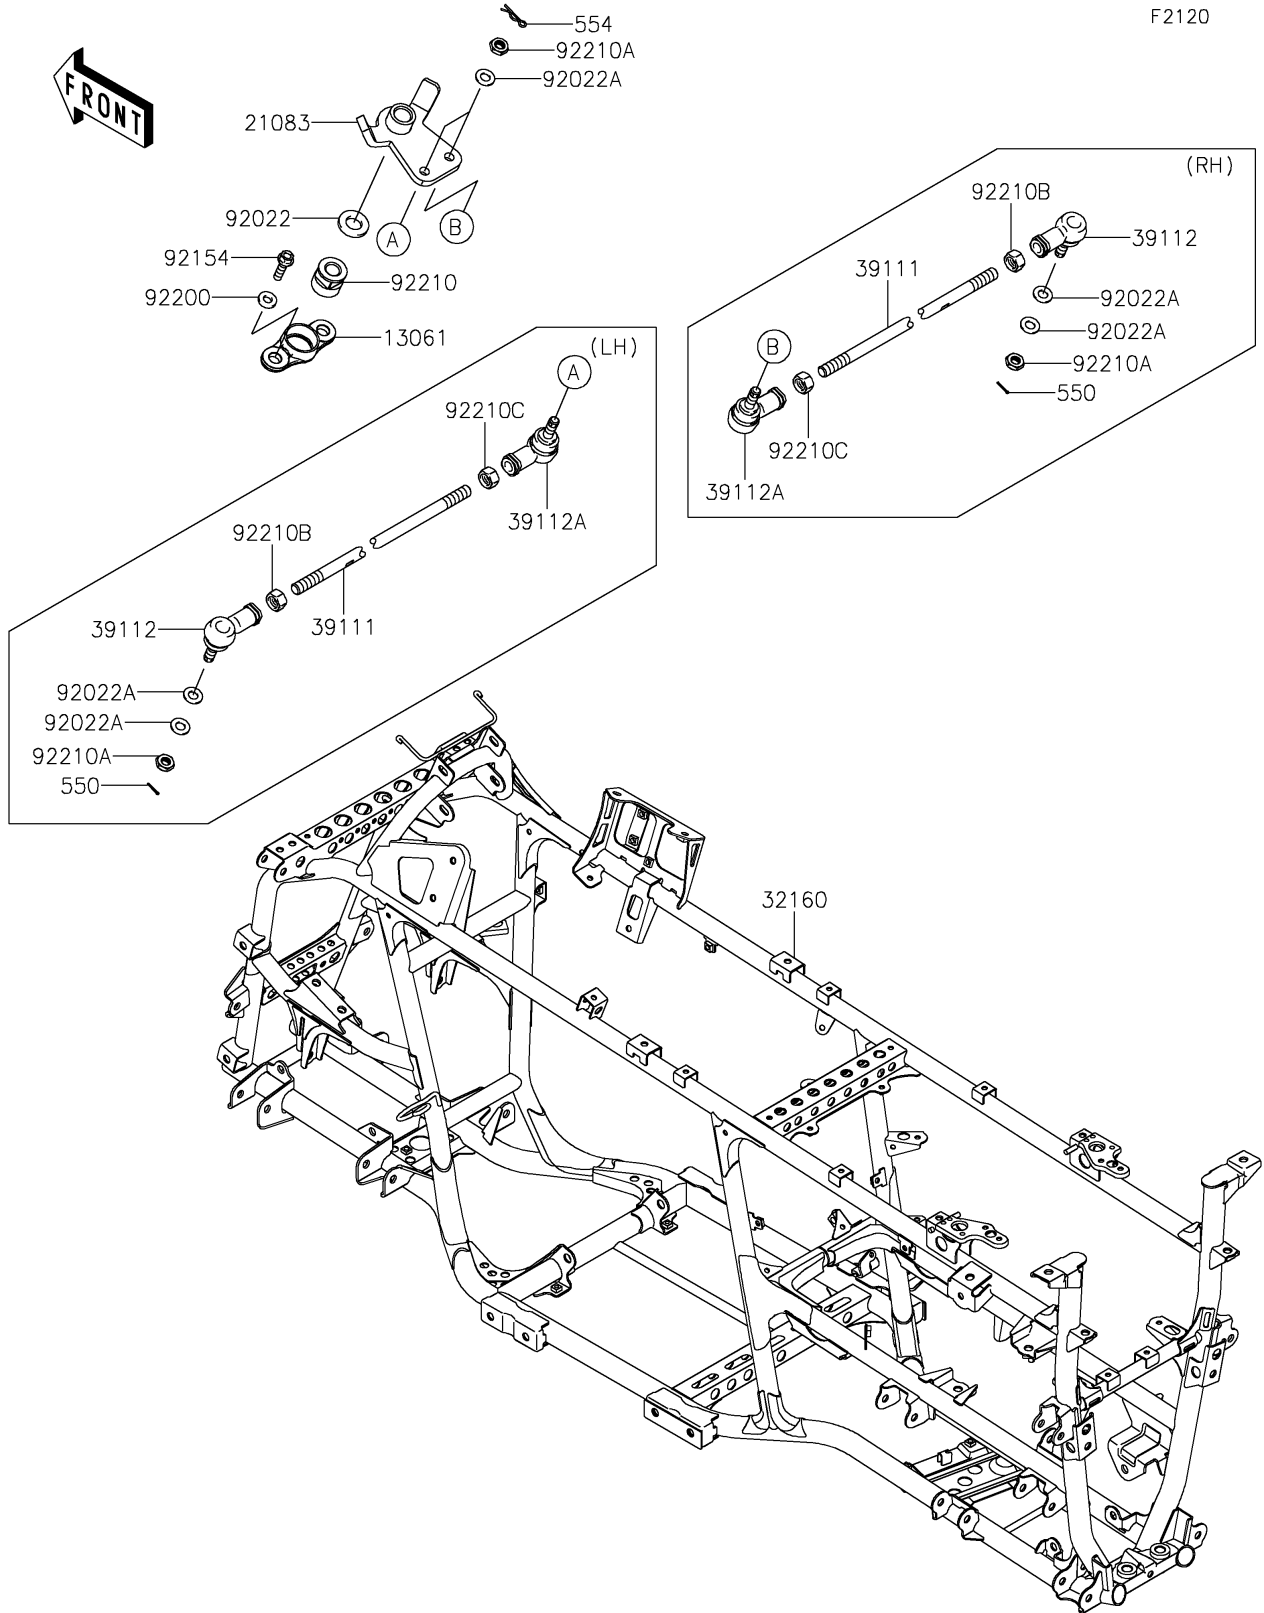

2021 BRUTE FORCE® 750 4x4i EPS PARTS DIAGRAM

Frame

2021 BRUTE FORCE® 750 4x4i EPS PARTS LIST

Frame

ITEM NAME	PART NUMBER	QUANTITY
BOSS,EPS STOPPER (Ref # 13061)	13061-0611	1
ARM,PITMAN (Ref # 21083)	21083-0053	1
FRAME-COMP (Ref # 32160)	32160-0712	1
ROD-TIE (Ref # 39111)	39111-0023	2
RODEND-TIE,RIGHT HANDED (Ref # 39112)	39112-0009	2
RODEND-TIE,LEFT HANDED (Ref # 39112A)	39112-0010	2
WASHER,16X32X3.2 (Ref # 92022)	92022-1701	1
WASHER,10.2X20X1.5 (Ref # 92022A)	92022-3742	6
BOLT,FLANGED,8X30 (Ref # 92154)	92154-0850	2
WASHER,8.2X20.0X2.5 (Ref # 92200)	92200-0205	2
NUT,16MM (Ref # 92210)	92210-0751	1
NUT,LOCK,10MM (Ref # 92210A)	92210-1184	4
NUT,RIGHT HANDED (Ref # 92210B)	92210-1385	2
NUT,LEFT HANDED (Ref # 92210C)	92210-1386	2
PIN-COTTER,2.0X15 (Ref # 550)	550AA2015	2
PIN-SNAP,10MM (Ref # 554)	554DA1000	2