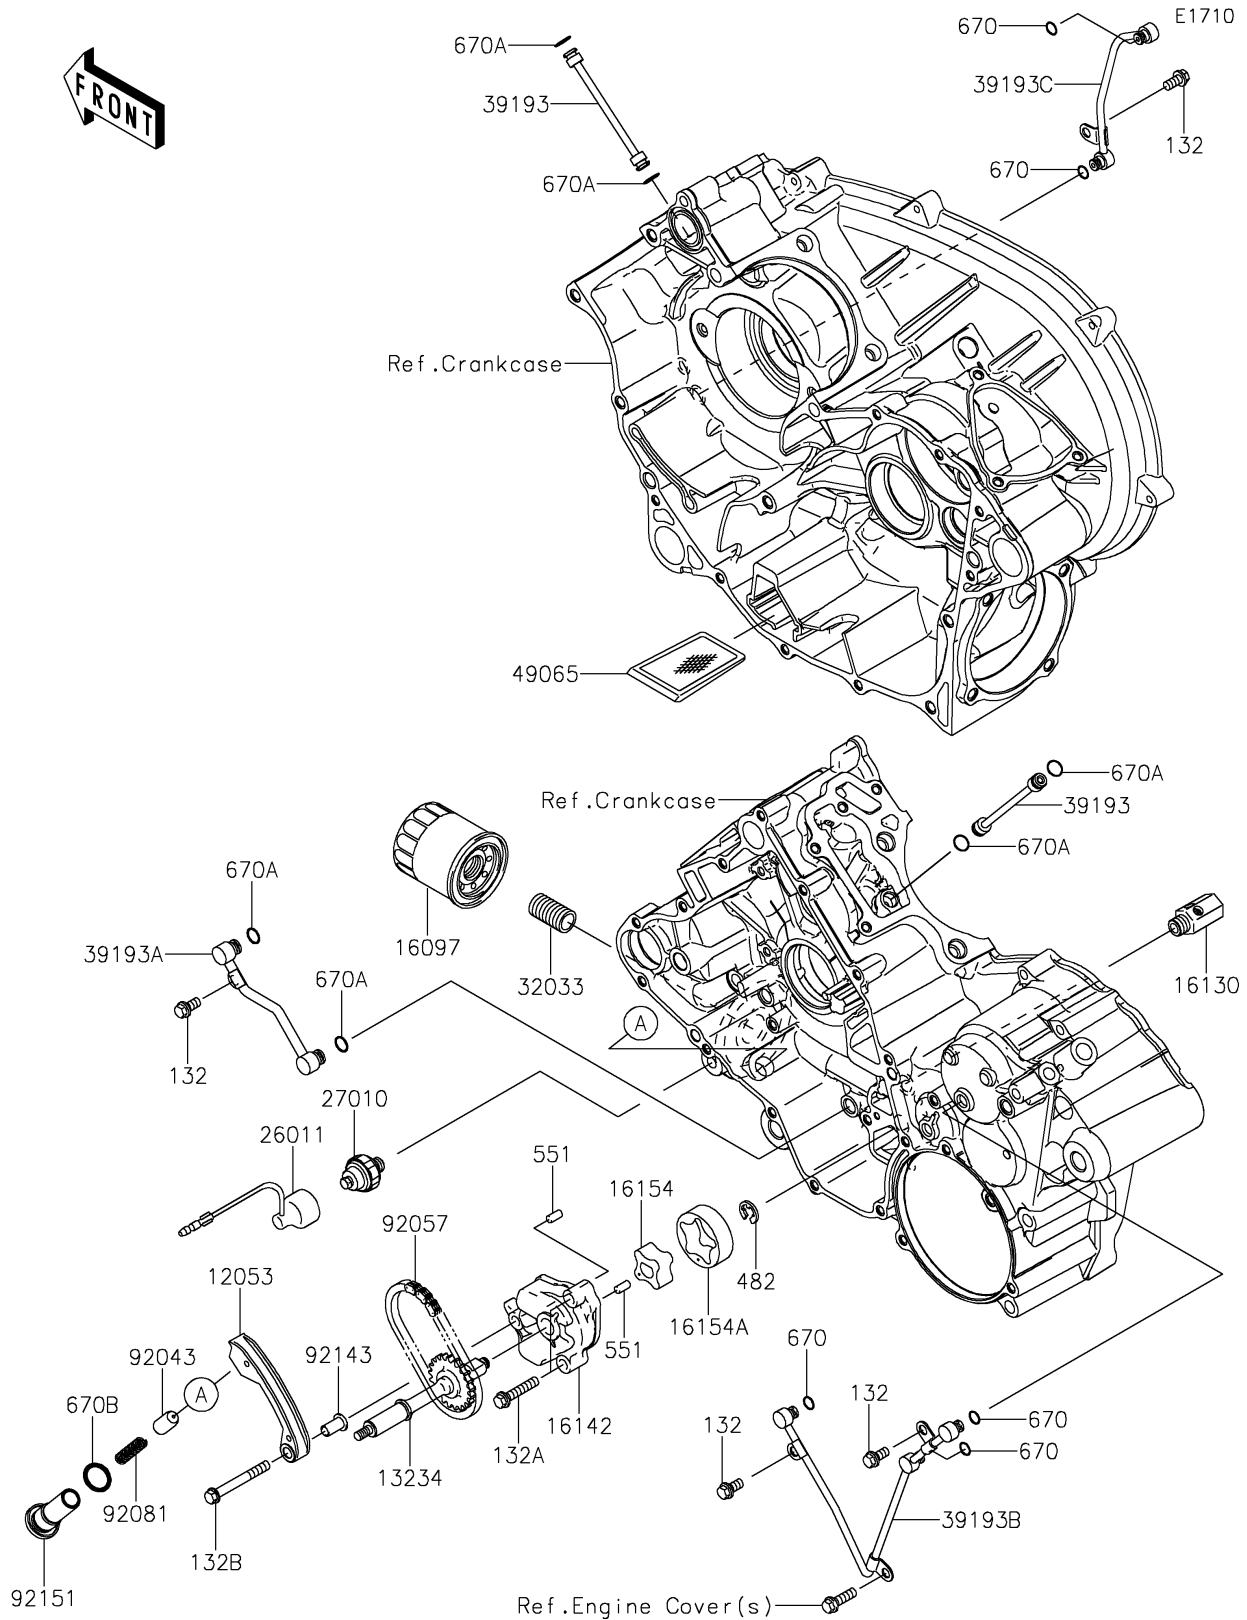

2021 BRUTE FORCE® 750 4x4i EPS PARTS DIAGRAM

Oil Pump/Oil Filter

2021 BRUTE FORCE® 750 4x4i EPS PARTS LIST

Oil Pump/Oil Filter

ITEM NAME	PART NUMBER	QUANTITY
GUIDE-CHAIN,SLACK (Ref # 12053)	12053-1440	1
SHAFT-COMP,OIL PUMP (Ref # 13234)	13234-1112	1
FILTER-ASSY-OIL (Ref # 16097)	16097-0007	1
VALVE-ASSY-RELIEF (Ref # 16130)	16130-1058	1
COVER-PUMP (Ref # 16142)	16142-1162	1
ROTOR-PUMP,INNER (Ref # 16154)	16154-2059	1
ROTOR-PUMP,OUTER (Ref # 16154A)	16154-2060	1
WIRE-LEAD (Ref # 26011)	26011-1755	1
SWITCH,OIL PRESSURE (Ref # 27010)	27010-1313	1
PIPE,OIL FILTER (Ref # 32033)	32033-1535	1
PIPE-OIL,CRANKCASE-HEAD (Ref # 39193)	39193-0015	2
PIPE-OIL,CRANKSHAFT (Ref # 39193A)	39193-1052	1
PIPE-OIL,CRANKCASE,LH (Ref # 39193B)	39193-1053	1
PIPE-OIL,CRANKCASE,RH (Ref # 39193C)	39193-1054	1
FILTER-OIL (Ref # 49065)	49065-1086	1
PIN (Ref # 92043)	92043-076	1
CHAIN,DID SCR-0409 SV (Ref # 92057)	92057-0188	1
SPRING (Ref # 92081)	92081-112	1
COLLAR (Ref # 92143)	92143-1857	1
BOLT,16X41 (Ref # 92151)	92151-1781	1
BOLT-FLANGED-SMALL,6X12 (Ref # 132)	132BA0612	4
BOLT-FLANGED-SMALL,6X30 (Ref # 132A)	132BA0630	2
BOLT-FLANGED-SMALL,6X50 (Ref # 132B)	132BB0650	1
CIRCLIP-TYPE-E,6MM (Ref # 482)	482J6000	1
PIN-DOWEL,4X8 (Ref # 551)	551A0408	2
O RING (Ref # 670)	670D1505	5
O RING,7MM (Ref # 670A)	670D1507	6
O RING,16MM (Ref # 670B)	670D2016	1