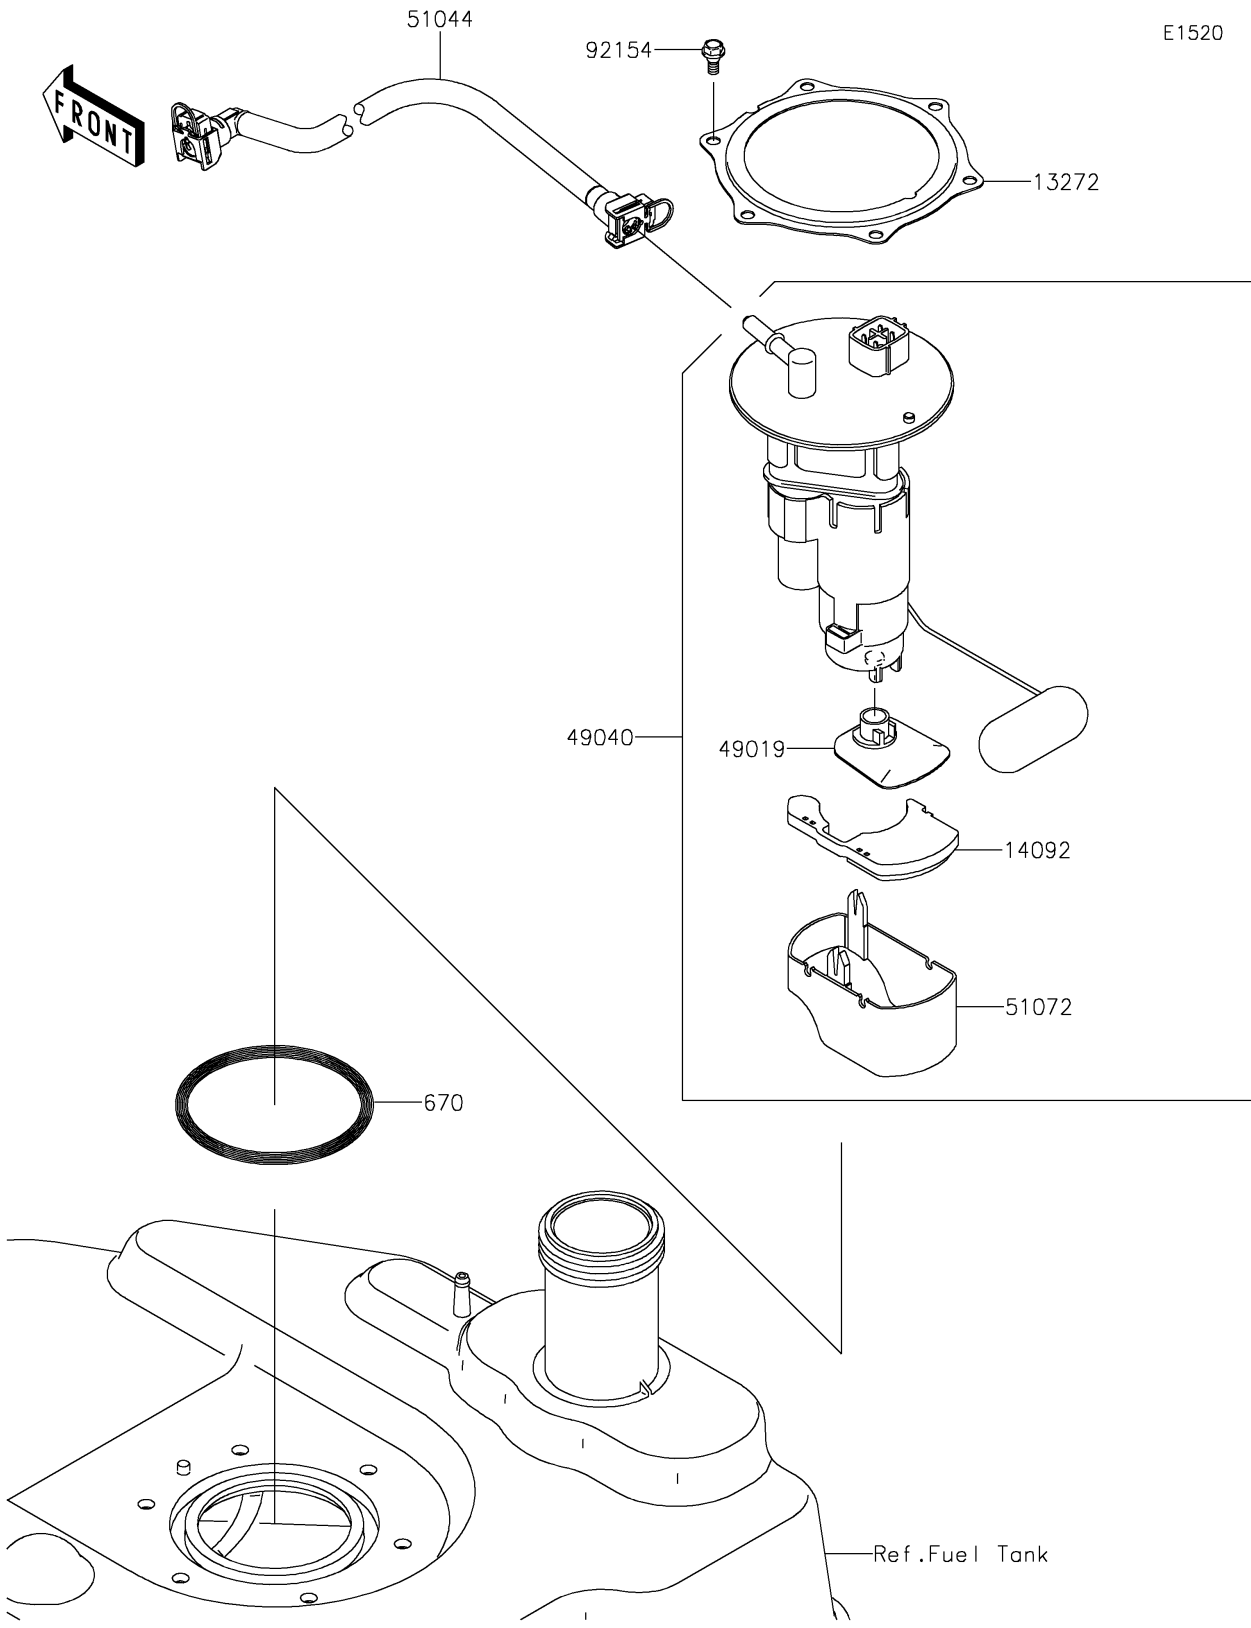

# 2021 BRUTE FORCE® 750 4x4i EPS PARTS DIAGRAM

Fuel Pump

E1520

### Fuel Pump

ITEM NAME	PART NUMBER	QUANTITY
PLATE (Ref # 13272)	13272-2500	1
COVER (Ref # 14092)	14092-1044	1
FILTER-FUEL (Ref # 49019)	49019-0013	1
PUMP-FUEL (Ref # 49040)	49040-0717	1
TUBE-ASSY (Ref # 51044)	51044-0812	1
CHAMBER-FUEL (Ref # 51072)	51072-0003	1
BOLT,FUEL PUMP (Ref # 92154)	92154-1326	6
O RING (Ref # 670)	670E5090	1