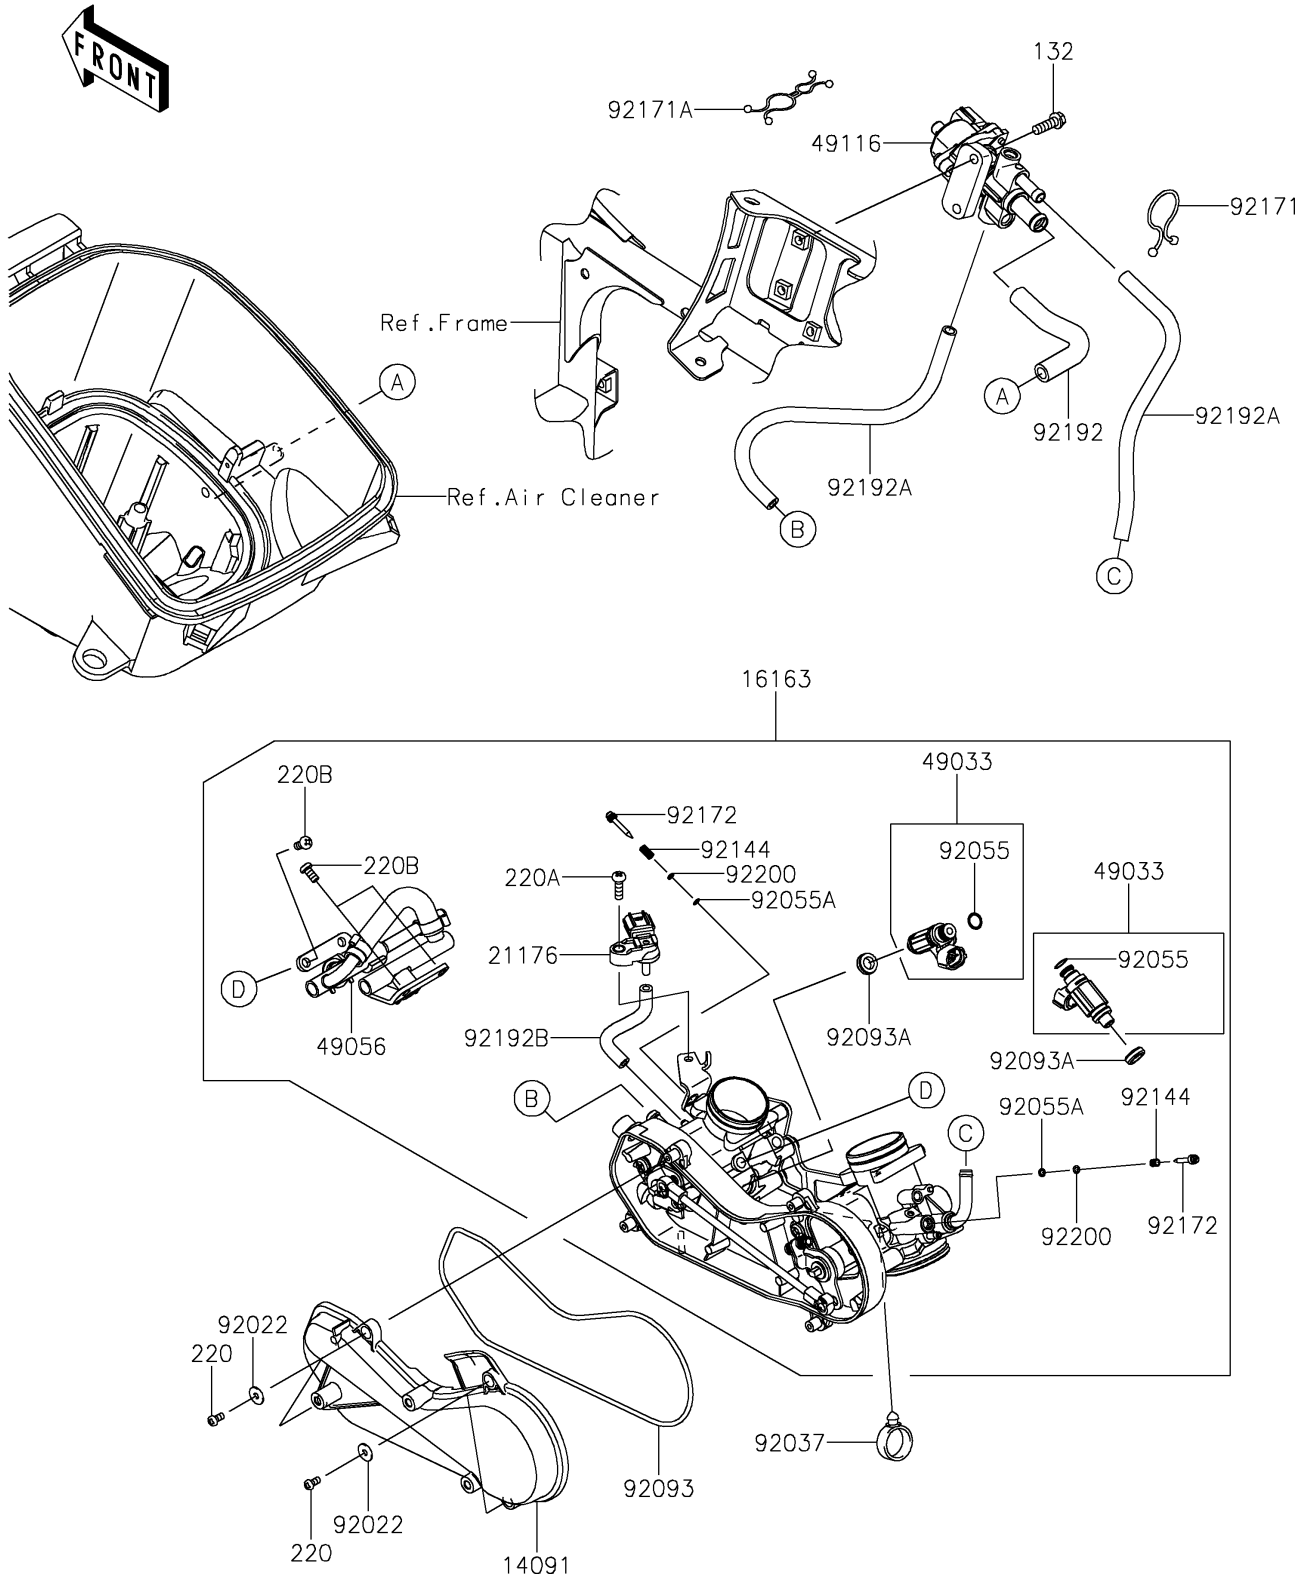

# 2021 BRUTE FORCE® 750 4x4i EPS PARTS DIAGRAM

Throttle

E1510

## 2021 BRUTE FORCE® 750 4x4i EPS PARTS LIST

### Throttle

ITEM NAME	PART NUMBER	QUANTITY
COVER,THROTTLE LINK (Ref # 14091)	14091-1731	1
THROTTLE-ASSY (Ref # 16163)	16163-0792	1
SENSOR,PRESSURE (Ref # 21176)	21176-0906	1
NOZZLE-INJECTION (Ref # 49033)	49033-0011	2
PIPE-INJECTION (Ref # 49056)	49056-0034	1
VALVE-ASSY,ISC (Ref # 49116)	49116-0021	1
WASHER,5.2X13X1 (Ref # 92022)	92022-1380	4
CLAMP,HOSE (Ref # 92037)	92037-1827	1
RING-O,INJECTION NOZZLE (Ref # 92055)	92055-1622	2
RING-O,AIR SCREW (Ref # 92055A)	92055-1658	2
SEAL (Ref # 92093)	92093-0082	1
SEAL (Ref # 92093A)	92093-0127	2
SPRING,THROTTLE STOP SCREW (Ref # 92144)	92144-1674	2
CLAMP (Ref # 92171)	92171-1185	1
CLAMP (Ref # 92171A)	92171-1438	1
SCREW (Ref # 92172)	92172-0156	2
TUBE (Ref # 92192)	92192-0437	1
TUBE (Ref # 92192A)	92192-0439	2
TUBE (Ref # 92192B)	92192-0914	1
WASHER,PILOT AIR SCREW (Ref # 92200)	92200-1564	2
BOLT-FLANGED-SMALL,6X18 (Ref # 132)	132BD0618	2
SCREW-PAN-CROS,4X8 (Ref # 220)	220AA0408	4
SCREW-PAN-CROS,5X16 (Ref # 220A)	220AA0516	1
SCREW-PAN-CROS,6X12 (Ref # 220B)	220D0612	4