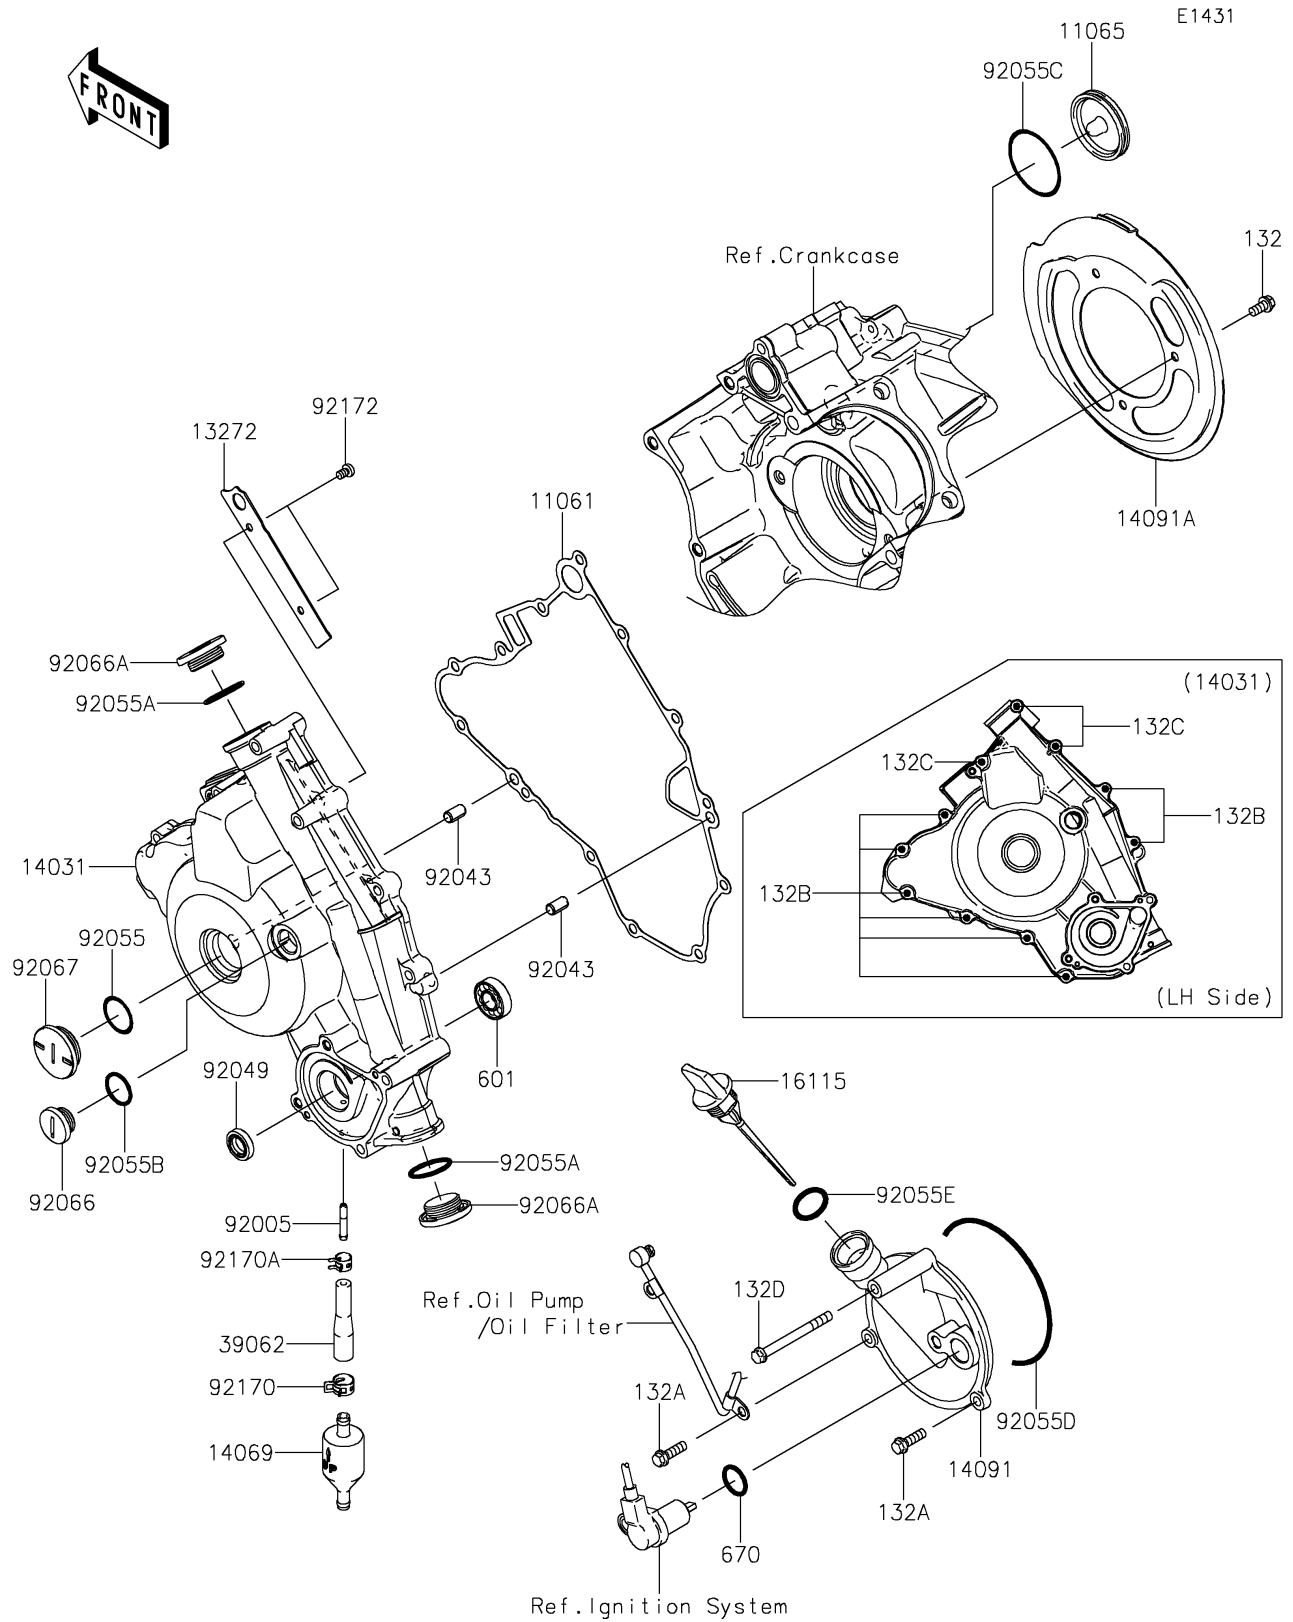

# 2021 BRUTE FORCE® 750 4x4i EPS PARTS DIAGRAM

Engine Cover(s)

## 2021 BRUTE FORCE® 750 4x4i EPS PARTS LIST

### Engine Cover(s)

ITEM NAME	PART NUMBER	QUANTITY
GASKET (Ref # 11061)	11061-1119	1
CAP (Ref # 11065)	11065-1151	1
PLATE (Ref # 13272)	13272-1090	1
COVER-GENERATOR (Ref # 14031)	14031-0127	1
BREATHER (Ref # 14069)	14069-1051	1
COVER (Ref # 14091)	14091-1365	1
COVER,BELT CONVERTER (Ref # 14091A)	14091-1571	1
CAP-OIL FILLER (Ref # 16115)	16115-0001	1
HOSE-COOLING,CARBURETOR-VALVE (Ref # 39062)	39062-1382	1
FITTING (Ref # 92005)	92005-1264	1
PIN,6.2X8X14 (Ref # 92043)	92043-1263	2
SEAL-OIL,12X22X5 (Ref # 92049)	92049-0783	1
RING-O,27.7X2.4 (Ref # 92055)	92055-091	1
RING-O,25.7X2.4 (Ref # 92055A)	92055-1136	2
RING-O,20X2 (Ref # 92055B)	92055-1146	1
RING-O,44.7X2.4 (Ref # 92055C)	92055-1279	1
RING-O,99.5X2.0 (Ref # 92055D)	92055-1632	1
RING-O,20X3 (Ref # 92055E)	92055-2185	1
PLUG,COVER (Ref # 92066)	92066-0011	1
PLUG,25X8 (Ref # 92066A)	92066-0012	2
PLUG,30X8 (Ref # 92067)	92067-024	1
CLAMP (Ref # 92170)	92170-1492	1
CLAMP (Ref # 92170A)	92170-1493	1
SCREW,5X8 (Ref # 92172)	92172-0119	2
BOLT-FLANGED-SMALL,6X12 (Ref # 132)	132BA0612	3
BOLT-FLANGED-SMALL,6X20 (Ref # 132A)	132BA0620	2
BOLT-FLANGED-SMALL,6X30 (Ref # 132B)	132BA0630	8
BOLT-FLANGED-SMALL,6X55 (Ref # 132C)	132BA0655	3
BOLT-FLANGED-SMALL,6X65 (Ref # 132D)	132BA0665	1

## 2021 BRUTE FORCE® 750 4x4i EPS PARTS LIST

Engine Cover(s)

ITEM NAME	PART NUMBER	QUANTITY
BEARING-BALL (Ref # 601)	601A6001	1
O RING,18MM (Ref # 670)	670D2018	1