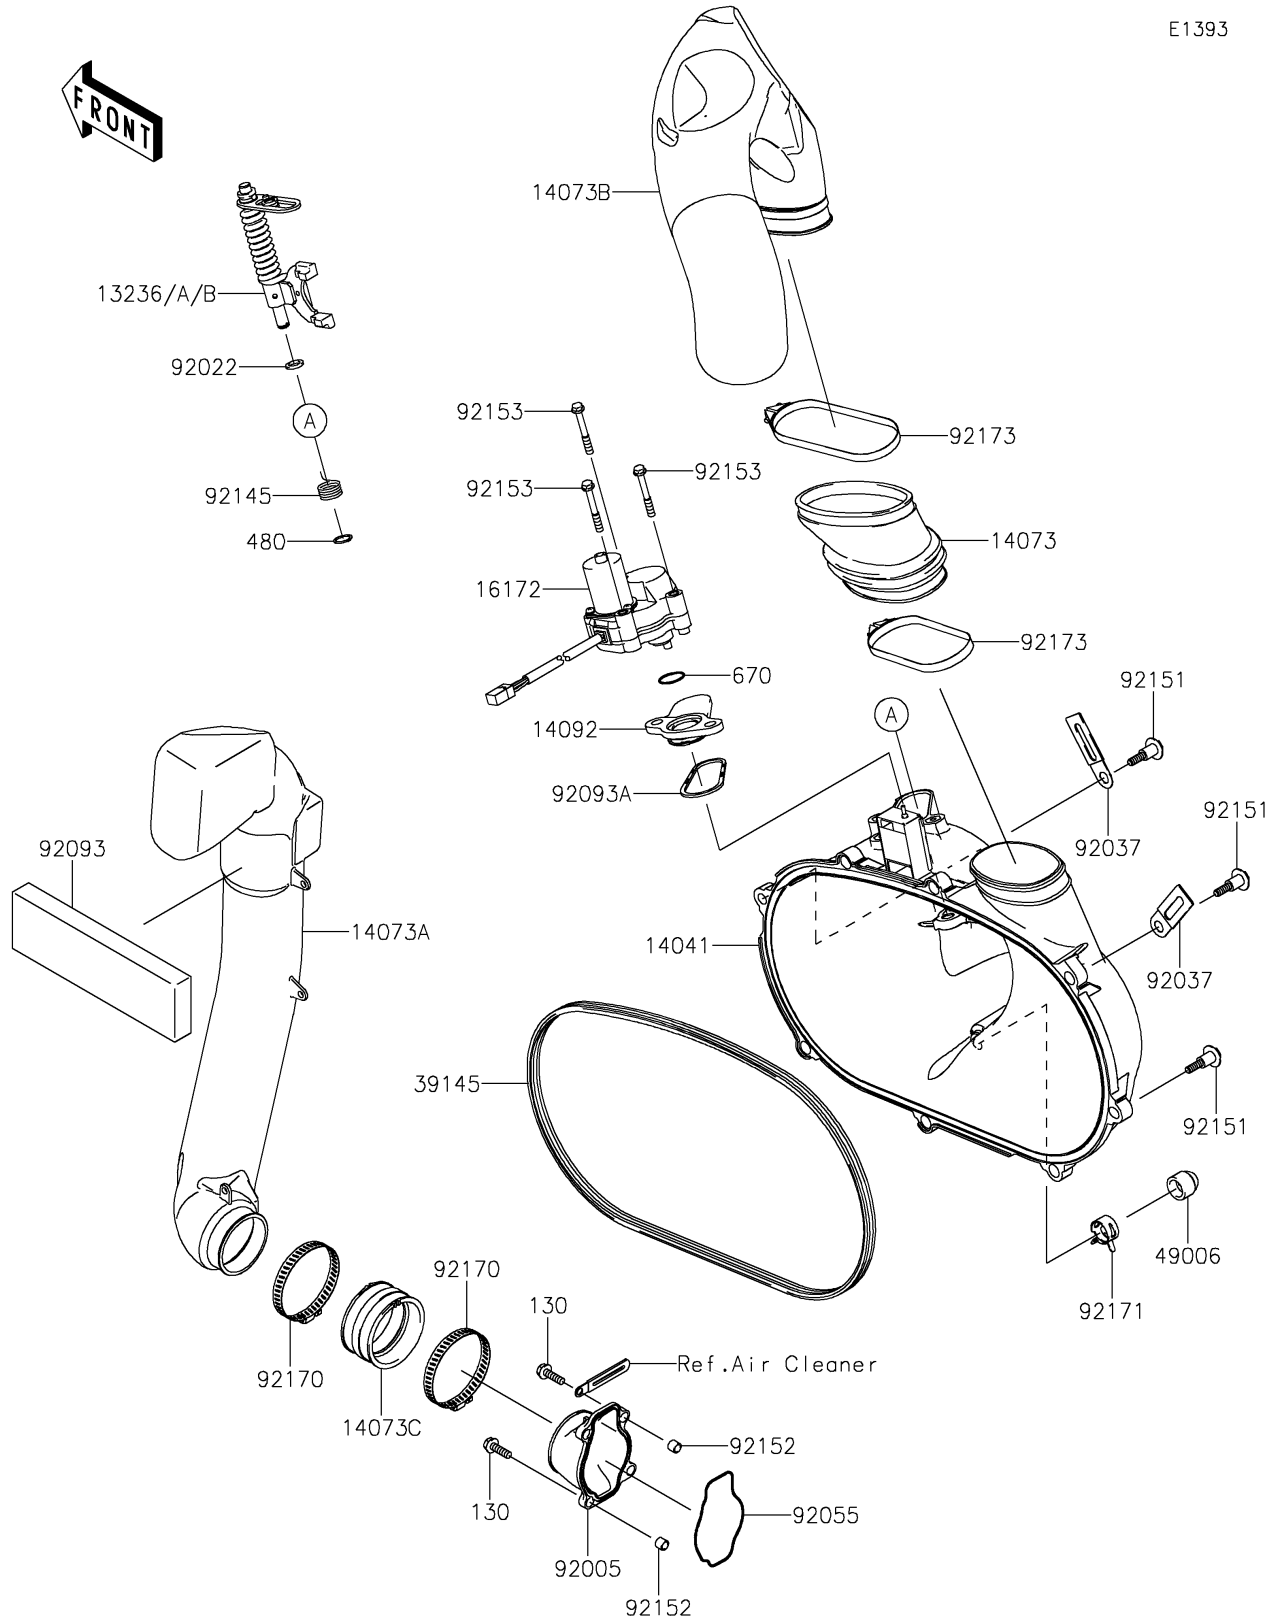

2021 BRUTE FORCE® 750 4x4i EPS PARTS DIAGRAM

Converter Cover

E1393

2021 BRUTE FORCE® 750 4x4i EPS PARTS LIST

Converter Cover

ITEM NAME	PART NUMBER	QUANTITY
LEVER-COMP,YELLOW (Ref # 13236)	13236-0046	AR
LEVER-COMP,GREEN (Ref # 13236A)	13236-0047	AR
LEVER-COMP,PAINT LESS (Ref # 13236B)	13236-0048	1
COVER-COMP (Ref # 14041)	14041-0625	1
DUCT,EXHAUST JOINT (Ref # 14073)	14073-0028	1
DUCT,INTAKE (Ref # 14073A)	14073-0298	1
DUCT,EXHAUST (Ref # 14073B)	14073-0734	1
DUCT,JOINT (Ref # 14073C)	14073-1775	1
COVER (Ref # 14092)	14092-0780	1
ACTUATOR (Ref # 16172)	16172-0018	1
TRIM-SEAL (Ref # 39145)	39145-0702	1
BOOT,DRAIN (Ref # 49006)	49006-0560	1
FITTING (Ref # 92005)	92005-0718	1
WASHER,10.2X16X1 (Ref # 92022)	92022-1829	1
CLAMP (Ref # 92037)	92037-1780	2
RING-O (Ref # 92055)	92055-1630	1
SEAL (Ref # 92093)	92093-0581	1
SEAL (Ref # 92093A)	92093-1548	1
SPRING (Ref # 92145)	92145-1567	1
BOLT,FLANGED,6X30 (Ref # 92151)	92151-1686	8
COLLAR (Ref # 92152)	92152-1332	4
BOLT,6X47 (Ref # 92153)	92153-0678	3
CLAMP (Ref # 92170)	92170-1764	2
CLAMP (Ref # 92171)	92171-0329	1
CLAMP (Ref # 92173)	92173-0260	2
BOLT-FLANGED,6X20 (Ref # 130)	130CA0620	4
CIRCLIP-TYPE-C,10MM (Ref # 480)	480J1000	1
O RING (Ref # 670)	670D3022	1