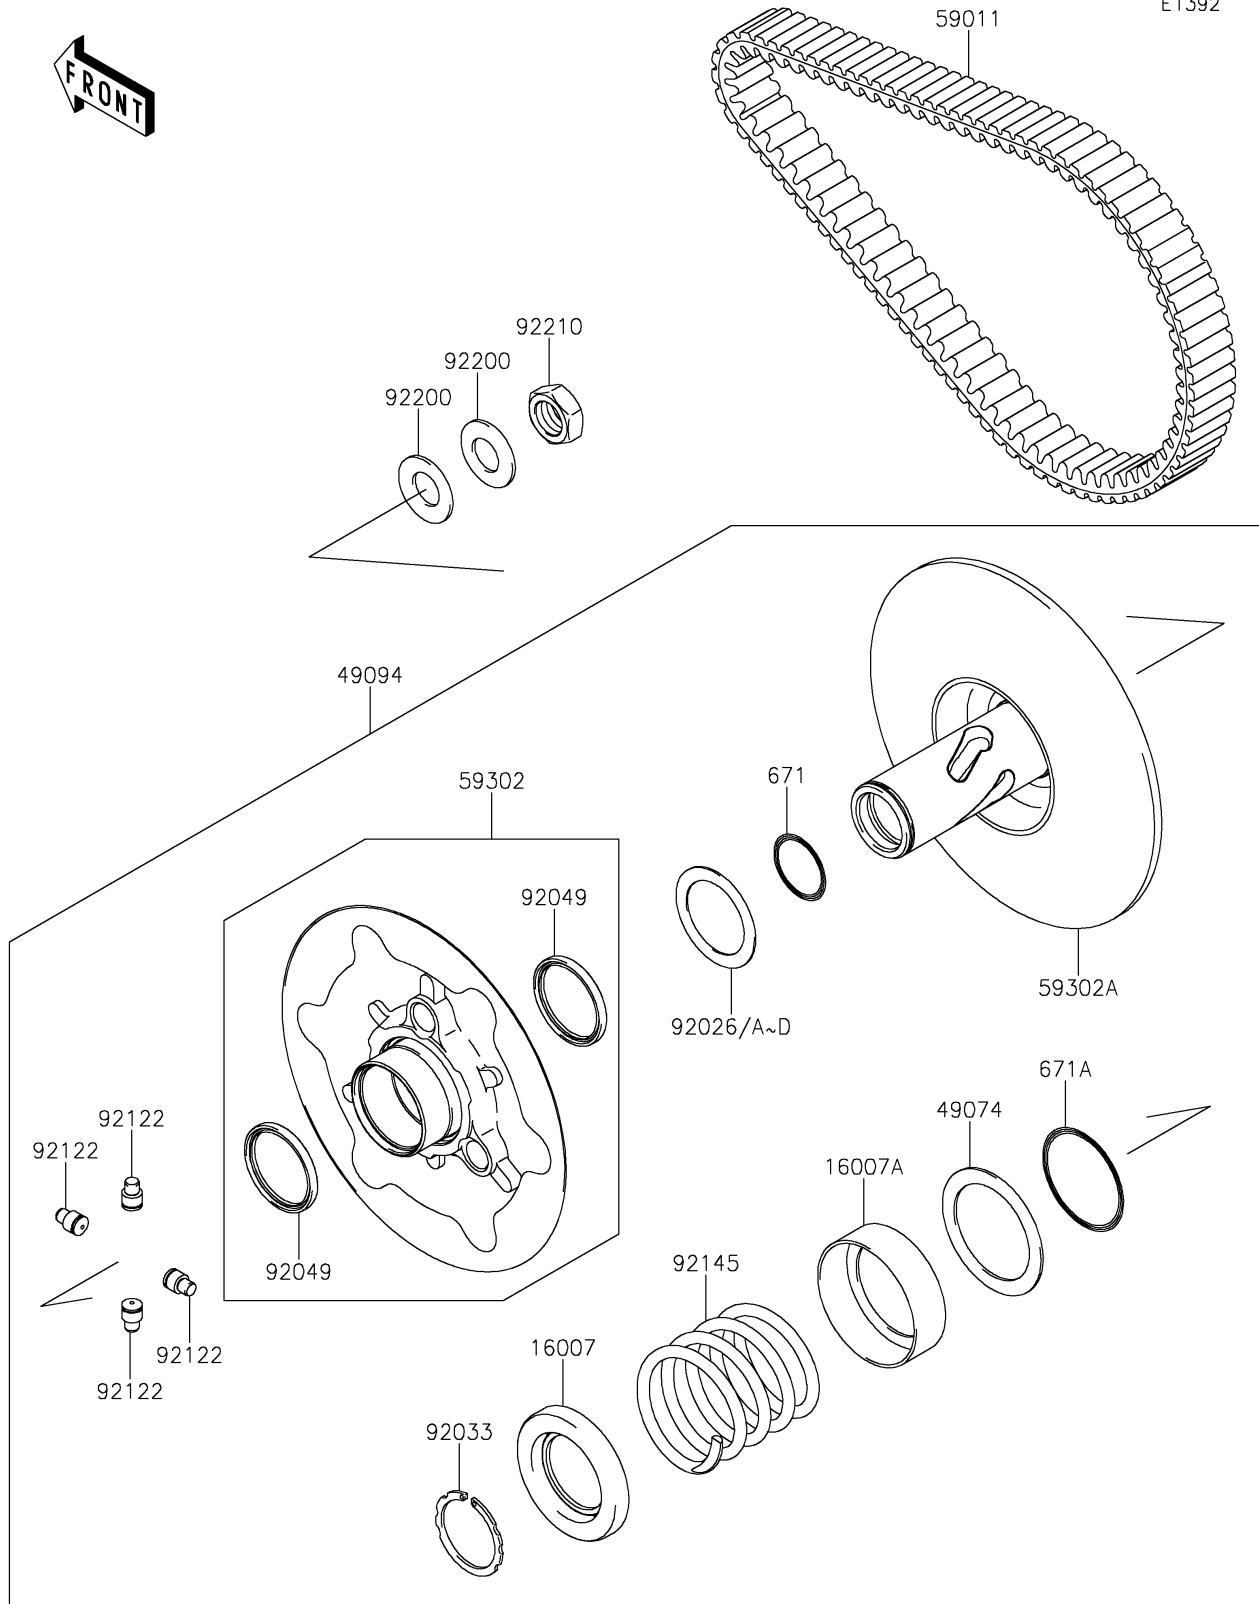

# 2021 BRUTE FORCE® 750 4x4i EPS PARTS DIAGRAM

Driven Converter/Drive Belt

E1392

## 2021 BRUTE FORCE® 750 4x4i EPS PARTS LIST

Driven Converter/Drive Belt

ITEM NAME	PART NUMBER	QUANTITY
SEAT-SPRING (Ref # 16007)	16007-1203	1
SEAT-SPRING,SHEAVE MOVABLE (Ref # 16007A)	16007-1221	1
PLATE-THRUST (Ref # 49074)	49074-1055	1
CONVERTER-ASSY-DRIVEN (Ref # 49094)	49094-0051	1
BELT,CVT (Ref # 59011)	59011-0019	1
SHEAVE-COMP,MOVABLE (Ref # 59302)	59302-0039	1
SHEAVE-COMP,FIXED (Ref # 59302A)	59302-0077	1
SPACER,T=0.30 (Ref # 92026)	92026-0034	AR
SPACER,T=1.00 (Ref # 92026A)	92026-1565	AR
SPACER,T=0.60 (Ref # 92026B)	92026-1569	AR
SPACER,T=1.40 (Ref # 92026C)	92026-1570	AR
SPACER,T=0.80 (Ref # 92026D)	92026-1617	AR
RING-SNAP (Ref # 92033)	92033-1317	1
SEAL-OIL (Ref # 92049)	92049-1528	2
ROLLER (Ref # 92122)	92122-1209	4
SPRING,PURPLE (Ref # 92145)	92145-1499	1
WASHER (Ref # 92200)	92200-1505	2
NUT,18MM (Ref # 92210)	92210-1367	1
O RING (Ref # 671)	671D2530	1
O RING (Ref # 671A)	671D2550	1