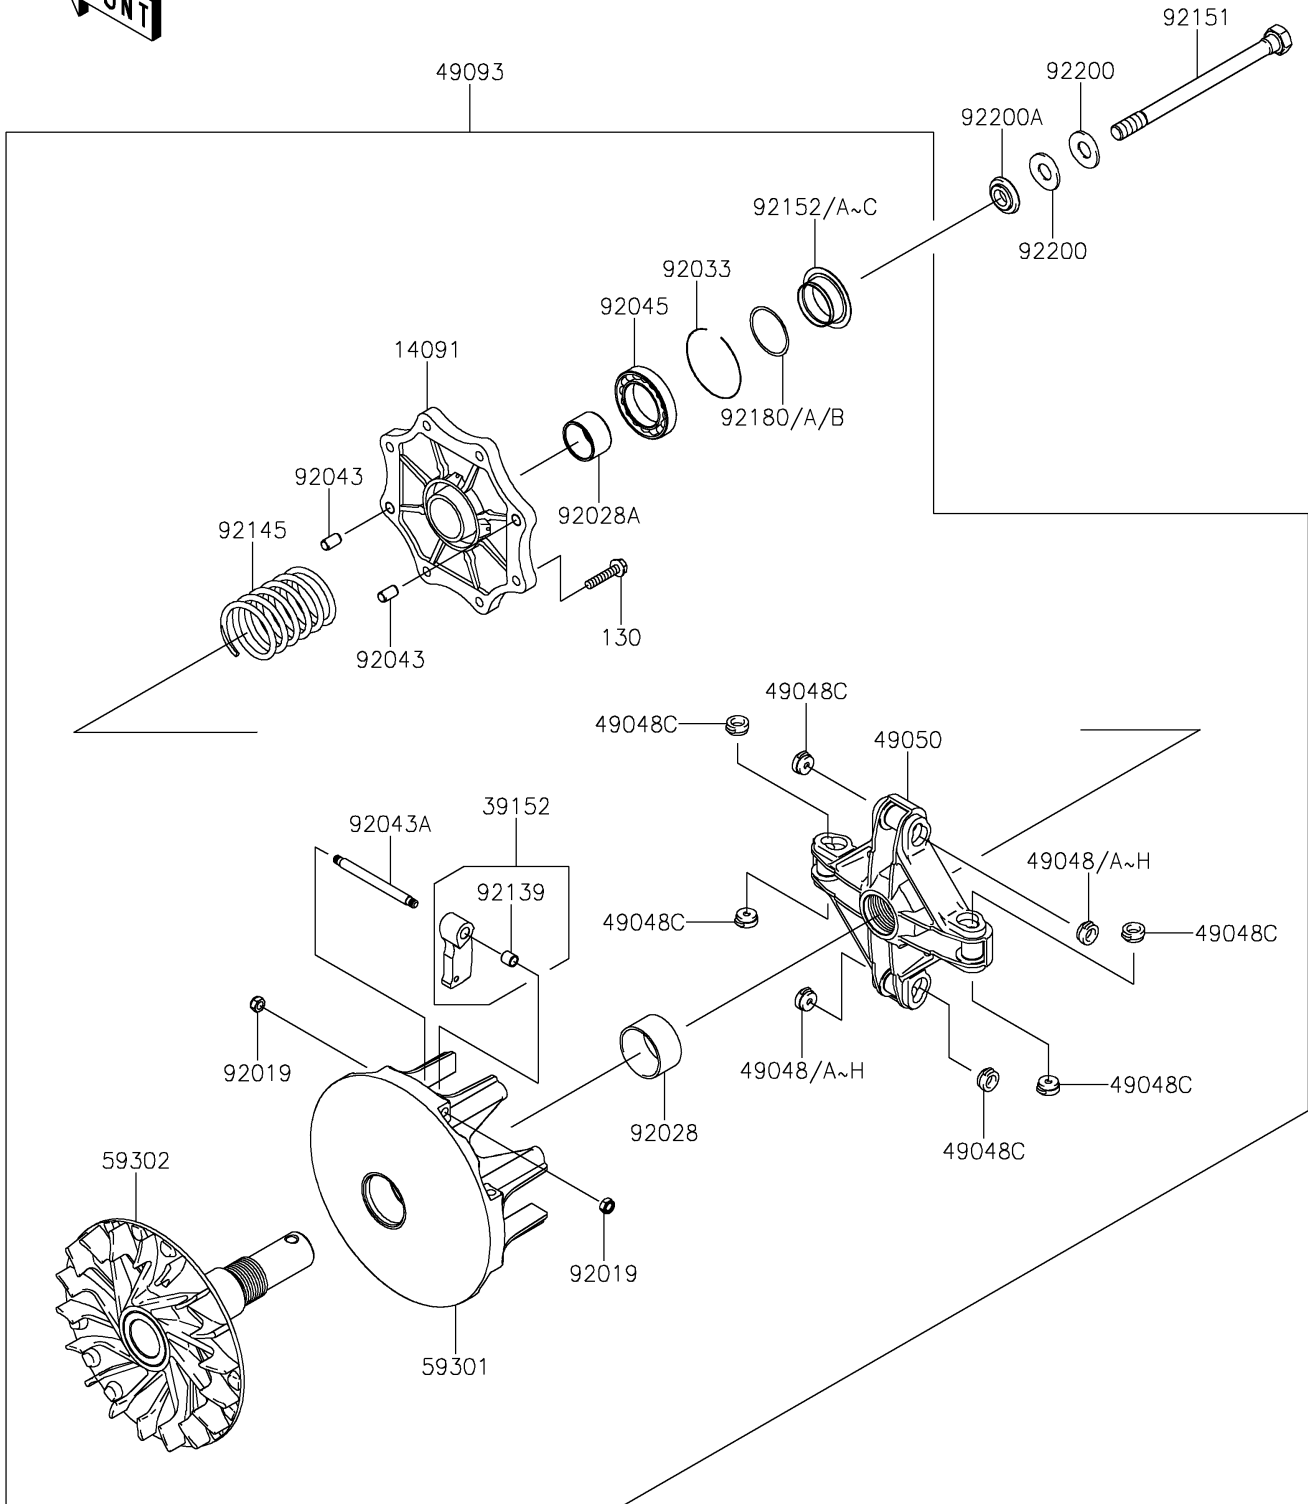

# 2021 BRUTE FORCE® 750 4x4i EPS PARTS DIAGRAM

Drive Converter

E1391

## 2021 BRUTE FORCE® 750 4x4i EPS PARTS LIST

### Drive Converter

ITEM NAME	PART NUMBER	QUANTITY
COVER (Ref # 14091)	14091-1804	1
WEIGHT-RAMP (Ref # 39152)	39152-0034	4
SHOE,T=7.2 (Ref # 49048)	49048-1087	AR
SHOE,T=7.3 (Ref # 49048A)	49048-1088	AR
SHOE,T=7.4 (Ref # 49048B)	49048-1089	AR
SHOE,T=7.5 (Ref # 49048C)	49048-1090	8
SHOE,T=7.6 (Ref # 49048D)	49048-1091	AR
SHOE,T=7.7 (Ref # 49048E)	49048-1092	AR
SHOE,T=7.8 (Ref # 49048F)	49048-1093	AR
SHOE,T=7.9 (Ref # 49048G)	49048-1094	AR
SHOE,T=8.0 (Ref # 49048H)	49048-1095	AR
SPIDER (Ref # 49050)	49050-0010	1
CONVERTER-ASSY-DRIVE (Ref # 49093)	49093-0040	1
SHEAVE-MOVABLE (Ref # 59301)	59301-0007	1
SHEAVE-COMP,FIXED (Ref # 59302)	59302-0078	1
NUT,LOCK,6MM (Ref # 92019)	92019-008	8
BUSHING (Ref # 92028)	92028-1975	1
BUSHING (Ref # 92028A)	92028-1980	1
RING-SNAP (Ref # 92033)	92033-0063	1
PIN,6.2X8X14 (Ref # 92043)	92043-1263	2
PIN (Ref # 92043A)	92043-1688	4
BEARING-BALL,6907DDG8C4 S6NS (Ref # 92045)	92045-1453	1
BUSHING (Ref # 92139)	92139-0215	4
SPRING (Ref # 92145)	92145-0794	1
BOLT,12X165 (Ref # 92151)	92151-1393	1
COLLAR,T=1.6 (Ref # 92152)	92152-1436	AR
COLLAR,T=3.0 (Ref # 92152A)	92152-1437	AR
COLLAR,T=2.3 (Ref # 92152B)	92152-1438	AR
COLLAR,T=3.7 (Ref # 92152C)	92152-1440	AR

### Drive Converter

ITEM NAME	PART NUMBER	QUANTITY
SHIM,35X40X0.10 (Ref # 92180)	92180-1378	AR
SHIM,35X40X0.20 (Ref # 92180A)	92180-1379	AR
SHIM,35X40X0.30 (Ref # 92180B)	92180-1380	AR
WASHER,SPRING (Ref # 92200)	92200-1504	2
WASHER (Ref # 92200A)	92200-1634	1
BOLT-FLANGED,6X30 (Ref # 130)	130CA0630	8