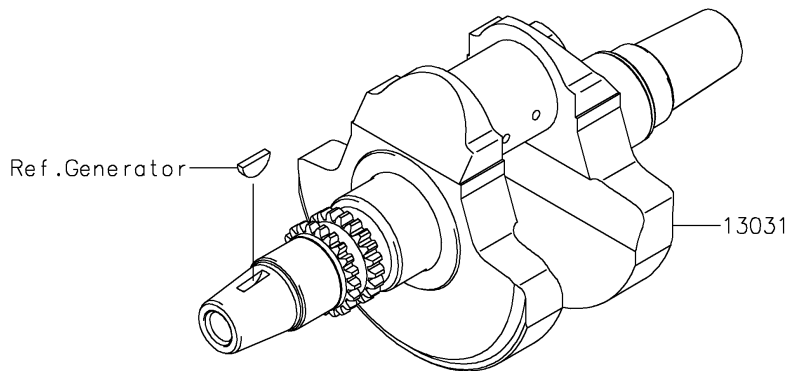

2021 BRUTE FORCE® 750 4x4i EPS PARTS DIAGRAM

Crankshaft

E1321

2021 BRUTE FORCE® 750 4x4i EPS PARTS LIST

Crankshaft

ITEM NAME	PART NUMBER	QUANTITY
CRANKSHAFT-COMP (Ref # 13031)	13031-0938	1
ROD-ASSY-CONNECTING (Ref # 13251)	13251-0709	2
BOLT,CONNECTING ROD (Ref # 92001)	92001-1980	4
NUT,FLANGED,8MM (Ref # 92015)	92015-1311	4
BUSHING,CONNECTING ROD,GREEN (Ref # 92139)	92139-0764	AR
BUSHING,CONNECTING ROD,YELLOW (Ref # 92139A)	92139-0765	4
BUSHING,CONNECTING ROD,BROWN (Ref # 92139B)	92139-0766	AR