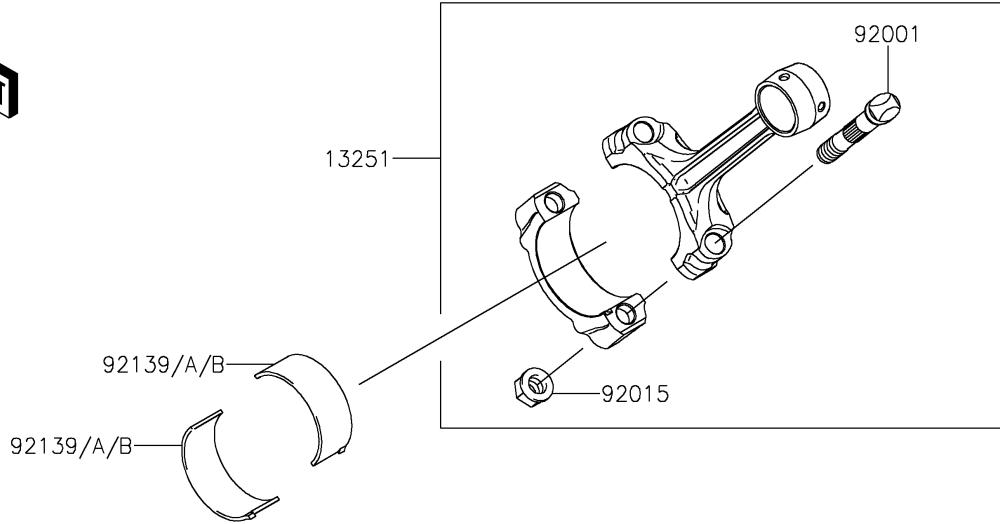

2021 BRUTE FORCE® 750 4x4i EPS PARTS DIAGRAM

Crankshaft

E1321

2021 BRUTE FORCE® 750 4x4i EPS PARTS LIST

Crankshaft

ITEM NAME	PART NUMBER	QUANTITY
CRANKSHAFT-COMP (Ref # 13031)	13031-0938	1
ROD-ASSY-CONNECTING (Ref # 13251)	13251-0709	2
BOLT,CONNECTING ROD (Ref # 92001)	92001-1980	4
NUT,FLANGED,8MM (Ref # 92015)	92015-1311	4
BUSHING,CONNECTING ROD,GREEN (Ref # 92139)	92139-0764	AR
BUSHING,CONNECTING ROD,YELLOW (Ref # 92139A)	92139-0765	4
BUSHING,CONNECTING ROD,BROWN (Ref # 92139B)	92139-0766	AR