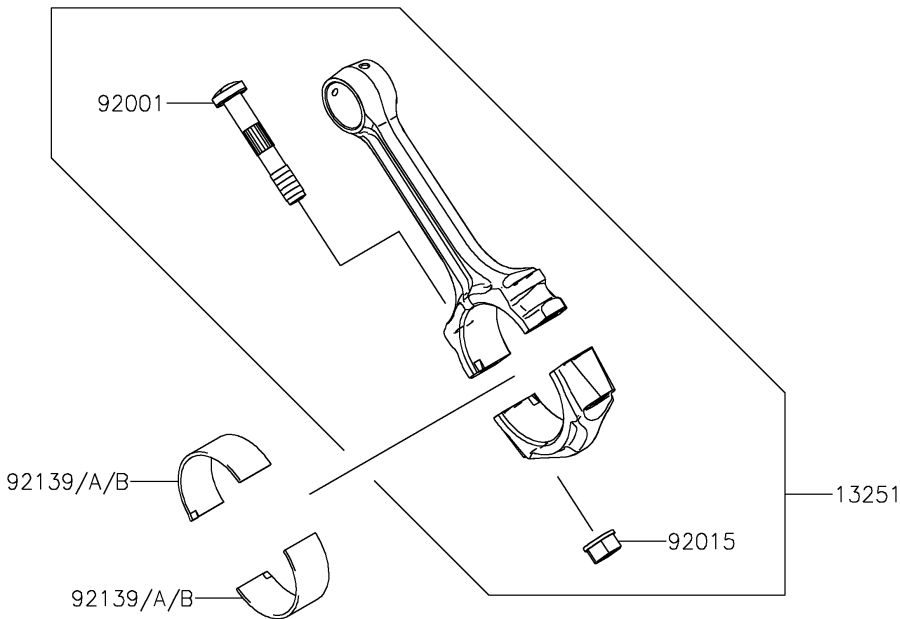

2021 BRUTE FORCE® 750 4x4i EPS PARTS DIAGRAM

Crankshaft

E1321

2021 BRUTE FORCE® 750 4x4i EPS PARTS LIST

Crankshaft

ITEM NAME	PART NUMBER	QUANTITY
CRANKSHAFT-COMP (Ref # 13031)	13031-0938	1
ROD-ASSY-CONNECTING (Ref # 13251)	13251-0709	2
BOLT,CONNECTING ROD (Ref # 92001)	92001-1980	4
NUT,FLANGED,8MM (Ref # 92015)	92015-1311	4
BUSHING,CONNECTING ROD,GREEN (Ref # 92139)	92139-0764	AR
BUSHING,CONNECTING ROD,YELLOW (Ref # 92139A)	92139-0765	4
BUSHING,CONNECTING ROD,BROWN (Ref # 92139B)	92139-0766	AR