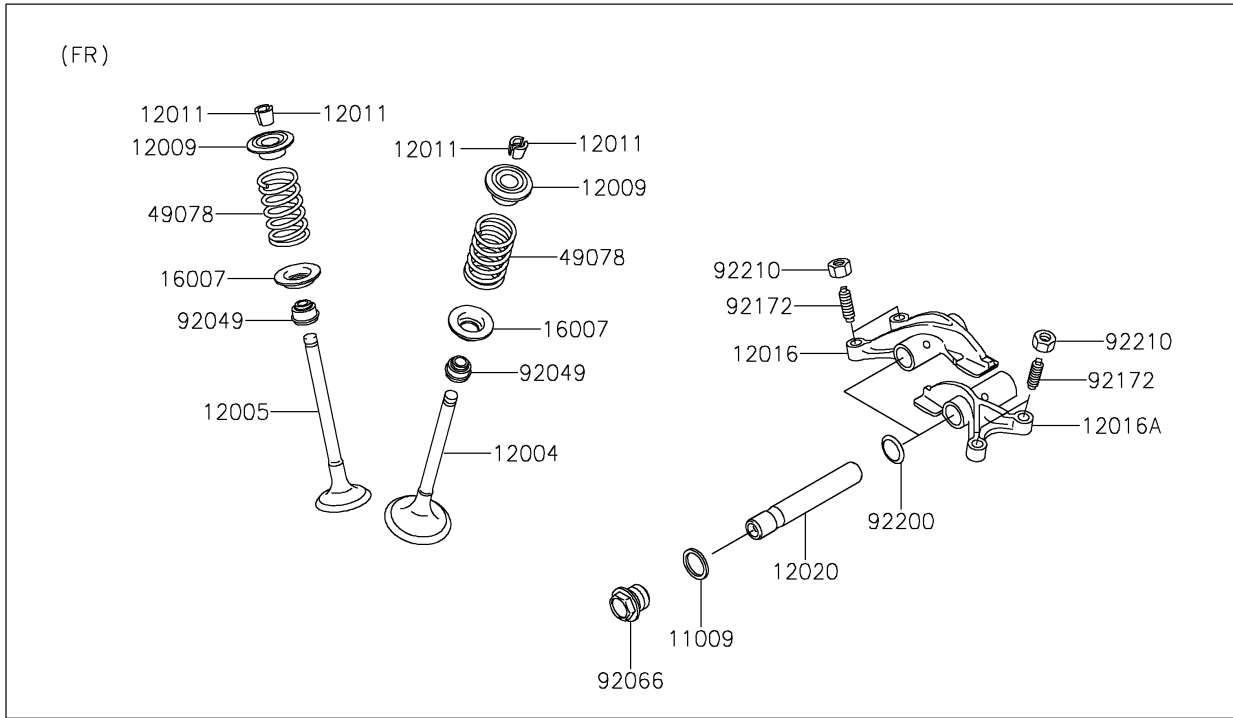

# 2021 BRUTE FORCE® 750 4x4i EPS PARTS DIAGRAM

Valve(s)

E1210

## 2021 BRUTE FORCE® 750 4x4i EPS PARTS LIST

Valve(s)

ITEM NAME	PART NUMBER	QUANTITY
GASKET,14X18X1.5 (Ref # 11009)	11009-1430	4
VALVE-INTAKE (Ref # 12004)	12004-0717	4
VALVE-EXHAUST (Ref # 12005)	12005-0047	4
RETAINER-VALVE SPRING (Ref # 12009)	12009-1056	8
COLLET (Ref # 12011)	12011-1051	16
ARM-ROCKER,EXHAUST (Ref # 12016)	12016-1128	2
ARM-ROCKER,INTAKE (Ref # 12016A)	12016-1129	2
SHAFT-ROCKER (Ref # 12020)	12020-0004	4
SEAT-SPRING (Ref # 16007)	16007-0703	8
SPRING-ENGINE VALVE (Ref # 49078)	49078-0014	8
SEAL-OIL,VSB58.558 (Ref # 92049)	92049-1218	8
PLUG,DRAIN (Ref # 92066)	92066-2196	4
SCREW,6MM (Ref # 92172)	92172-0737	8
WASHER,13X17X0.3 (Ref # 92200)	92200-0808	4
NUT,6MM (Ref # 92210)	92210-1490	8