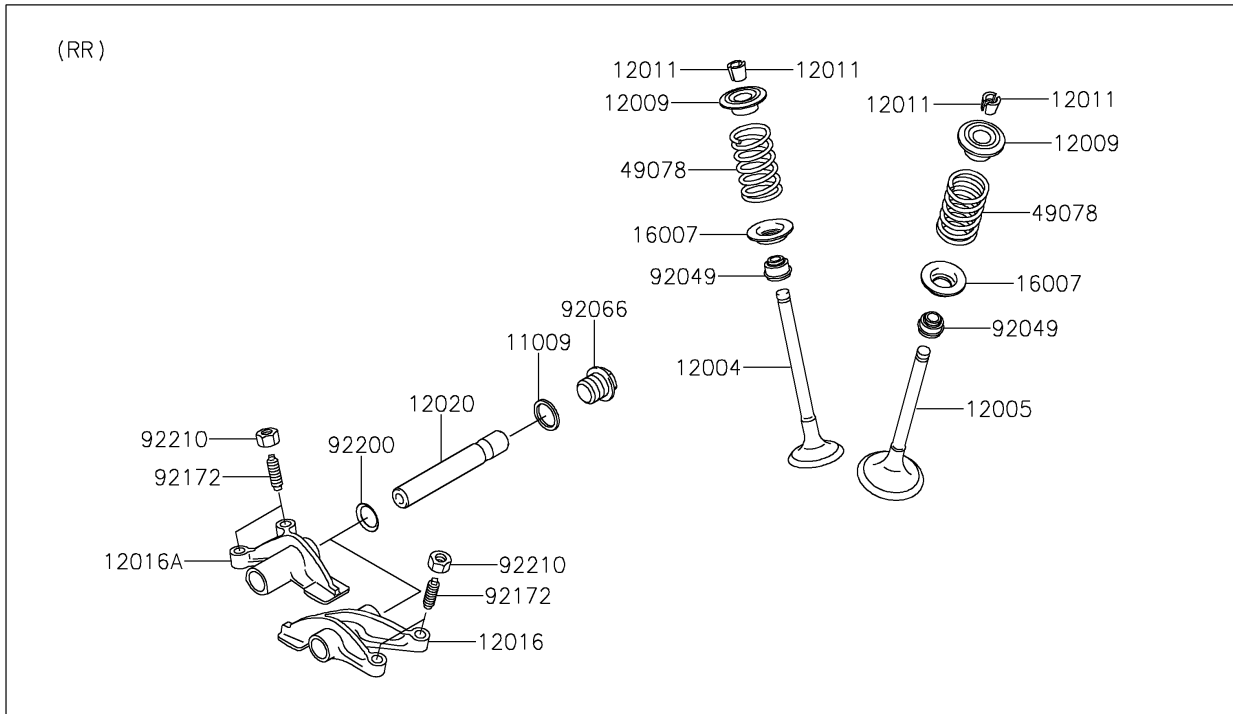

# 2021 BRUTE FORCE® 750 4x4i EPS PARTS DIAGRAM

Valve(s)

E1210

## 2021 BRUTE FORCE® 750 4x4i EPS PARTS LIST

Valve(s)

ITEM NAME	PART NUMBER	QUANTITY
GASKET,14X18X1.5 (Ref # 11009)	11009-1430	4
VALVE-INTAKE (Ref # 12004)	12004-0717	4
VALVE-EXHAUST (Ref # 12005)	12005-0047	4
RETAINER-VALVE SPRING (Ref # 12009)	12009-1056	8
COLLET (Ref # 12011)	12011-1051	16
ARM-ROCKER,EXHAUST (Ref # 12016)	12016-1128	2
ARM-ROCKER,INTAKE (Ref # 12016A)	12016-1129	2
SHAFT-ROCKER (Ref # 12020)	12020-0004	4
SEAT-SPRING (Ref # 16007)	16007-0703	8
SPRING-ENGINE VALVE (Ref # 49078)	49078-0014	8
SEAL-OIL,VSB58.558 (Ref # 92049)	92049-1218	8
PLUG,DRAIN (Ref # 92066)	92066-2196	4
SCREW,6MM (Ref # 92172)	92172-0737	8
WASHER,13X17X0.3 (Ref # 92200)	92200-0808	4
NUT,6MM (Ref # 92210)	92210-1490	8