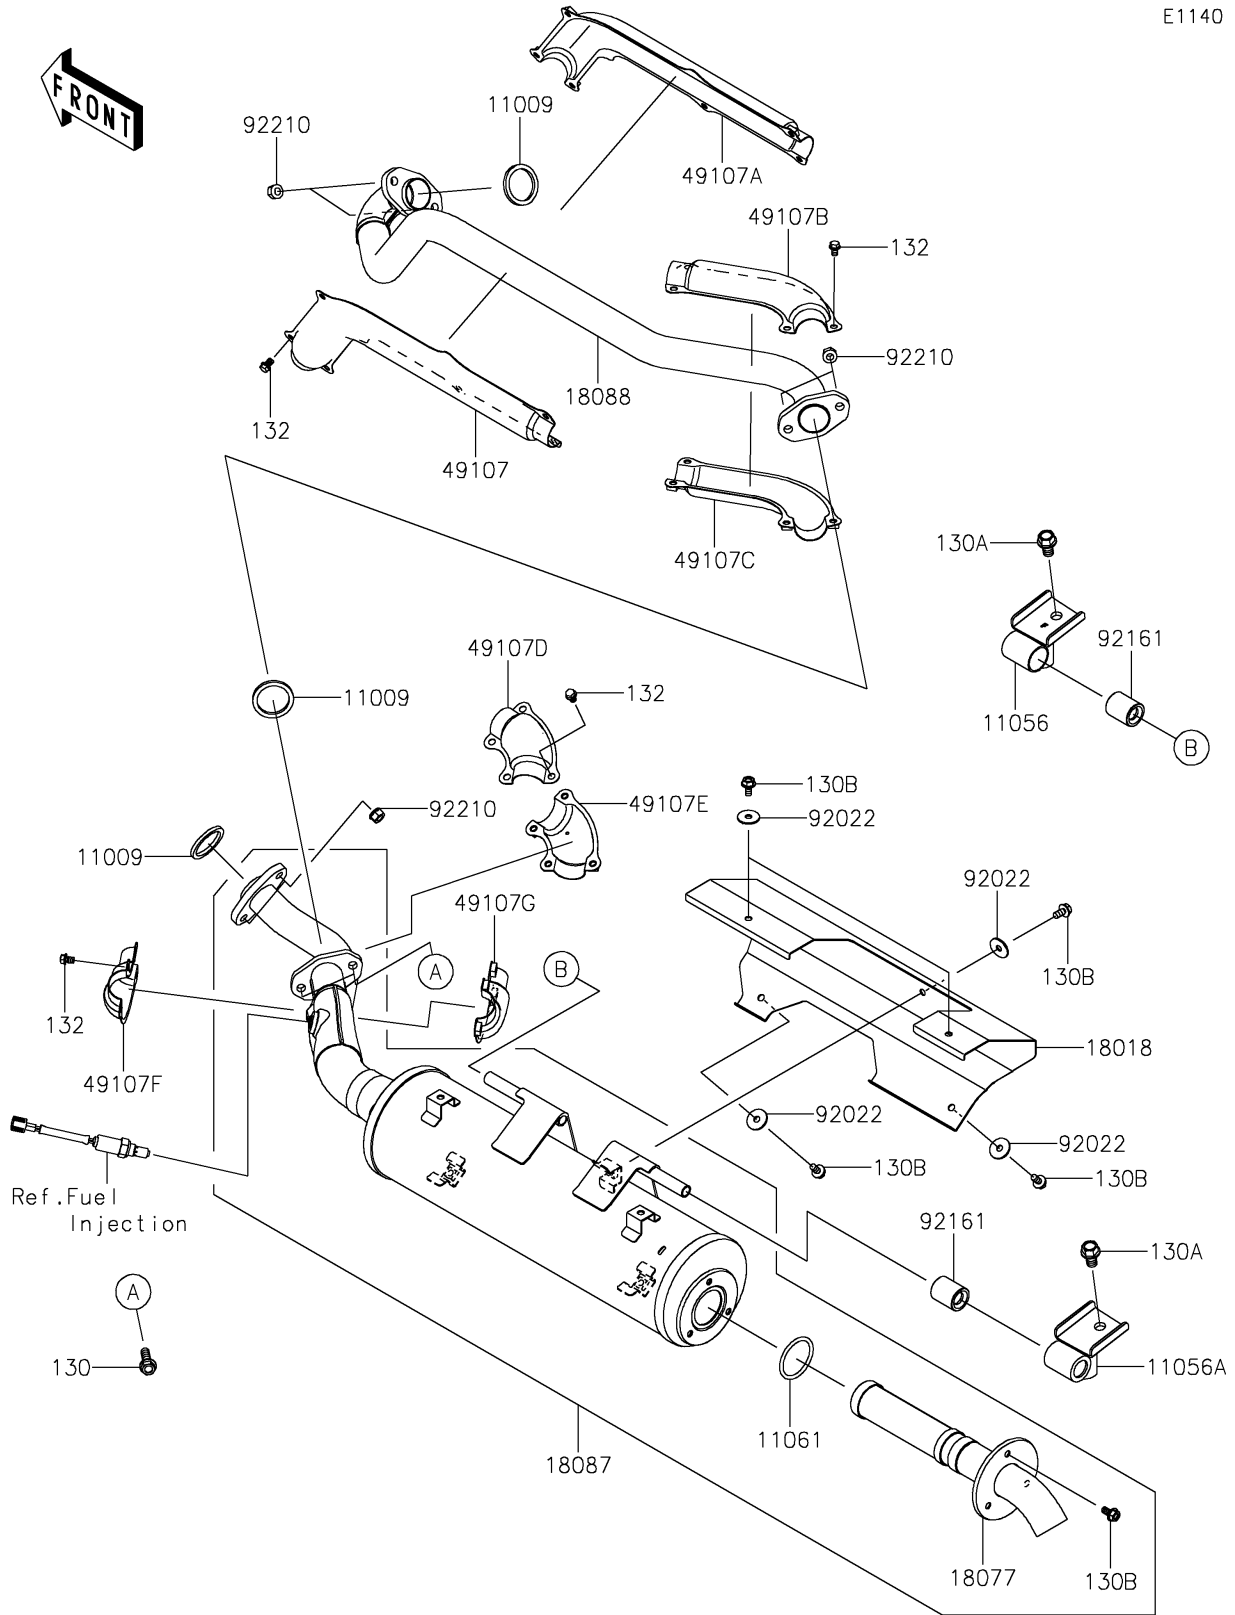

2021 BRUTE FORCE® 750 4x4i EPS PARTS DIAGRAM

Muffler(s)

E1140

2021 BRUTE FORCE® 750 4x4i EPS PARTS LIST

Muffler(s)

ITEM NAME	PART NUMBER	QUANTITY
GASKET,EXHAUST HOLDER (Ref # 11009)	11009-1894	3
BRACKET,MUFFLER,FR (Ref # 11056)	11056-0532	1
BRACKET,MUFFLER,RR (Ref # 11056A)	11056-0533	1
GASKET,38.9X46.4X3.0 (Ref # 11061)	11061-0082	1
PLATE-HEAT GUARD (Ref # 18018)	18018-0036	1
ARRESTER-SPARK (Ref # 18077)	18077-0036	1
MUFFLER (Ref # 18087)	18087-0323	1
PIPE-EXHAUST (Ref # 18088)	18088-0856	1
COVER-EXHAUST PIPE,FR,FR,LH (Ref # 49107)	49107-0759	1
COVER-EXHAUST PIPE,FR,FR,RH (Ref # 49107A)	49107-0760	1
COVER-EXHAUST PIPE,FR,RR,UPP (Ref # 49107B)	49107-0761	1
COVER-EXHAUST PIPE,FR,RR,LWR (Ref # 49107C)	49107-0762	1
COVER-EXHAUST PIPE,RR,FR,UPP (Ref # 49107D)	49107-0763	1
COVER-EXHAUST PIPE,RR,FR,LWR (Ref # 49107E)	49107-0764	1
COVER-EXHAUST PIPE,RR,RR,FR (Ref # 49107F)	49107-0765	1
COVER-EXHAUST PIPE,RR,RR,RR (Ref # 49107G)	49107-0766	1
WASHER,6.5X22X1.6 (Ref # 92022)	92022-237	5
DAMPER (Ref # 92161)	92161-0961	2
NUT,8MM (Ref # 92210)	92210-1242	6
BOLT-FLANGED,8X30 (Ref # 130)	130BD0830	2
BOLT-FLANGED,10X16 (Ref # 130A)	130CA1016	2
BOLT-FLANGED,6X12 (Ref # 130B)	130CD0612	8
BOLT-FLANGED-SMALL,6X8 (Ref # 132)	132BD0608	18