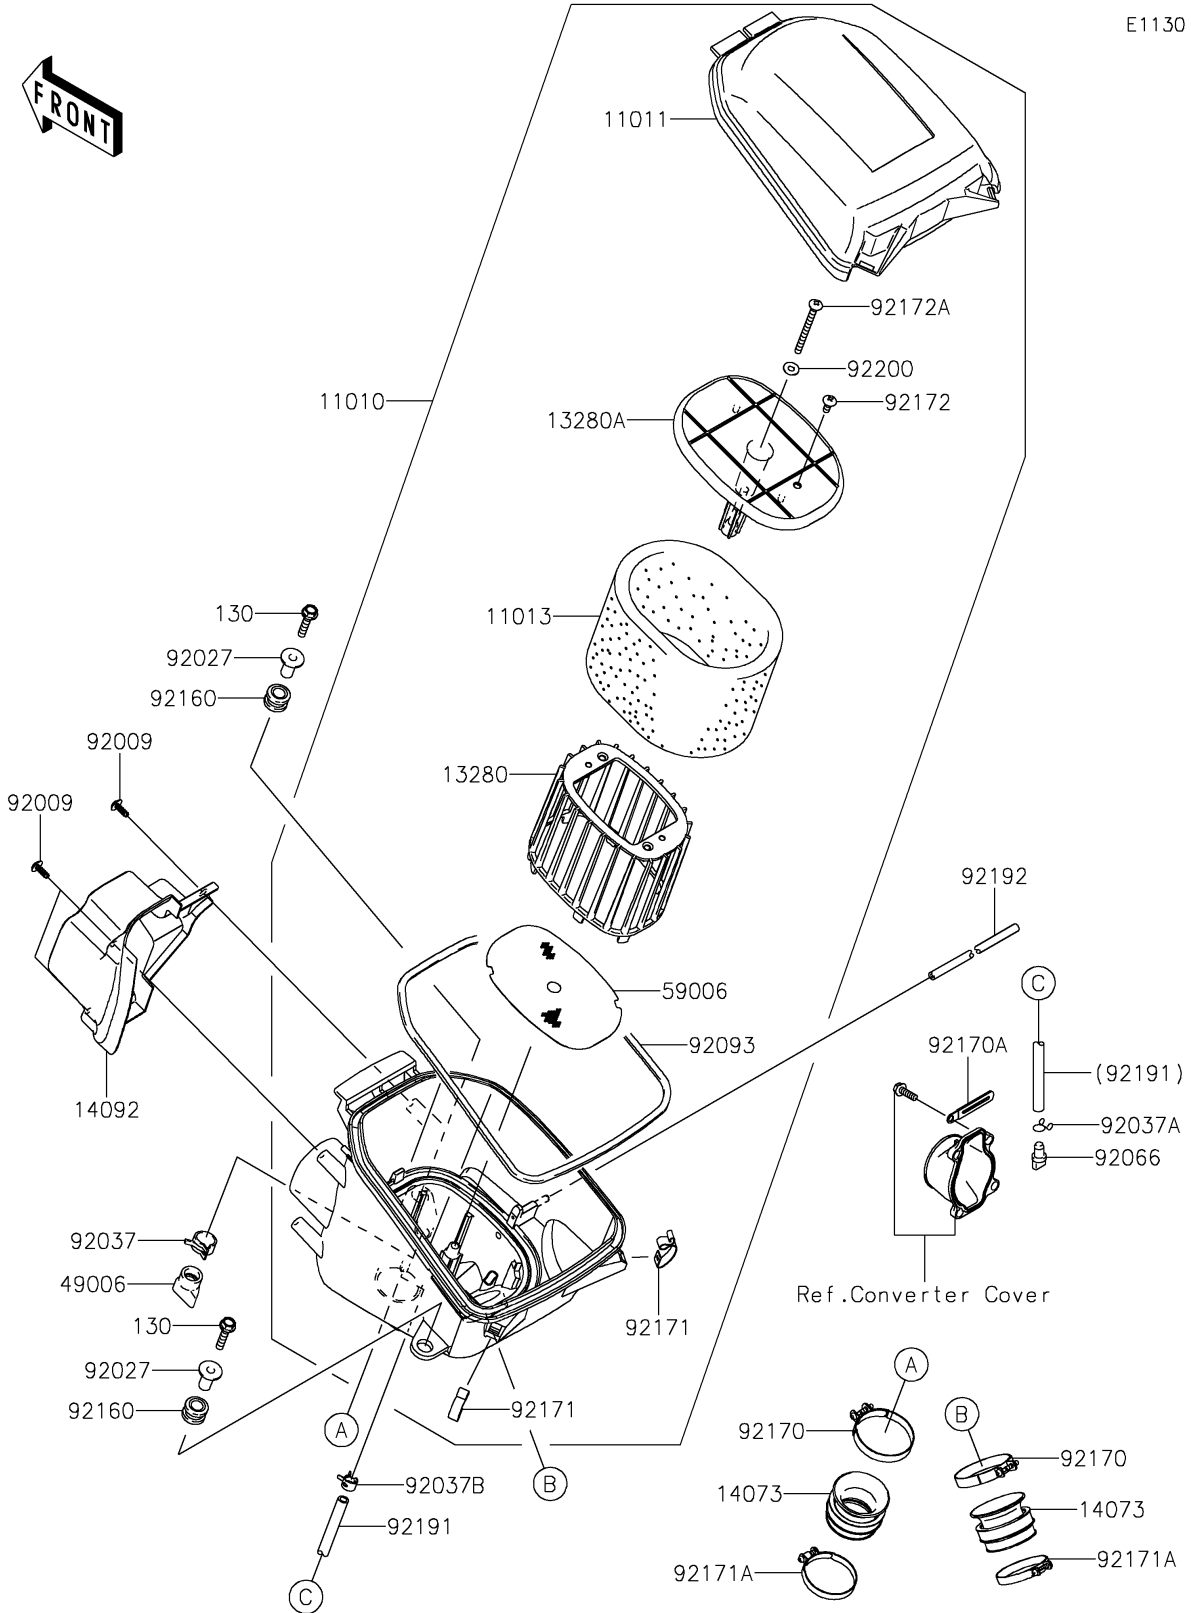

2021 BRUTE FORCE® 750 4x4i EPS PARTS DIAGRAM

Air Cleaner

E1130

2021 BRUTE FORCE® 750 4x4i EPS PARTS LIST

Air Cleaner

| ITEM NAME | PART NUMBER | QUANTITY |
|-----------------------------------|-------------|----------|
| FILTER-ASSY-AIR (Ref # 11010) | 11010-0784 | 1 |
| CASE-AIR FILTER,UPP (Ref # 11011) | 11011-0017 | 1 |
| ELEMENT-AIR FILTER (Ref # 11013) | 11013-0021 | 1 |
| HOLDER (Ref # 13280) | 13280-0232 | 1 |
| HOLDER (Ref # 13280A) | 13280-0233 | 1 |
| DUCT (Ref # 14073) | 14073-0160 | 2 |
| COVER,INTAKE DUCT (Ref # 14092) | 14092-0768 | 1 |
| BOOT (Ref # 49006) | 49006-1292 | 1 |
| ARRESTER-FLAME (Ref # 59006) | 59006-0015 | 1 |
| SCREW,TAPPING (Ref # 92009) | 92009-1113 | 3 |
| COLLAR,L=21 (Ref # 92027) | 92027-195 | 2 |
| CLAMP,HOSE CLIP (Ref # 92037) | 92037-1460 | 1 |
| CLAMP,TUBE (Ref # 92037A) | 92037-147 | 1 |
| CLAMP,TUBE (Ref # 92037B) | 92037-1505 | 1 |
| PLUG,DRAIN (Ref # 92066) | 92066-1211 | 1 |
| SEAL (Ref # 92093) | 92093-0083 | 1 |
| DAMPER (Ref # 92160) | 92160-1594 | 2 |
| CLAMP (Ref # 92170) | 92170-1448 | 2 |
| CLAMP (Ref # 92170A) | 92170-1514 | 1 |
| CLAMP (Ref # 92171) | 92171-0225 | 2 |
| CLAMP (Ref # 92171A) | 92171-0722 | 2 |
| SCREW (Ref # 92172) | 92172-0297 | 1 |
| SCREW (Ref # 92172A) | 92172-0300 | 1 |
| TUBE,7X11X470 (Ref # 92191) | 92191-1531 | 1 |
| TUBE (Ref # 92192) | 92192-0449 | 1 |
| WASHER (Ref # 92200) | 92200-0364 | 1 |
| BOLT-FLANGED,6X30 (Ref # 130) | 130BA0630 | 2 |