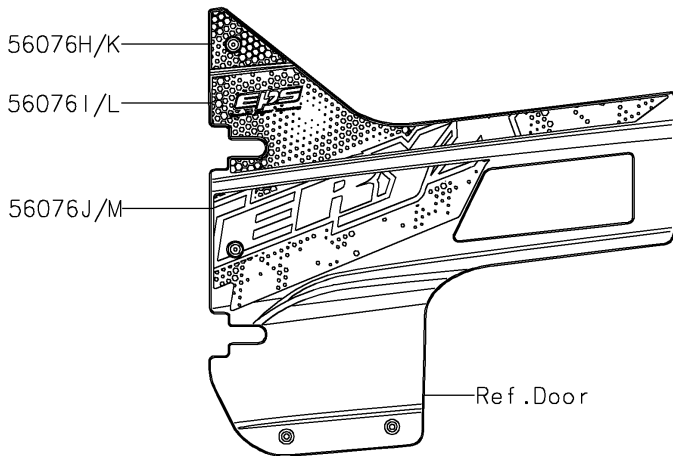

# 2021 TERYX4™ LE PARTS DIAGRAM

Decals(Graystone)(GMFNN/GMFNL)

F2861