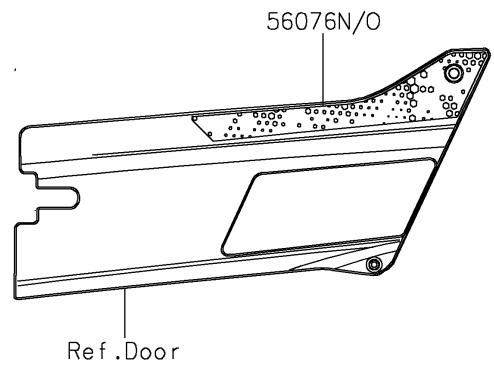

# 2021 TERYX4™ LE PARTS DIAGRAM

Decals(Graystone)(GMFNN/GMFNL)

F2861