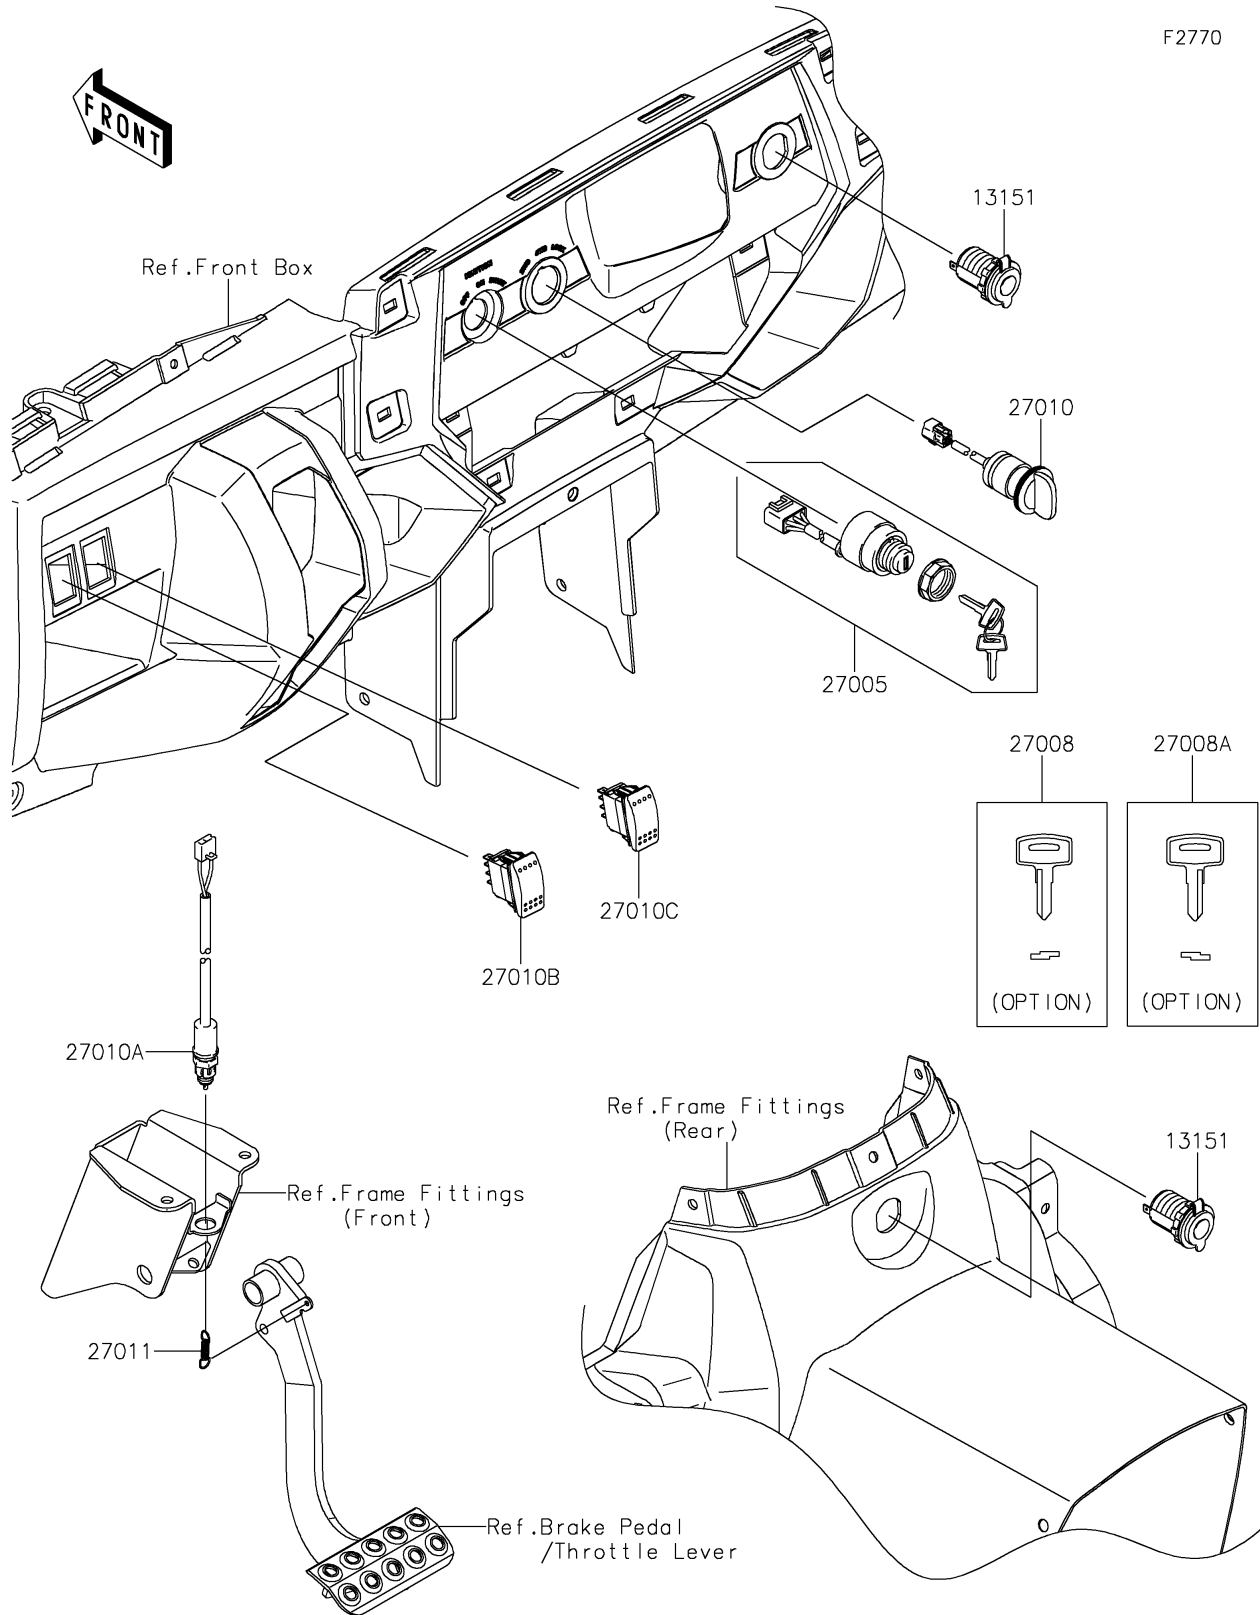

# 2021 TERYX4™ LE PARTS DIAGRAM

## Ignition Switch

F2770

## 2021 TERYX4™ LE PARTS LIST

### Ignition Switch

ITEM NAME	PART NUMBER	QUANTITY
SWITCH-COMP,OUTLET,12V (Ref # 13151)	13151-0556	2
SWITCH-ASSY-IGNITION (Ref # 27005)	27005-0036	1
KEY-LOCK,BLANK (Ref # 27008)	27008-1153	1
KEY-LOCK,BLANK (Ref # 27008A)	27008-1157	1
SWITCH (Ref # 27010)	27010-0706	1
SWITCH,BRAKE (Ref # 27010A)	27010-0724	1
SWITCH,OUTER (Ref # 27010B)	27010-0806	1
SWITCH,OUTER (Ref # 27010C)	27010-0807	1
SPRING,BRAKE LAMP SWITCH (Ref # 27011)	27011-006	1